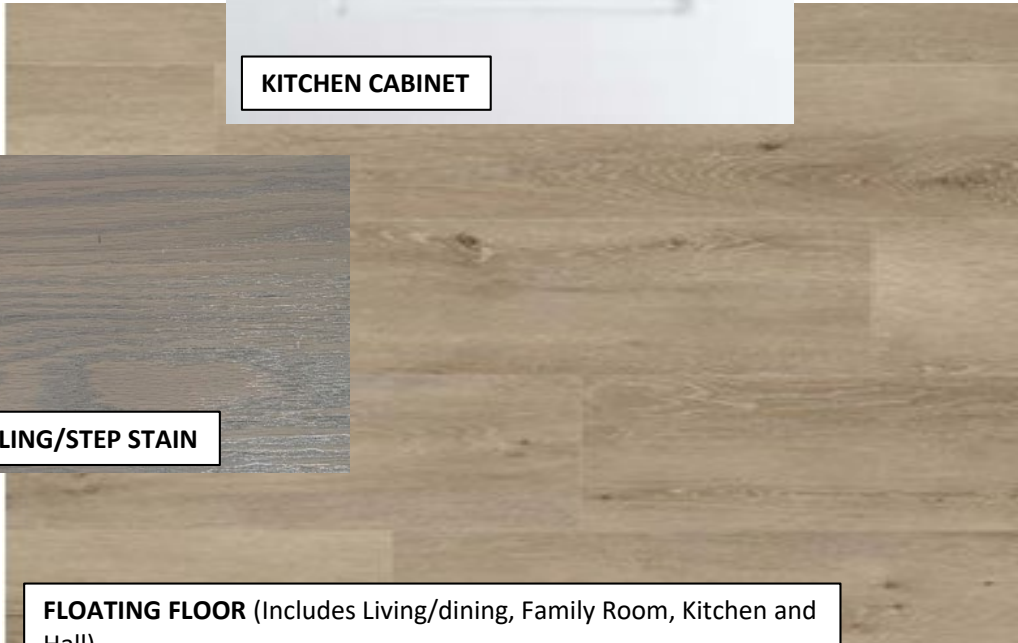

KITCHEN CABINET

CARPET

FLOOR TILE THROUGHOUT

WALL PAINT

RAILING/STEP STAIN

FLOATING FLOOR (Includes Living/dining, Family Room, Kitchen and Hall)

INCLUDED FEATURES

FINISHING SELECTIONS – AQUAVIEW STAGE 1 LOT 89D