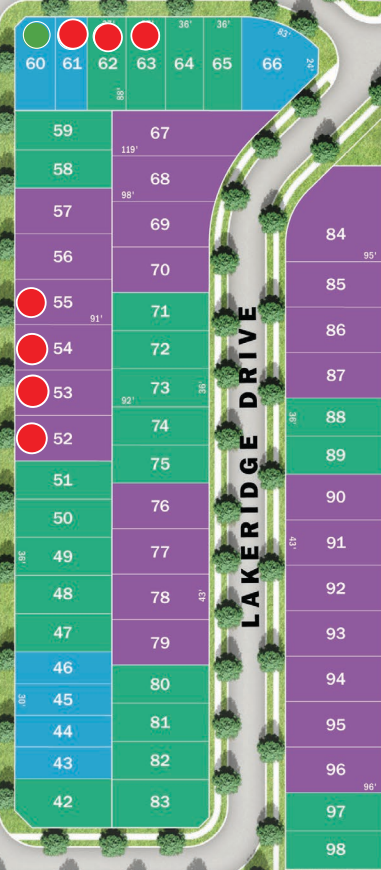

FAIRLAKES WAY

FRANK CAULEY WAY

TENTH LINE ROAD

SHALLOW POND PLACE

POND

SHALLOW POND PLACE

LITTLE LAKE LANE

FUTURE DEVELOPMENT OWNED BY OTHERS

Key Map

minto
Communities

Legend

- 30' Single Family Homes
- 43' Single Family Homes
- Available
- Sold
- 36' Single Family Homes
- Executive Townhomes

ARTISTS RENDERING ONLY. ALL MEASUREMENTS AND/OR DIMENSIONS ARE APPROXIMATE AND SUBJECT TO CHANGE WITHOUT NOTICE. E. & O. E. SEPTEMBER 2021.

AVALON
VISTA