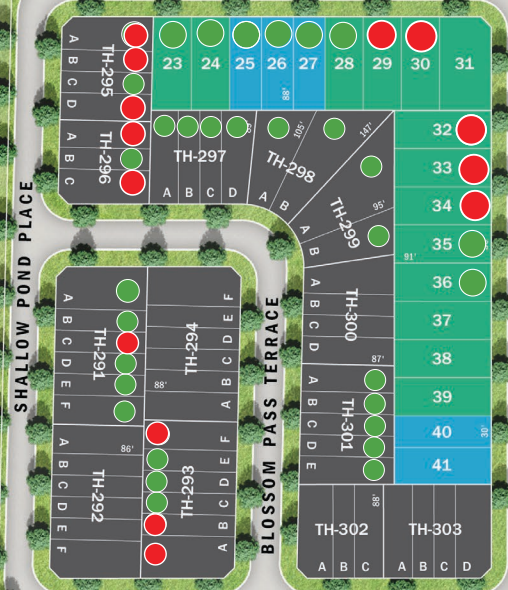

FAIRLAKES WAY

FRANK CAULEY WAY

TENTH LINE ROAD

SHALLOW POND PLACE

POND

SHALLOW POND PLACE

LITTLE LAKE LANE

FUTURE DEVELOPMENT OWNED BY OTHERS

Key Map

minto
Communities

Legend

- 30' Single Family Homes
- 43' Single Family Homes
- Available
- Sold
- 36' Single Family Homes
- Executive Townhomes

ARTISTS RENDERING ONLY. ALL MEASUREMENTS AND/OR DIMENSIONS ARE APPROXIMATE AND SUBJECT TO CHANGE WITHOUT NOTICE. E. & O. E. SEPTEMBER 2021.

AVALON
VISTA