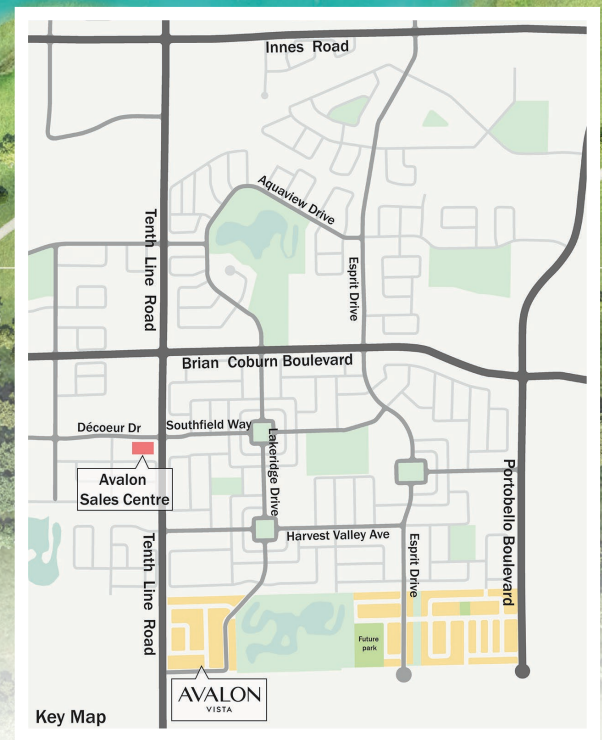

FAIRLAKES WAY

FRANK CAULEY WAY

TENTH LINE ROAD

SHALLOW POND PLACE

POND

SHALLOW POND PLACE

LITTLE LAKE LANE

FUTURE DEVELOPMENT OWNED BY OTHERS

Key Map

minto
Communities

Legend

- 30' Single Family Homes
- 43' Single Family Homes
- Available
- Sold
- 36' Single Family Homes
- Executive Townhomes

ARTISTS RENDERING ONLY. ALL MEASUREMENTS AND/OR DIMENSIONS ARE APPROXIMATE AND SUBJECT TO CHANGE WITHOUT NOTICE. E. & O. E. SEPTEMBER 2021.

AVALON
VISTA