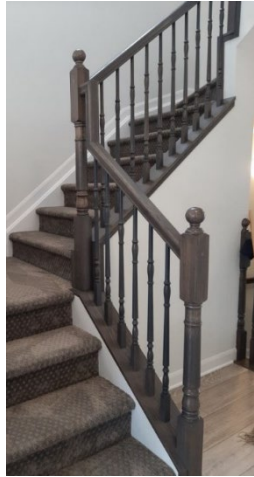

- **HARDWOOD FLOOR LVL 1:** 2 ½ x ¾ Administration Oak Platinum Cashmere 32717
- **RAILING/STEP STAIN:** MECO 88-30
- **CARPET LVL 2:** Mohawk SP344 - 03
- **KITCHEN CABINETS LVL 2:** Polyester Prairie Snowfall
- **HARDWARE LVL 5:** Satin Brass 305-96-100
- **KITCHEN COUNTER LVL 1 STONE:** Miami white
- **BACKSPLASH LVL 5:** Marble Brick Milas Pearl White Grout: Bright White
- **FLOOR TILE THROUGHOUT LVL 1:** Pasha Davenport Ice 13x13, Grout: Dove Grey
- **BATH CABINET LVL 2:** Polyester Prairie (Tendance 45) Snowfall
- **BATHROOM COUNTER LVL 1 STONE:** Miami White
- **BATH WALL TILE LVL 7:** Village Series Silver Mist Grout: Bone
- **BATH FLOOR TILE LVL 1:** Pasha Davenport Ice 13x13, Grout: Dove Grey
- **PAINT:** Aria