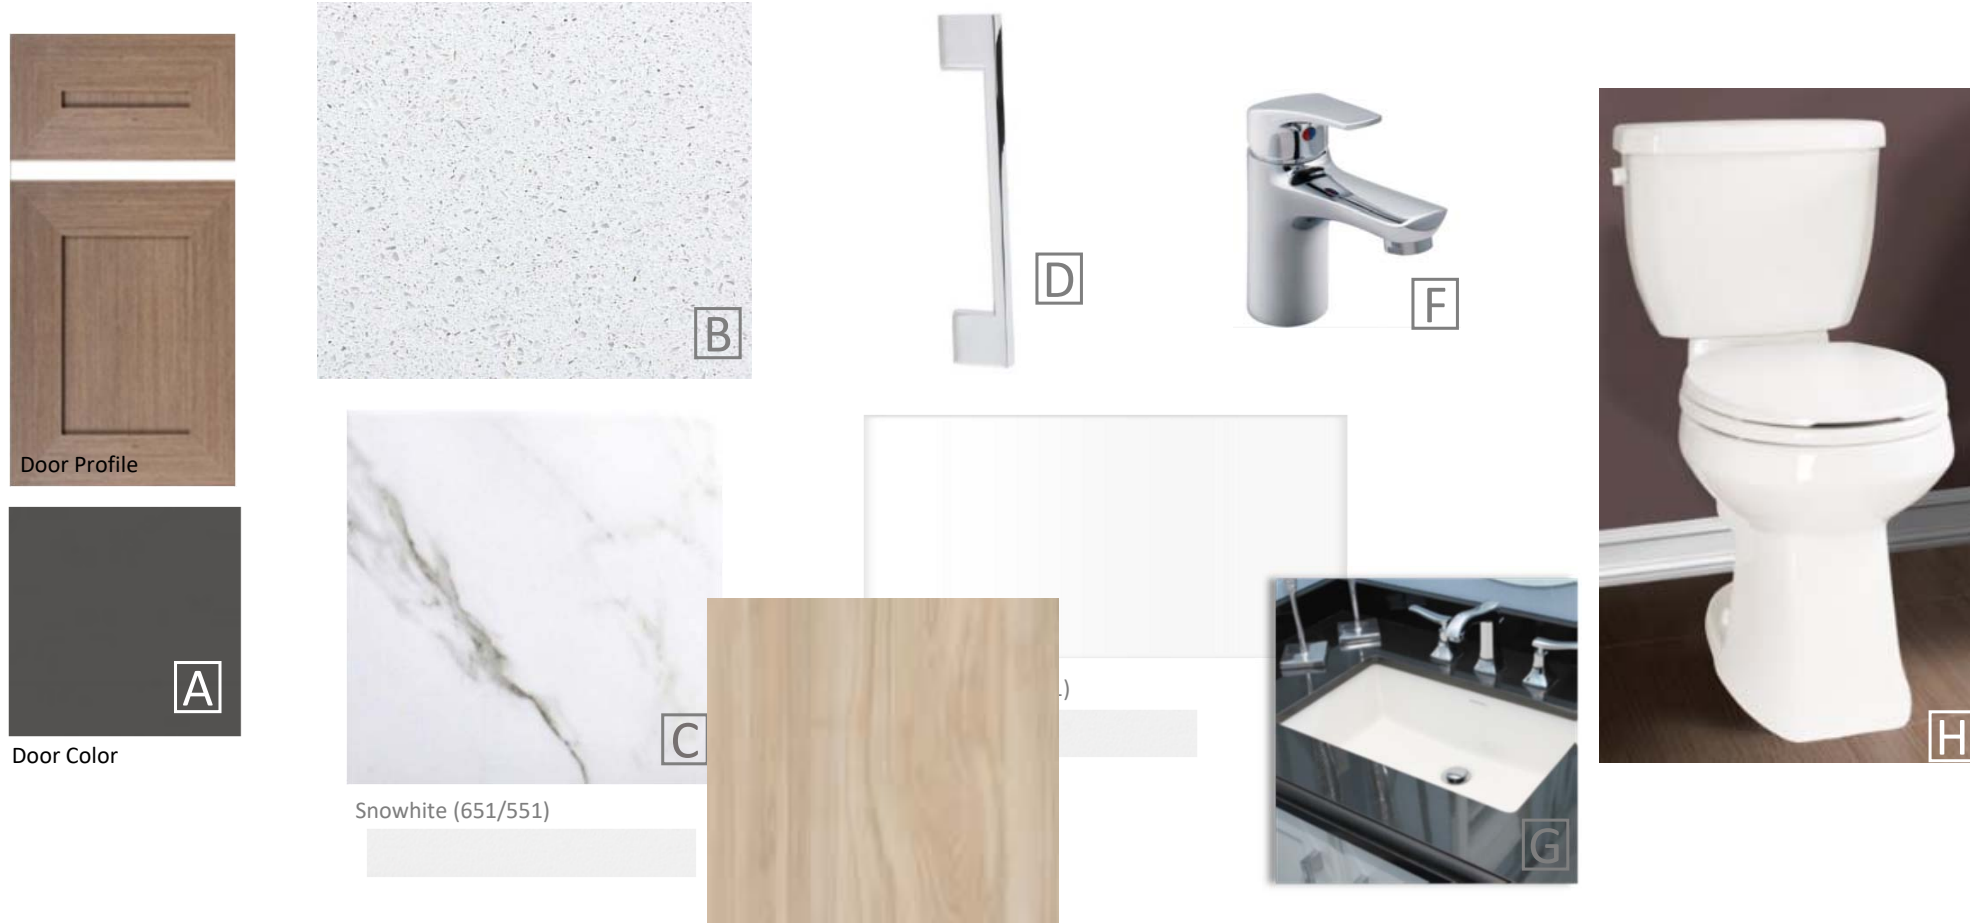

C – Foyer, Powder room: Floor tile Level 3 – Olympia Rock Grigio 12x24 | Grout: Sterling; staggered 1/3 install

D – Wall Paint: Pacific Pearl DLX1011-1

Kitchen Finishes

- A – Hardwood:** Level 4 –Vintage 3-1/4 x 3/4 Eng. White Oak Select-V 66548 Atlantis
- B – Counter:** Level 6 – Silestone Ethereal Glow
- C – Perimeter Cabinets:** Level 2 – Polyester Satin Prairie (Tendance 45) Willow Grey
- D – Handles:** Level 5 – Handles – 2364-1MDB-P Modern Bronze
- E – Backsplash:** Level 3 – Ceratec Ragno Brick – R4GJ White | Grout : Snowwhite; Horizontal staggered 1/3
- F – Faucet:** Delta Trinsic Single Lever pull-down Faucet in Champagne Bronze 9159-CZ-DST
- G – Sink:** Blanco Quatrus R15 U2 – 401519 Undermount Sink

Bone (612/512)

Dove Grey (624/524)

Ensuite Bath Finishes

- A – Cabinets:** Level 2 – Lastra (Uniboard) Americana
- B – Counter:** Quartz Level 4 – Silstone Pearl Jasmine Polished
- C – Floor Tile:** Level 6 – Ceratec Starkpol Nacar 24x24 Polished | Grout: Dove Grey
- D – Cabinet Hardware:** Level 5 – Handle – 2364-1MDB-P Modern Bronze
- E – Bath Wall Tile:** Level 5 – Oylmpia Colour and Dimensions 4x16 Arctic white bright | Grout Dove Grey – Install Pattern Vertical Stacked
- F – Faucet:** Wynne sink faucet
- G – Sink:** Contrac Colette
- H – Toilet:** Contrac Case