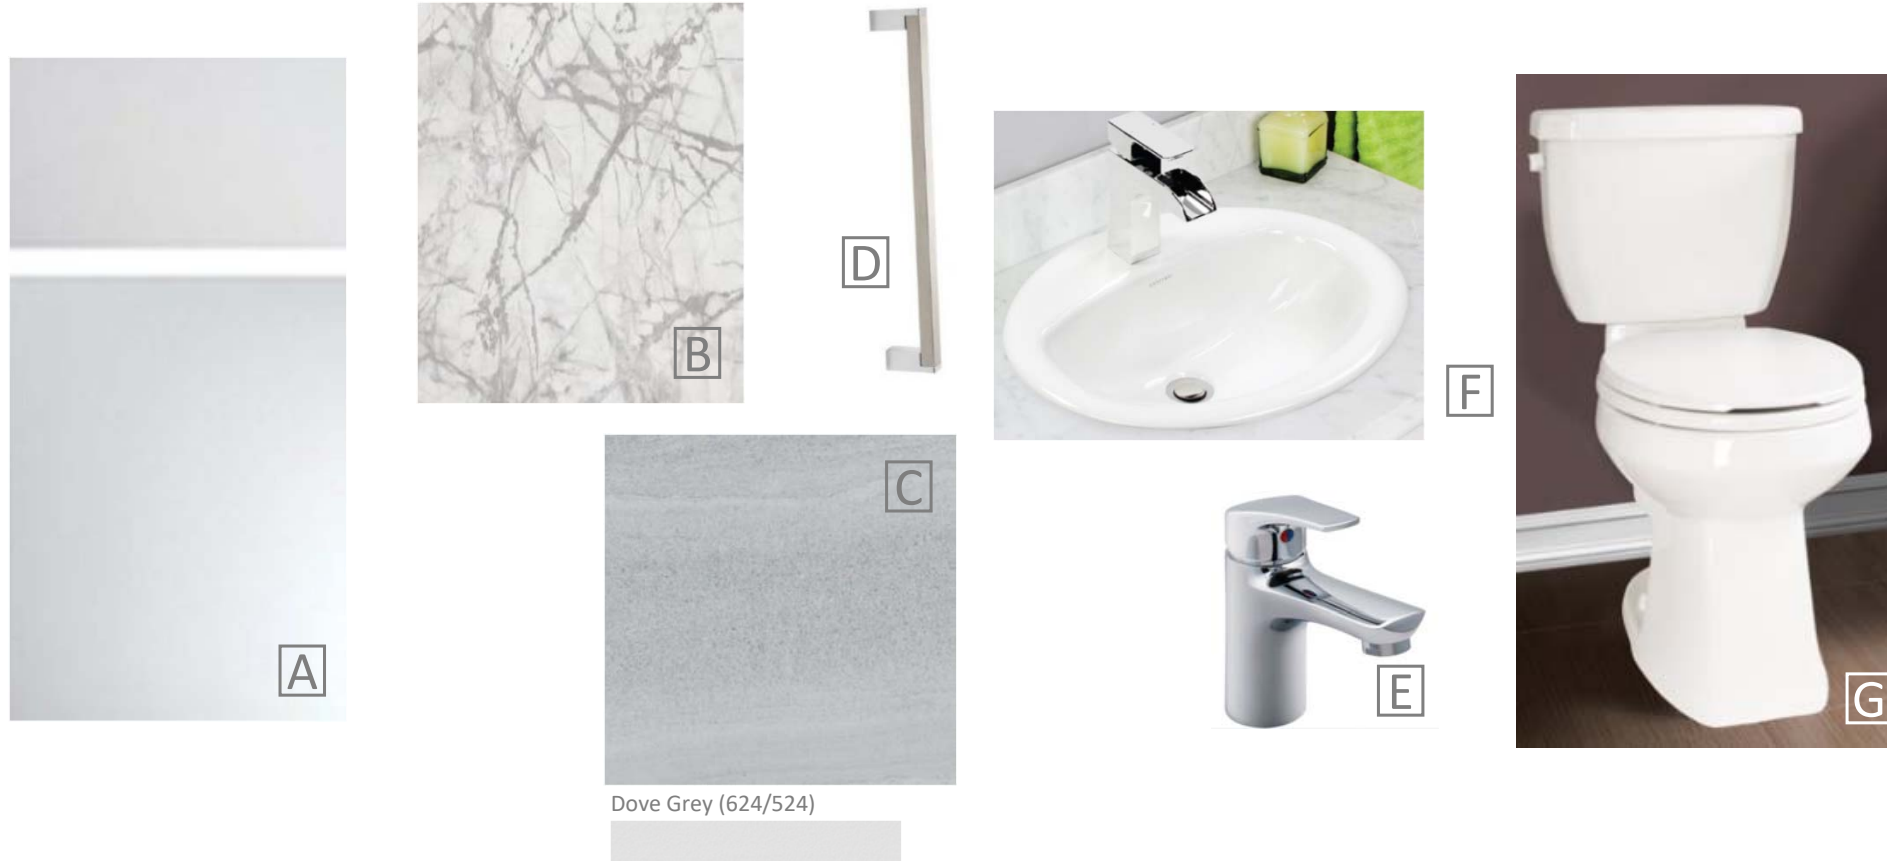

Dove Grey (624/524)

Basement Bath

- **A – Cabinets:** Level 1 – Premoule 2000i B10R White
- **B – Counter:** Level 1 Laminate – 1886K-07
- **C – Floor Tile:** Level 1 – Pasha Davenport Ice| Grout: Dove Grey
- **D – Cabinet Hardware:** Level 2 – Handle POI-R20004-192-PC-BSN Brushed Nickle/Polished Chrome
- **E – Faucet:** Wynne sink faucet
- **F – Sink:** Contrac Catalina
- **G – Toilet:** Contrac Case