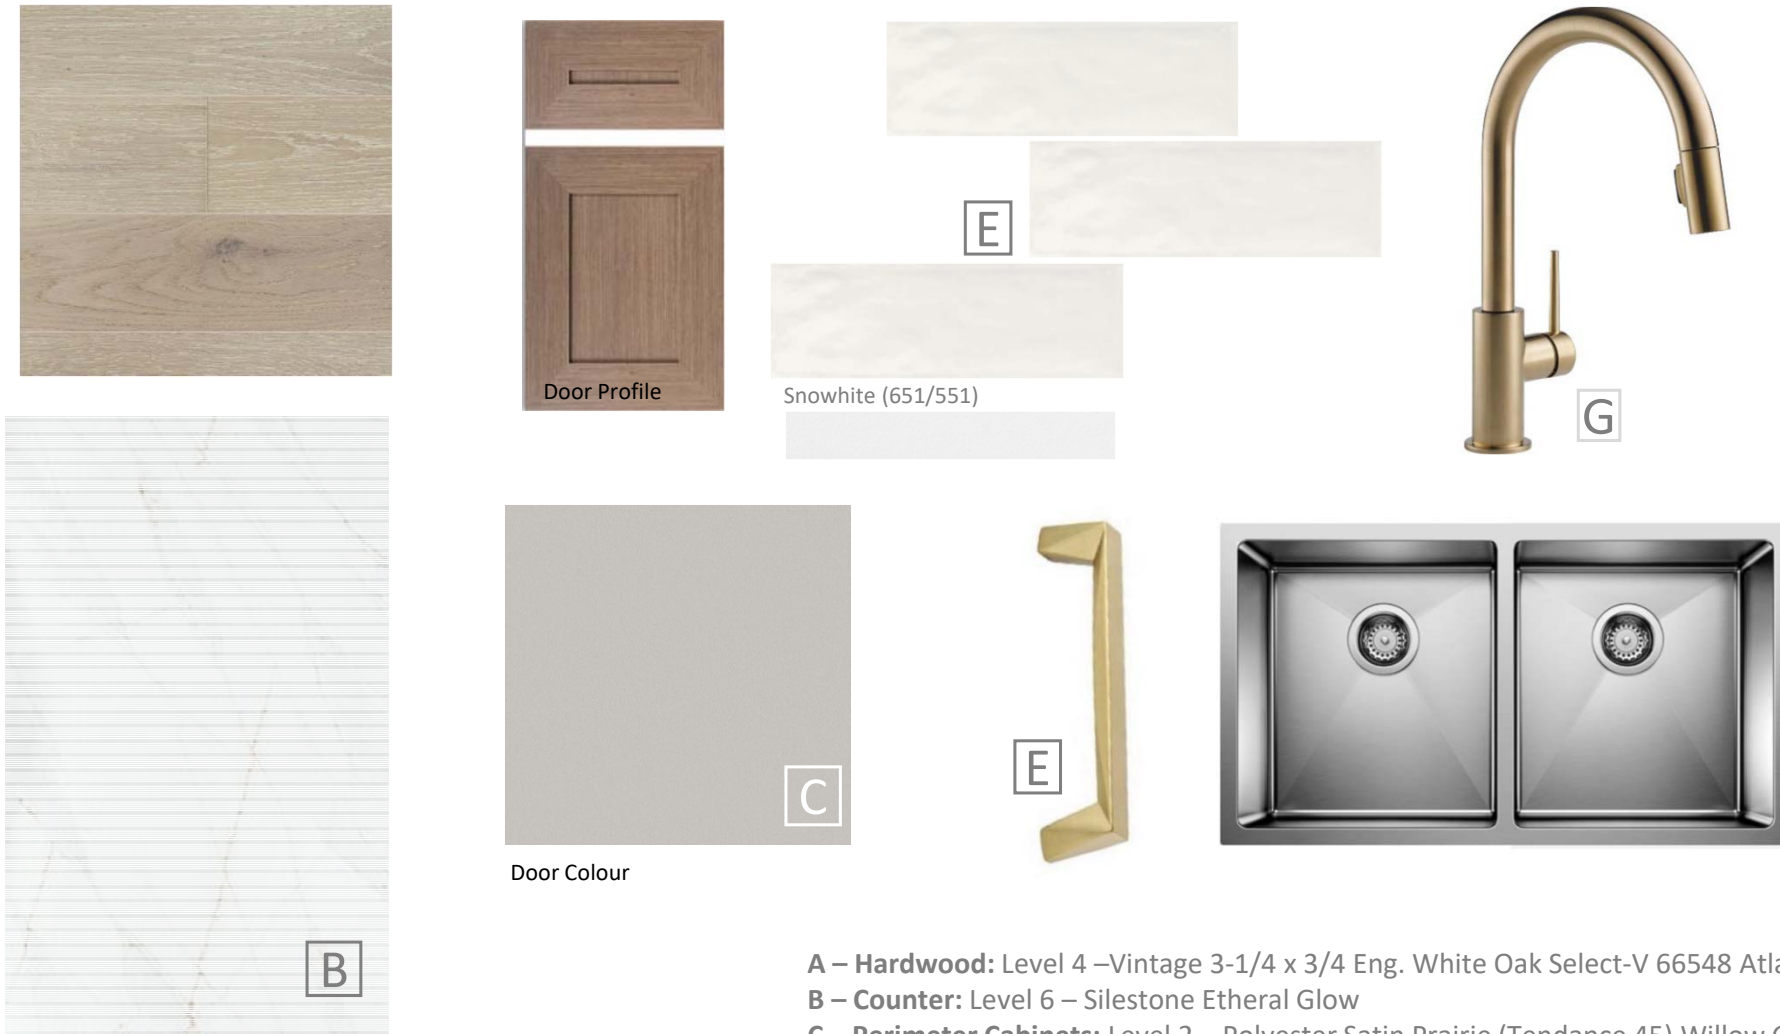

Finishes Throughout

- A – Railing Package:** Oak Square Post 2 7/8”, Modern Handrail and Square Stained Spindles
- B – Stain:** MDRO 227-30
- C – Trim Package:** 2190A Baseboard, 2189L-9 Casing, Step Shoe Molding
- D – Interior Passage Door:** Cambridge
- E – Exterior Door Hardware:** Amador Satin Chrome
- F – Interior Door Hardware:** Winston Satin Chrome

Sterling (619/519)

Finishes Throughout

A – Main Floor Living Areas: Hardwood Floor level 4 – Vintage 3-1/4 x 3/4 Eng. White Oak Select-V 66548 Atlantis

B – Bedrooms, Basement Family Room: Carpet Level 1 – 87354 Overcast / 939 Drizzling Mist

C – Foyer, Powder room: Floor tile Level 3 – Olympia Rock Grigio 12x24 | Grout: Sterling; staggered 1/3 install

D – Wall Paint: Pacific Pearl DLX1011-1

Kitchen Finishes

- A – Hardwood:** Level 4 –Vintage 3-1/4 x 3/4 Eng. White Oak Select-V 66548 Atlantis
- B – Counter:** Level 6 – Silestone Ethereal Glow
- C – Perimeter Cabinets:** Level 2 – Polyester Satin Prairie (Tendance 45) Willow Grey
- D – Handles:** Level 5 – Handles – 2364-1MDB-P Modern Bronze
- E – Backsplash:** Level 3 – Ceratec Ragno Brick – R4GJ White | Grout : Snowwhite; Horizontal staggered 1/3
- F – Faucet:** Delta Trinsic Single Lever pull-down Faucet in Champagne Bronze 9159-CZ-DST
- G – Sink:** Blanco Quatrus R15 U2 – 401519 Undermount Sink

Bone (612/512)

Dove Grey (624/524)

Ensuite Bath Finishes

- A – Cabinets:** Level 2 – Lastra (Uniboard) Americana
- B – Counter:** Quartz Level 4 – Silstone Pearl Jasmine Polished
- C – Floor Tile:** Level 6 – Ceratec Starkpol Nacar 24x24 Polished | Grout: Dove Grey
- D – Cabinet Hardware:** Level 5 – Handle – 2364-1MDB-P Modern Bronze
- E – Bath Wall Tile:** Level 5 – Oylmpia Colour and Dimensions 4x16 Arctic white bright | Grout Dove Grey – Install Pattern Vertical Stacked
- F – Faucet:** Wynne sink faucet
- G – Sink:** Contrac Colette
- H – Toilet:** Contrac Case