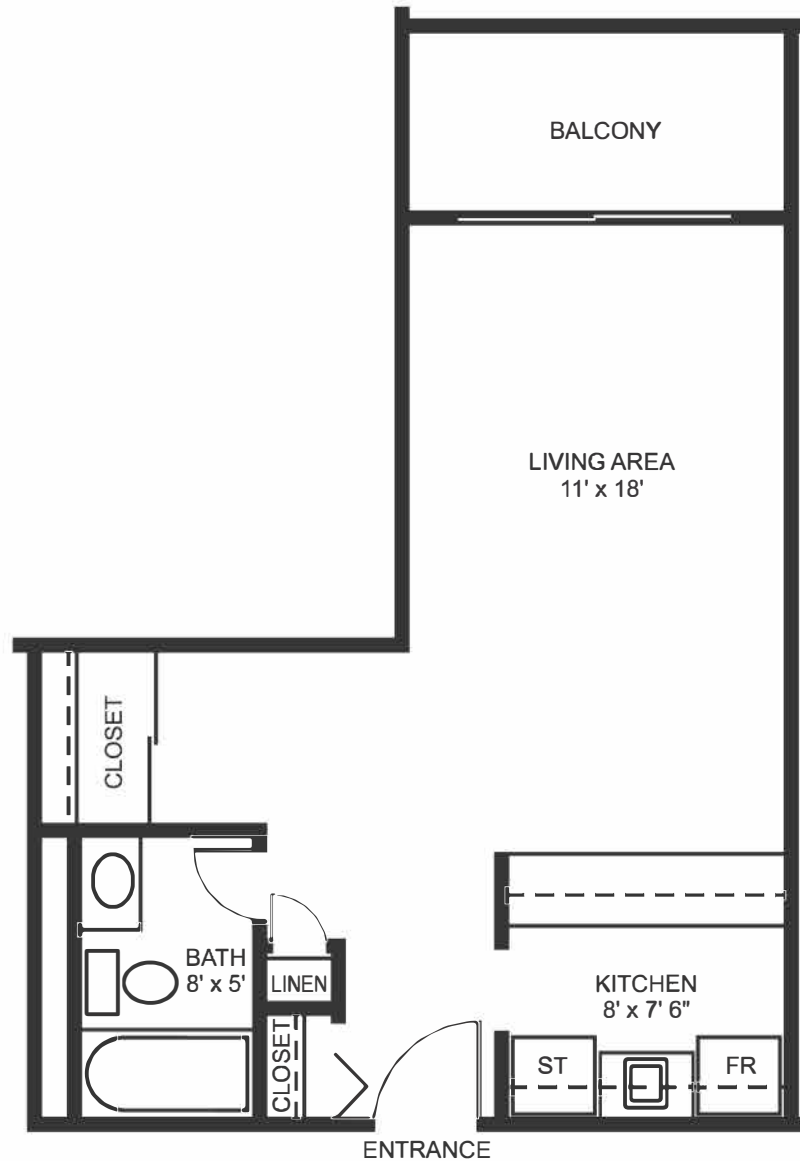

Cherryhill Village, London

Bachelor Apartments

Approximately 415 Sq. ft.

[Click here to view website](#)

These floor plans are representative only. All dimensions are approximate.