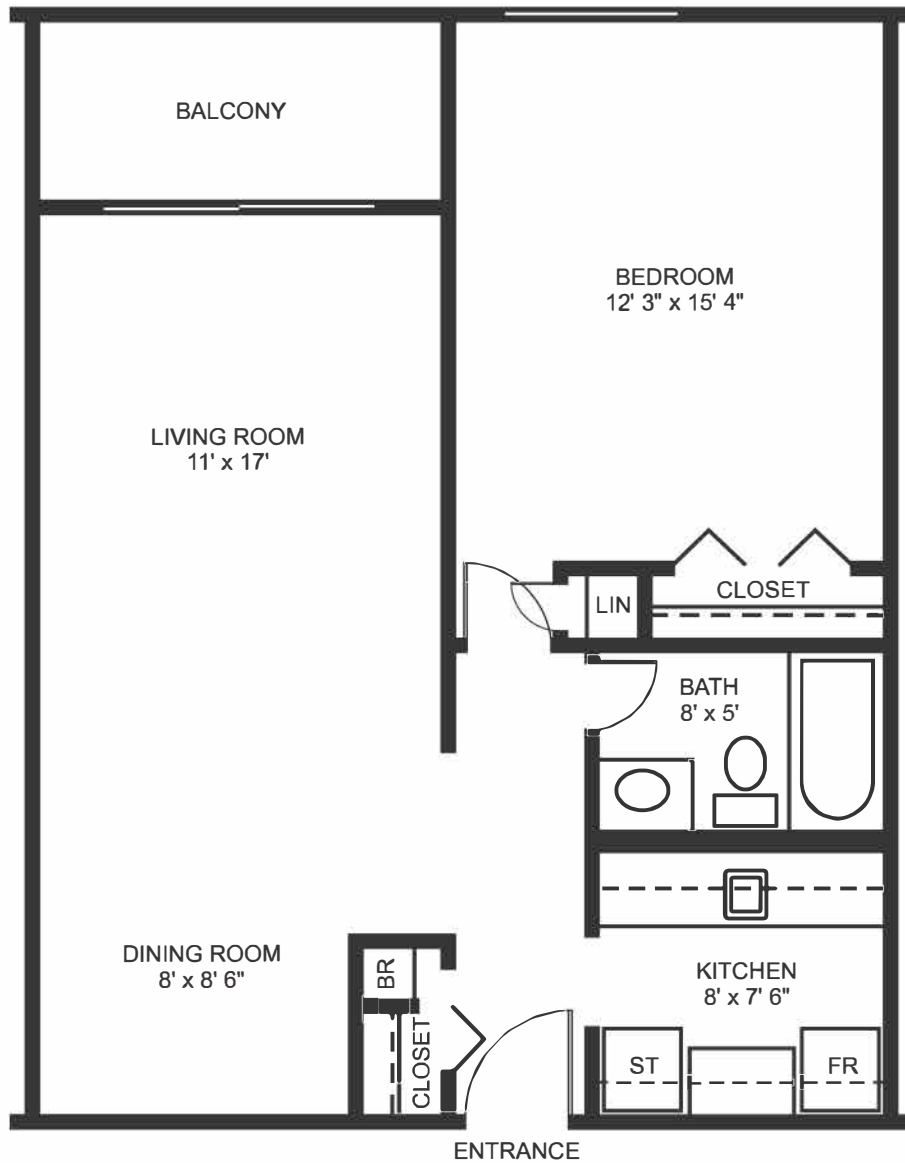

Cherryhill Village, London

One Bedroom Apartments Approximately 670 Sq. ft.

[Click here to view website](#)

These floor plans are representative only. All dimensions are approximate.