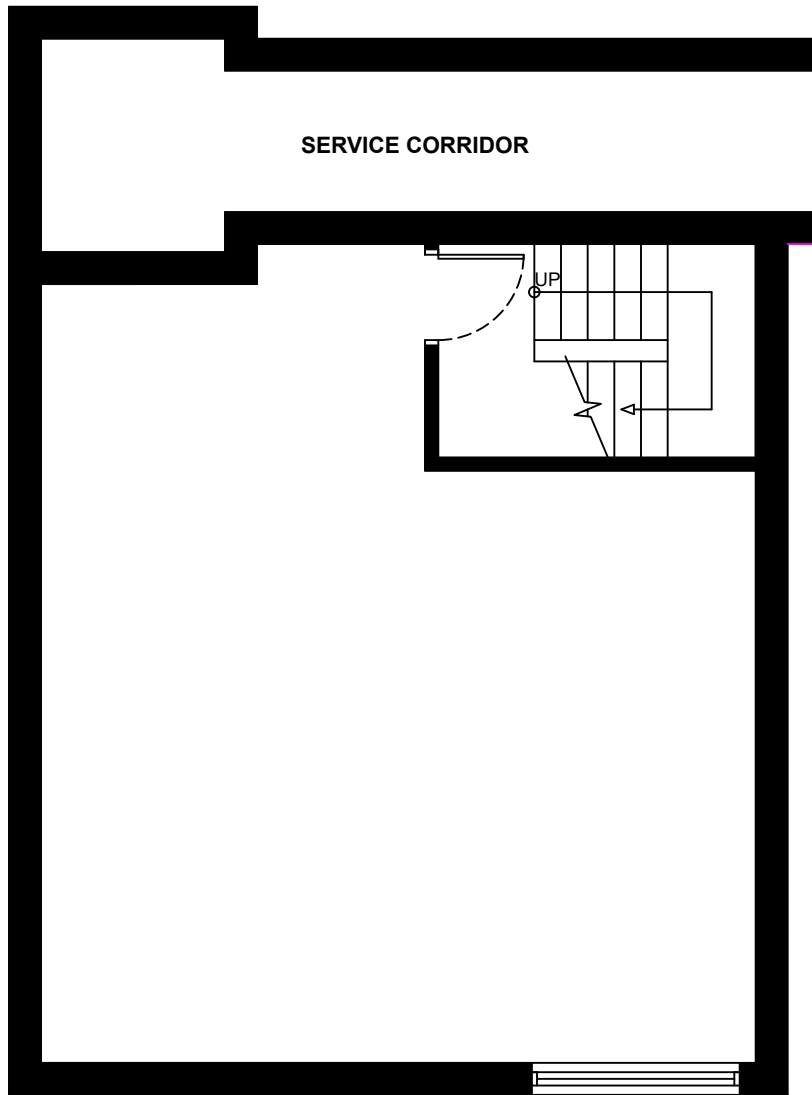

PARKWOOD HILLS

Three Bedroom Townhomes

Ranging from 1,098 to 1,149 sq. ft.

This floor plan represents a 1,130 sq. ft. townhome

BASEMENT FLOOR PLAN

GROUND FLOOR PLAN

SECOND FLOOR PLAN