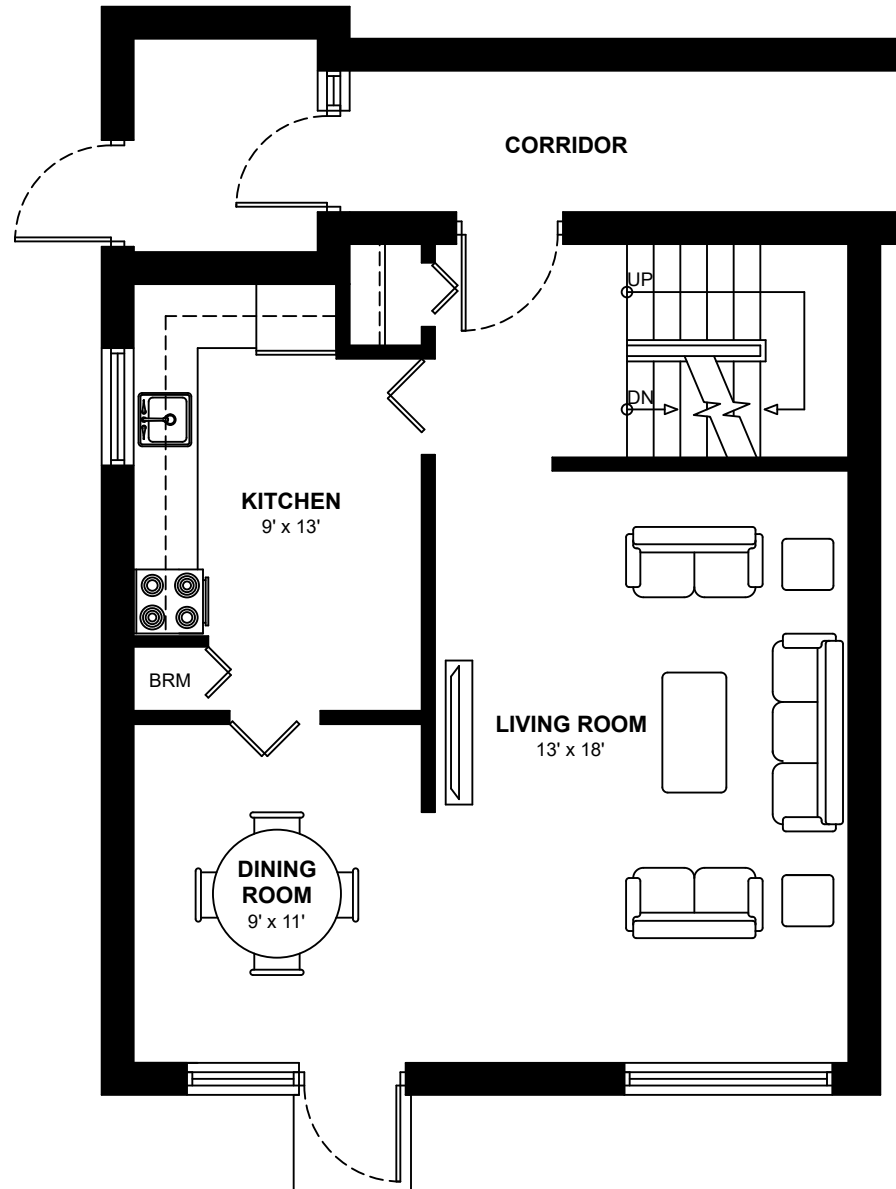

PARKWOOD HILLS

Three Bedroom Townhomes

Ranging from 1,098 to 1,149 sq. ft.

This floor plan represents a 1,130 sq. ft. townhome

BASEMENT FLOOR PLAN

GROUND FLOOR PLAN

SECOND FLOOR PLAN