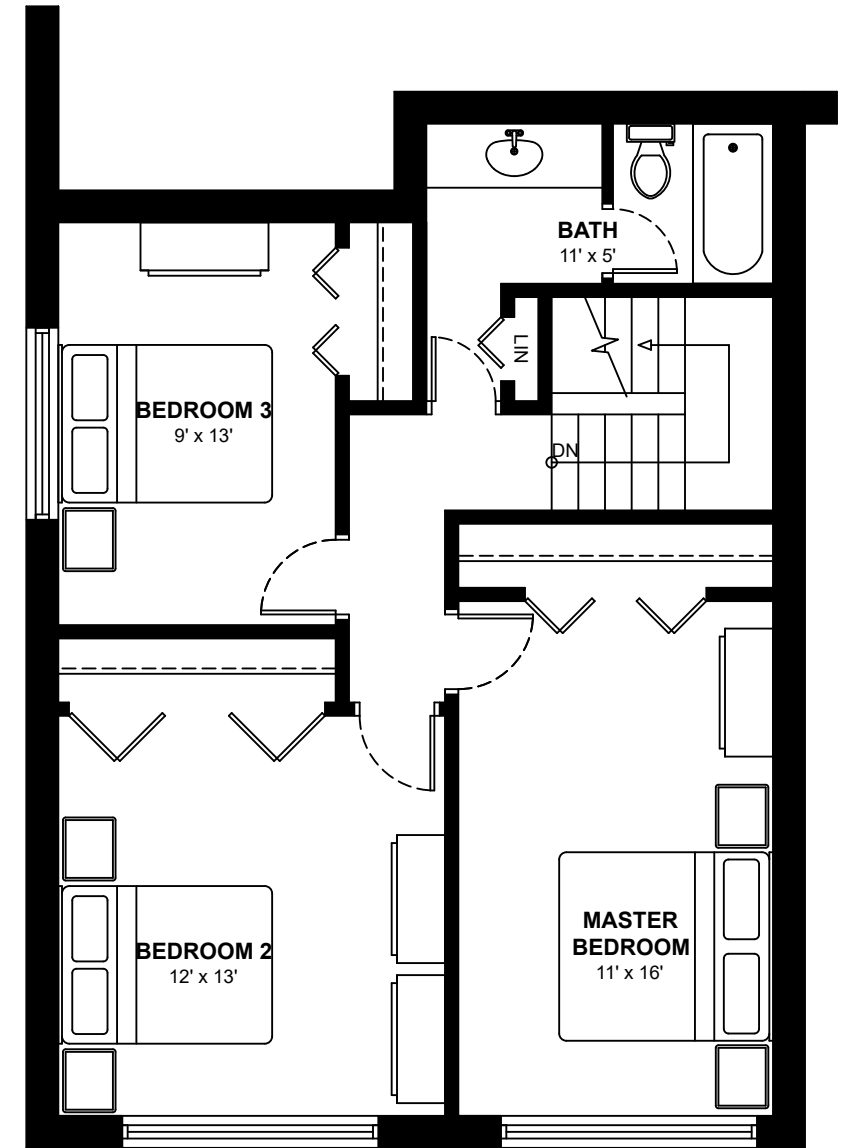

PARKWOOD HILLS

Three Bedroom Townhomes

Ranging from 1,098 to 1,149 sq. ft.

This floor plan represents a 1,130 sq. ft. townhome

BASEMENT FLOOR PLAN

GROUND FLOOR PLAN

SECOND FLOOR PLAN