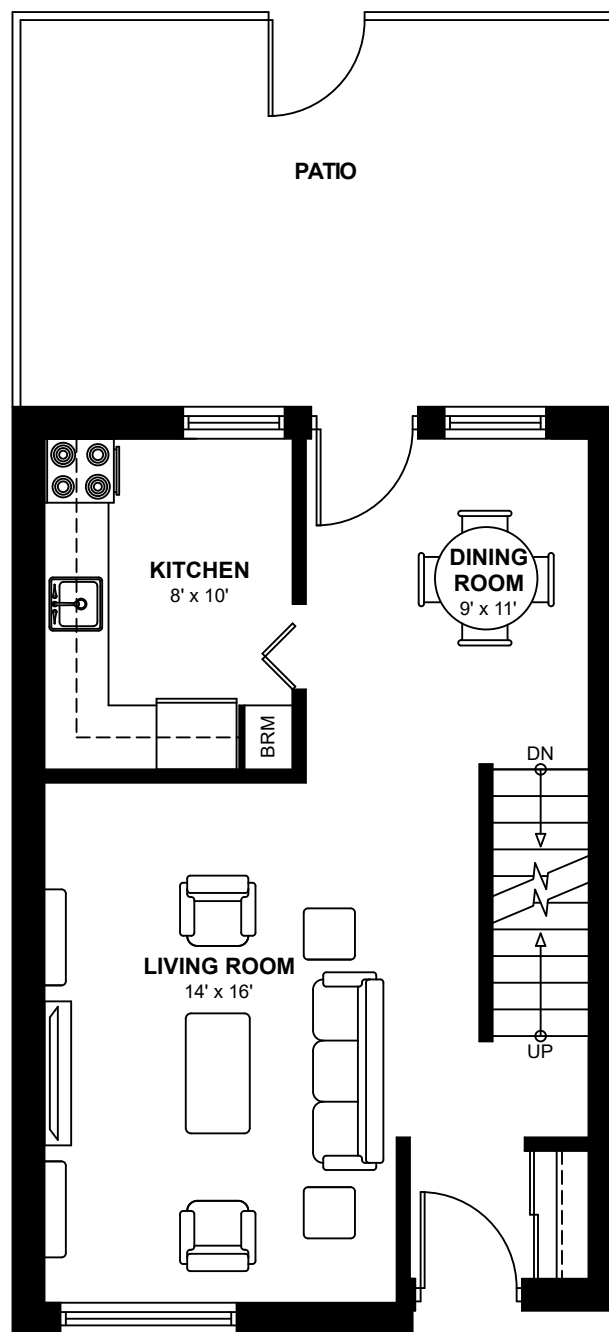

TANGLEWOOD

3 Bedroom Garden Home

Ranging from 950 to 975 sq. ft.

This floor plan represents a 950 sq. ft. garden home

BASEMENT FLOOR PLAN

GROUND FLOOR PLAN

SECOND FLOOR PLAN