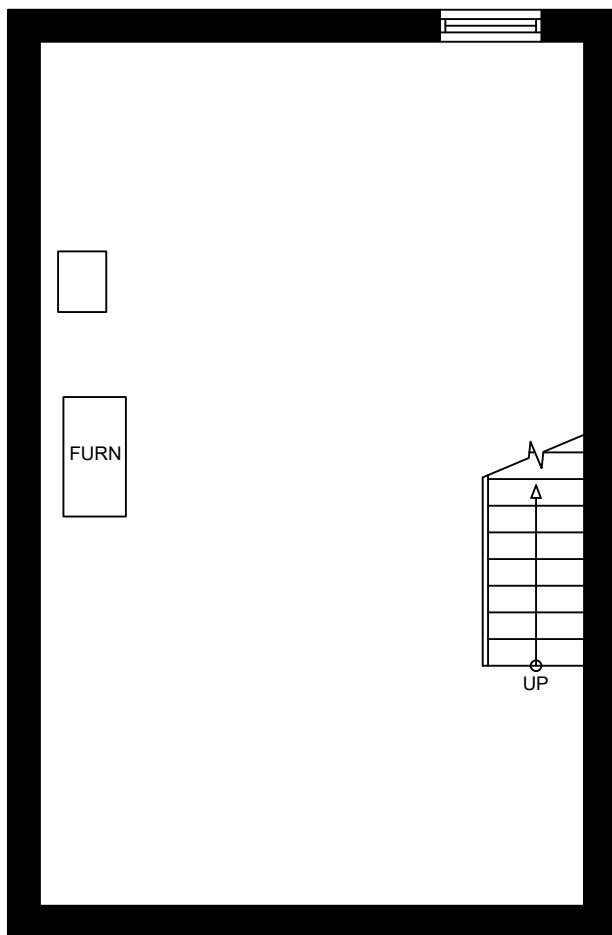

TANGLEWOOD

3 Bedroom Garden Home

Ranging from 950 to 975 sq. ft.

This floor plan represents a 950 sq. ft. garden home

BASEMENT FLOOR PLAN

GROUND FLOOR PLAN

SECOND FLOOR PLAN