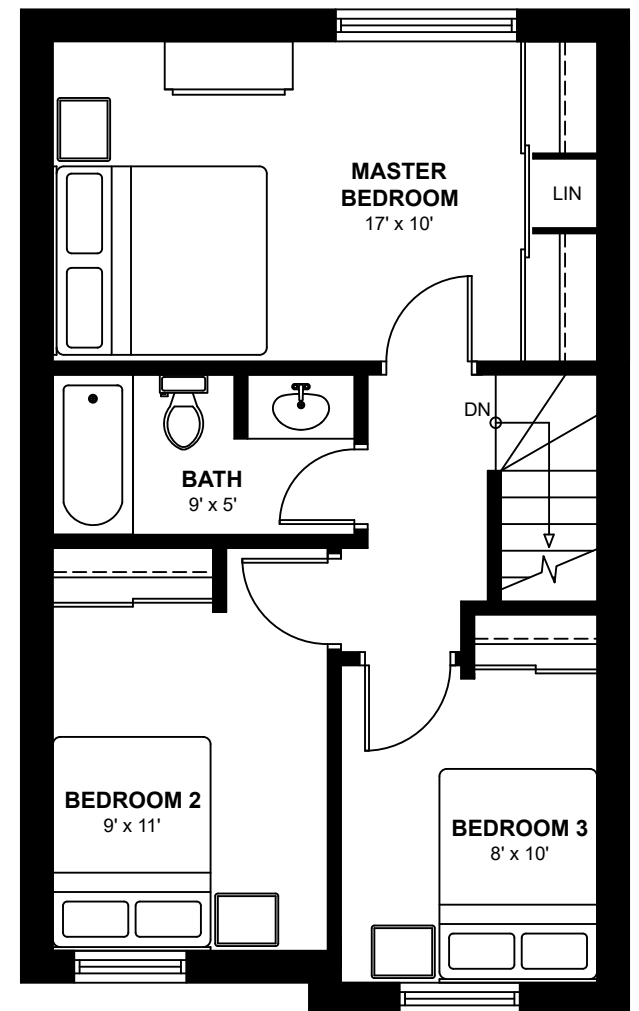

TANGLEWOOD

3 Bedroom Garden Home

Ranging from 950 to 975 sq. ft.

This floor plan represents a 950 sq. ft. garden home

BASEMENT FLOOR PLAN

GROUND FLOOR PLAN

SECOND FLOOR PLAN