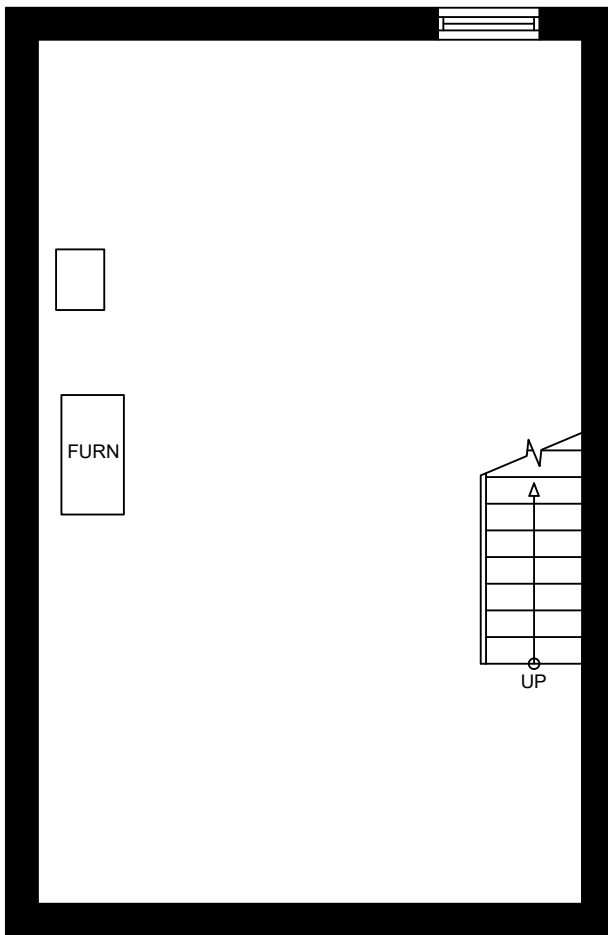

TANGLEWOOD

1-27 and 12-26 Woodfield Dr, Ottawa

3 Bedroom Garden Home

Ranging from 950 to 975 sq. ft.

This floor plan represents a 950 sq. ft. apartment

BASEMENT FLOOR PLAN

GROUND FLOOR PLAN

SECOND FLOOR PLAN