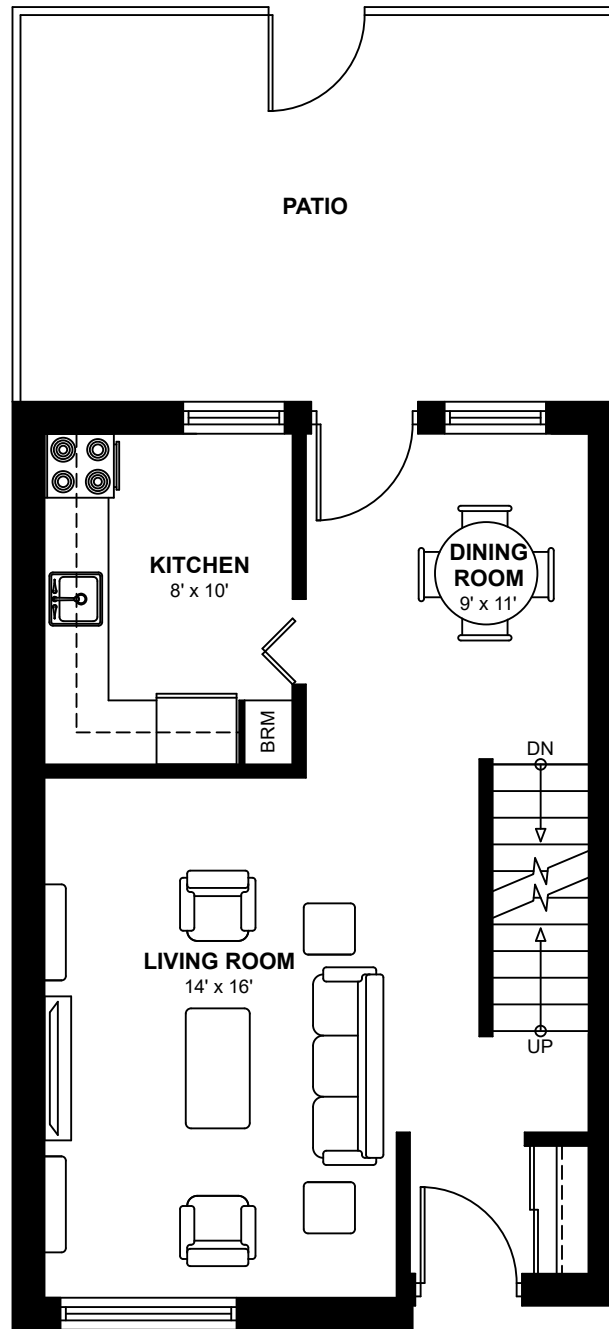

TANGLEWOOD

1-27 and 12-26 Woodfield Dr, Ottawa

3 Bedroom Garden Home

Ranging from 950 to 975 sq. ft.

This floor plan represents a 950 sq. ft. apartment

BASEMENT FLOOR PLAN

GROUND FLOOR PLAN

SECOND FLOOR PLAN