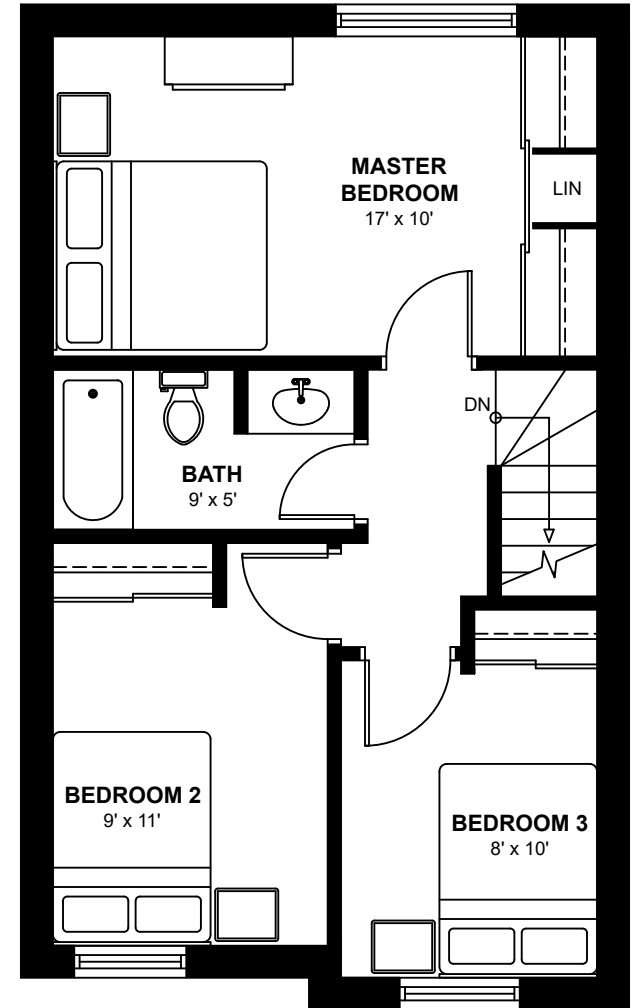

TANGLEWOOD

1-27 and 12-26 Woodfield Dr, Ottawa

3 Bedroom Garden Home

Ranging from 950 to 975 sq. ft.

This floor plan represents a 950 sq. ft. apartment

BASEMENT FLOOR PLAN

GROUND FLOOR PLAN

SECOND FLOOR PLAN