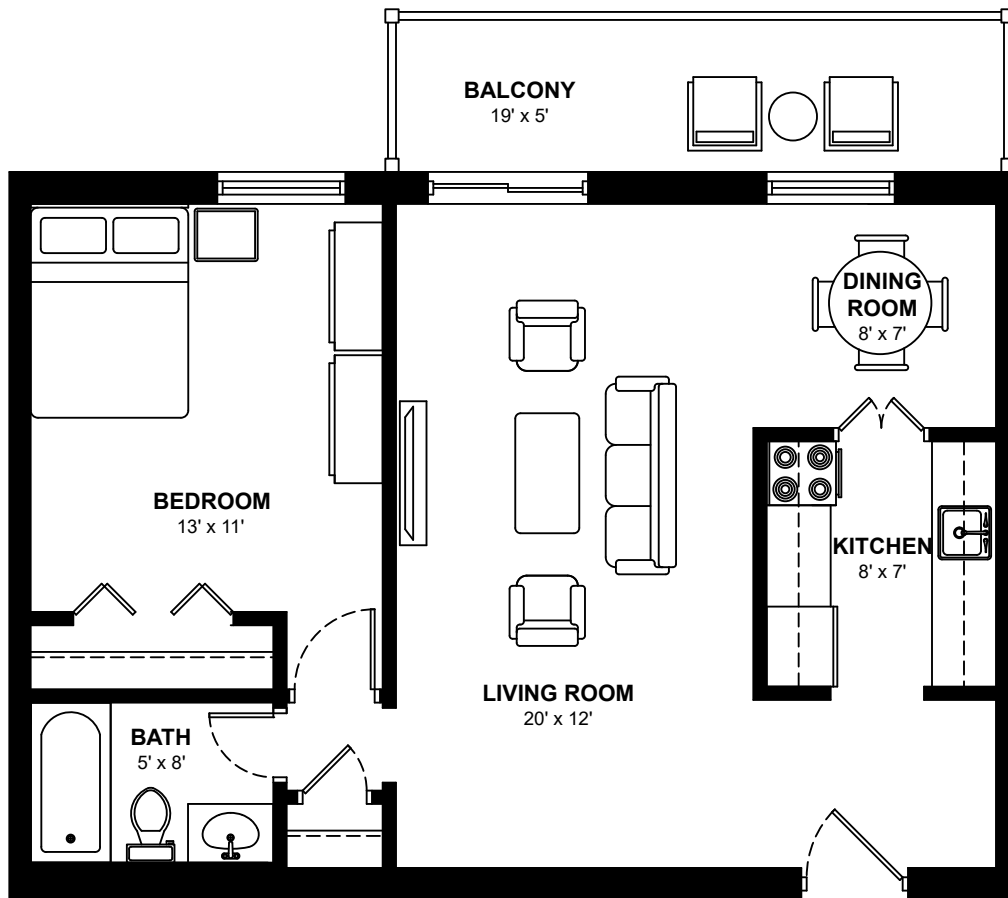

## One Bedroom Apartments

Approximately 620 sq. ft.

These floor plans are representative only. All dimensions are approximate.