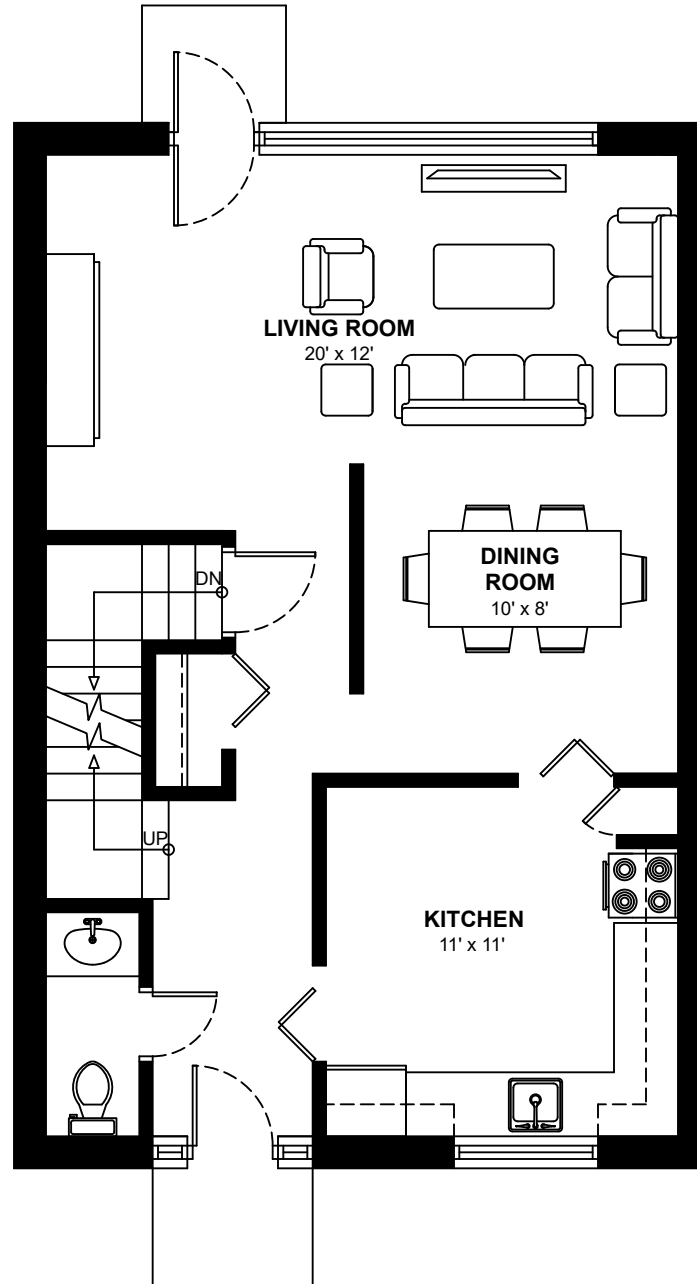

## Three Bedroom Garden Homes

Ranging from 1,112 to 1,272 sq. ft.

This floor plan represents a 1,212 sq. ft. garden home

**BASEMENT FLOOR PLAN**

**GROUND FLOOR PLAN**

**SECOND FLOOR PLAN**