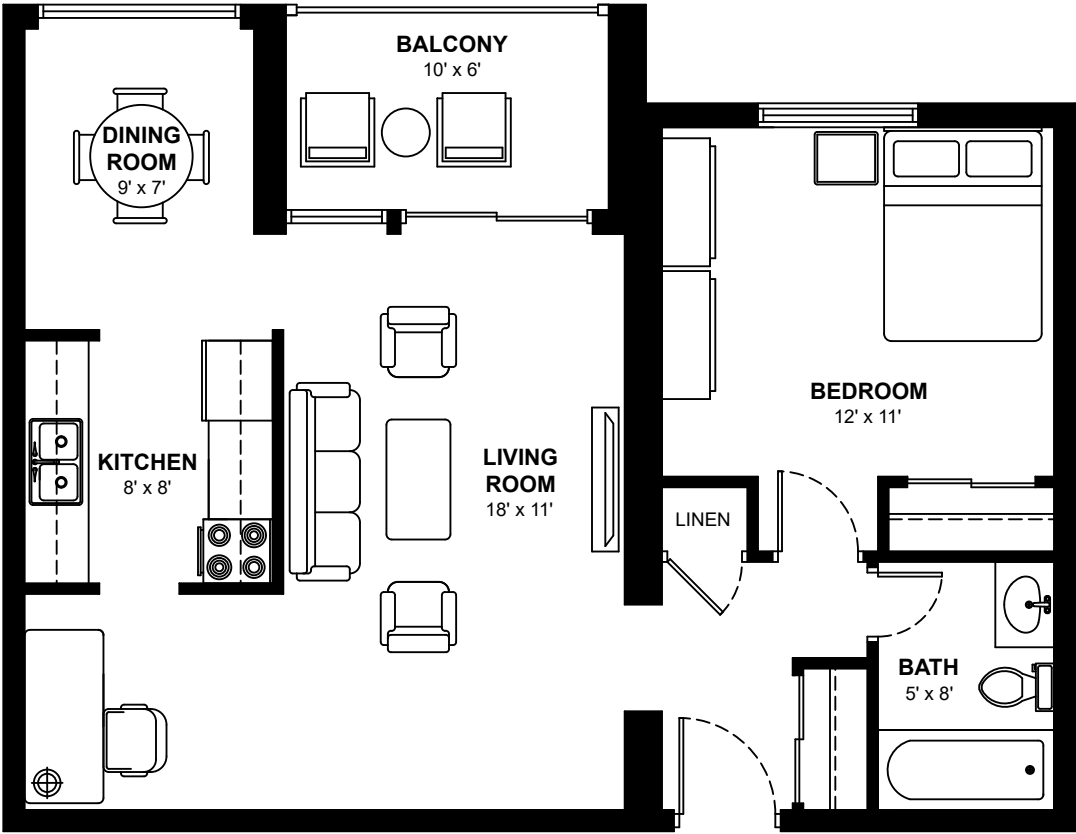

MARLBOROUGH COURT

1229 Marlborough Court, Oakville

One Bedroom Apartments

Approximately 610 sq. ft.

These floor plans are representative only. All dimensions are approximate.