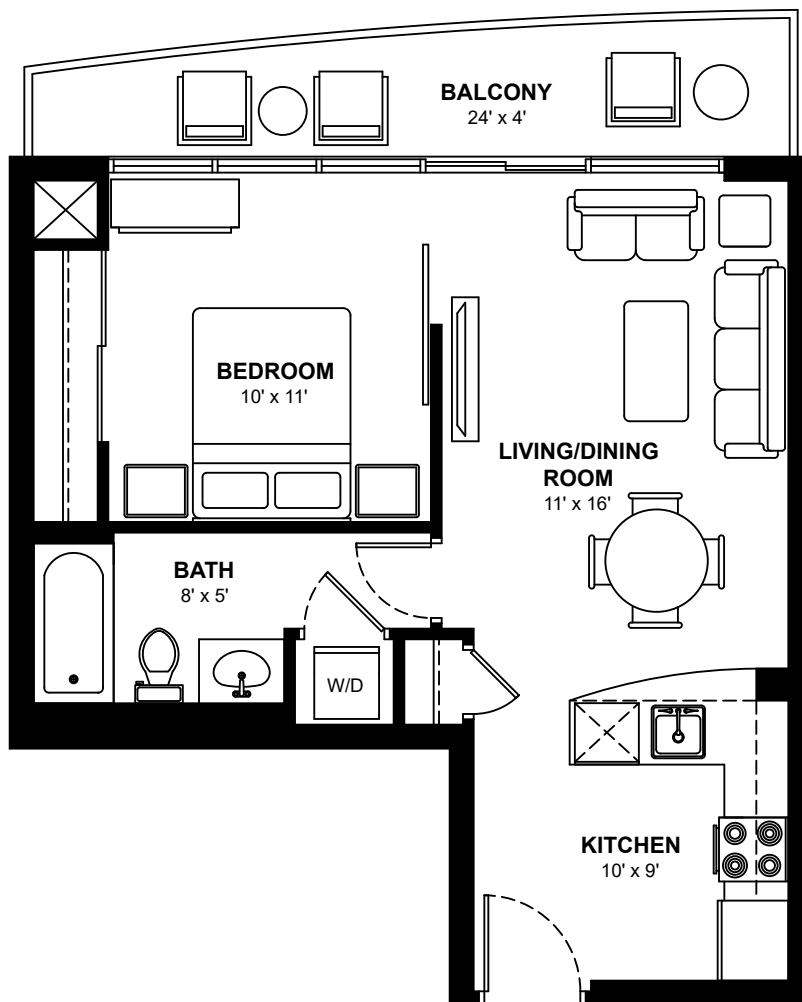

# MINTO ROEHAMPTON

150 Roehampton Ave, Toronto

## One Bedroom Apartments

Ranging from 525 to 607 sq. ft.

This floor plan represents a 555 sq. ft. apartment

These floor plans are representative only. All dimensions are approximate.