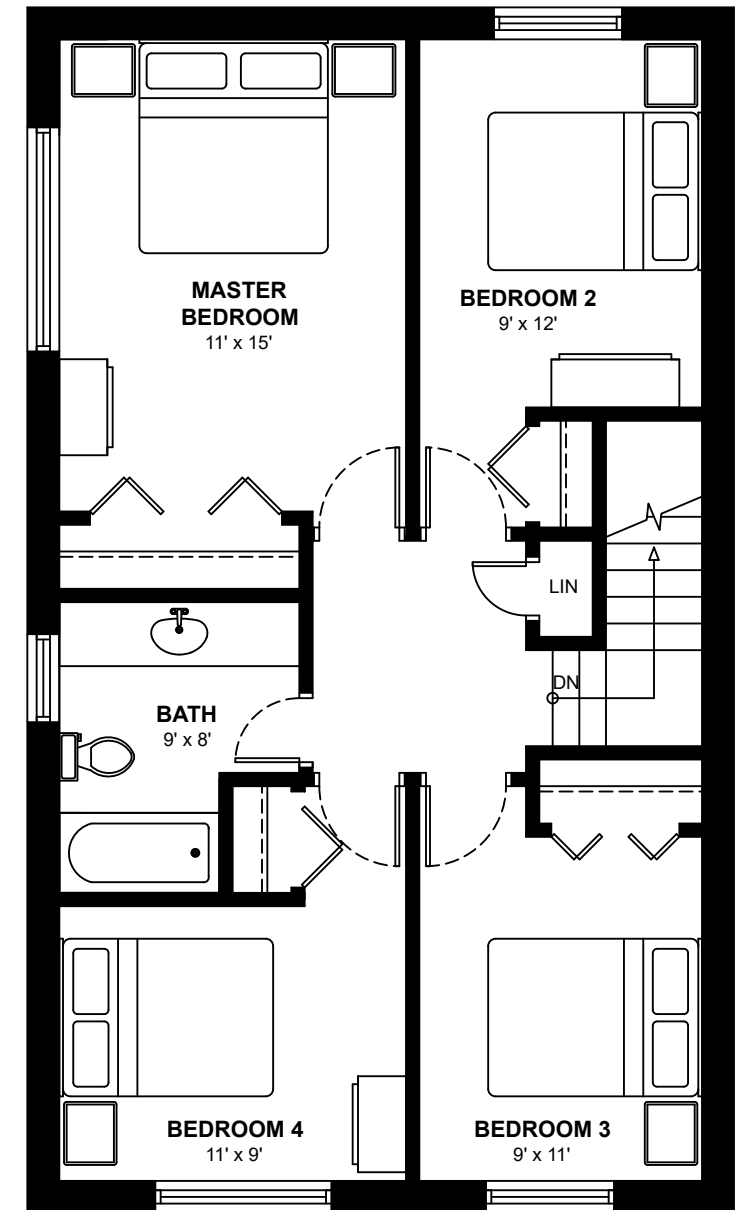

PARKWOOD HILLS

Four Bedroom Garden Homes

Ranging from 1,296 to 1,305 sq. ft.

This floor plan represents a 1,300 sq. ft. garden home

BASEMENT FLOOR PLAN

GROUND FLOOR PLAN

SECOND FLOOR PLAN