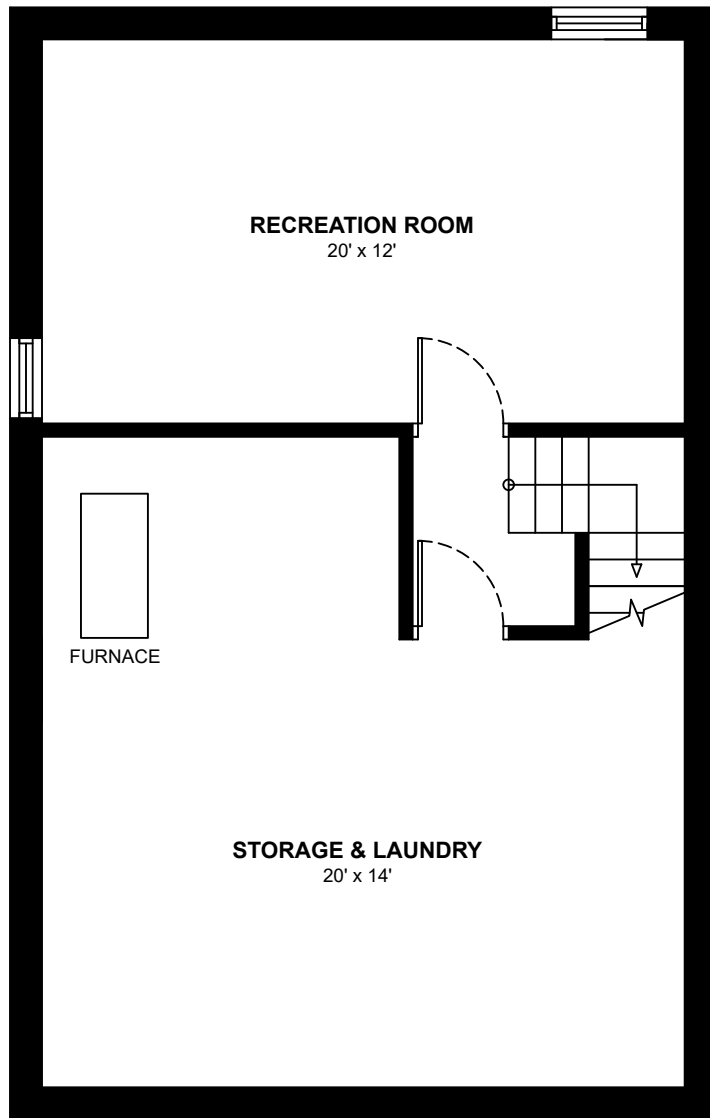

PARKWOOD HILLS

Four Bedroom Garden Homes

Ranging from 1,296 to 1,305 sq. ft.

This floor plan represents a 1,300 sq. ft. garden home

BASEMENT FLOOR PLAN

GROUND FLOOR PLAN

SECOND FLOOR PLAN