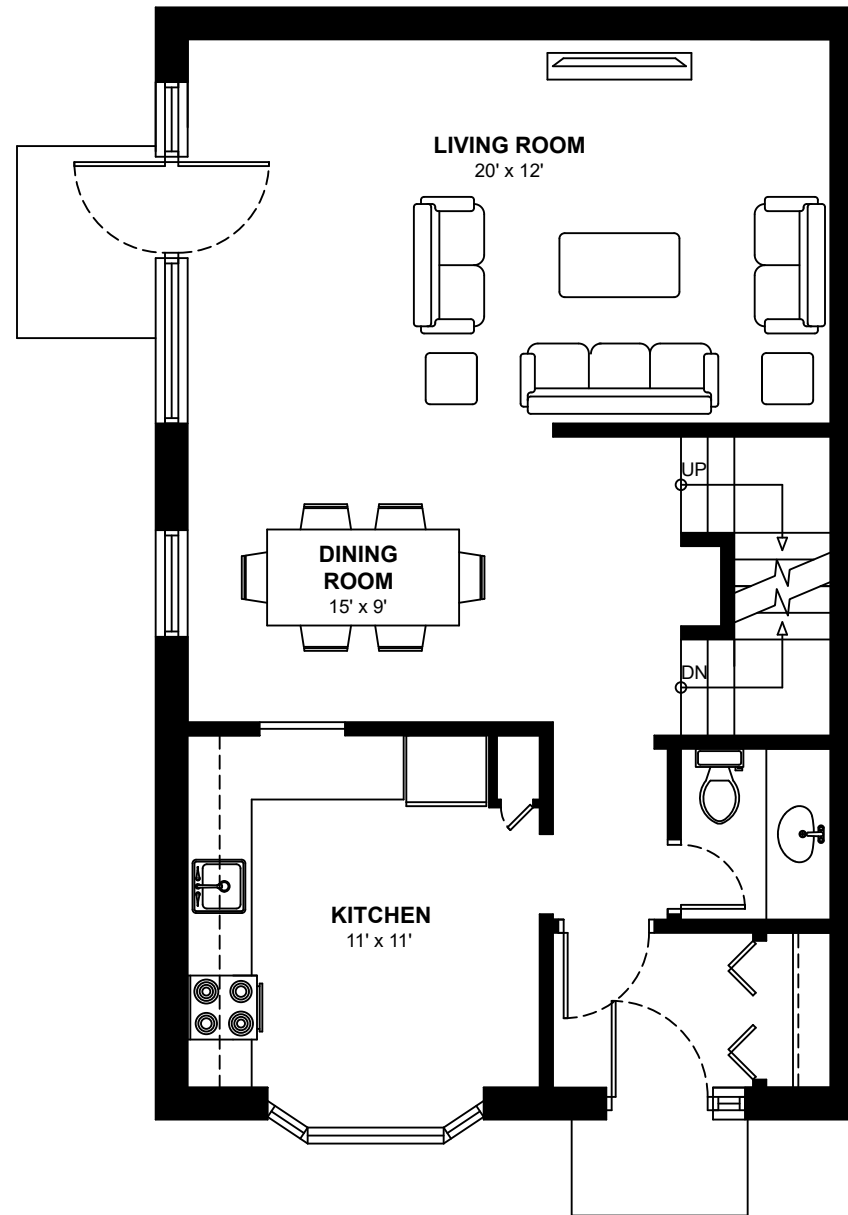

PARKWOOD HILLS

Four Bedroom Garden Homes

Ranging from 1,296 to 1,305 sq. ft.

This floor plan represents a 1,300 sq. ft. garden home

BASEMENT FLOOR PLAN

GROUND FLOOR PLAN

SECOND FLOOR PLAN