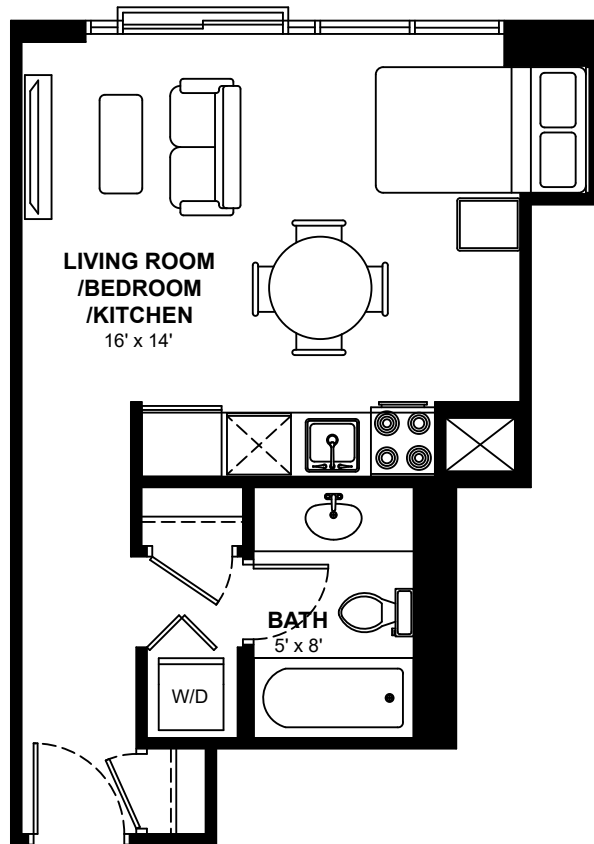

MINTO ROEHAMPTON

150 Roehampton Ave, Toronto

Bachelor Apartments

Approximately 393 sq. ft.

These floor plans are representative only. All dimensions are approximate.