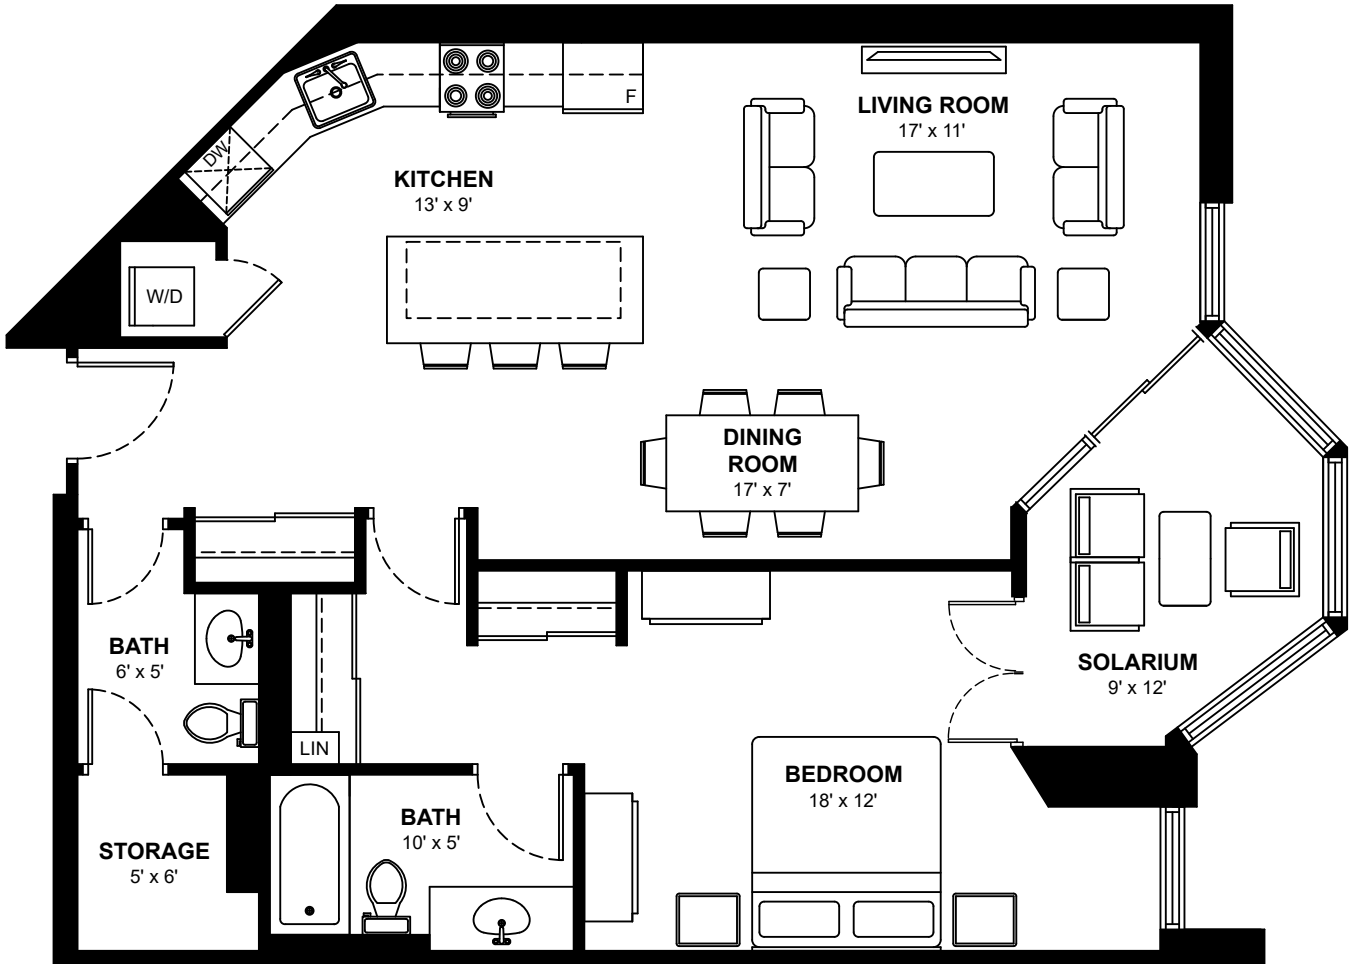

THE CARLISLE

221 Lyon St N, Ottawa

One Bedroom Apartments

Approximately 900 sq. ft.

These floor plans are representative only. All dimensions are approximate.