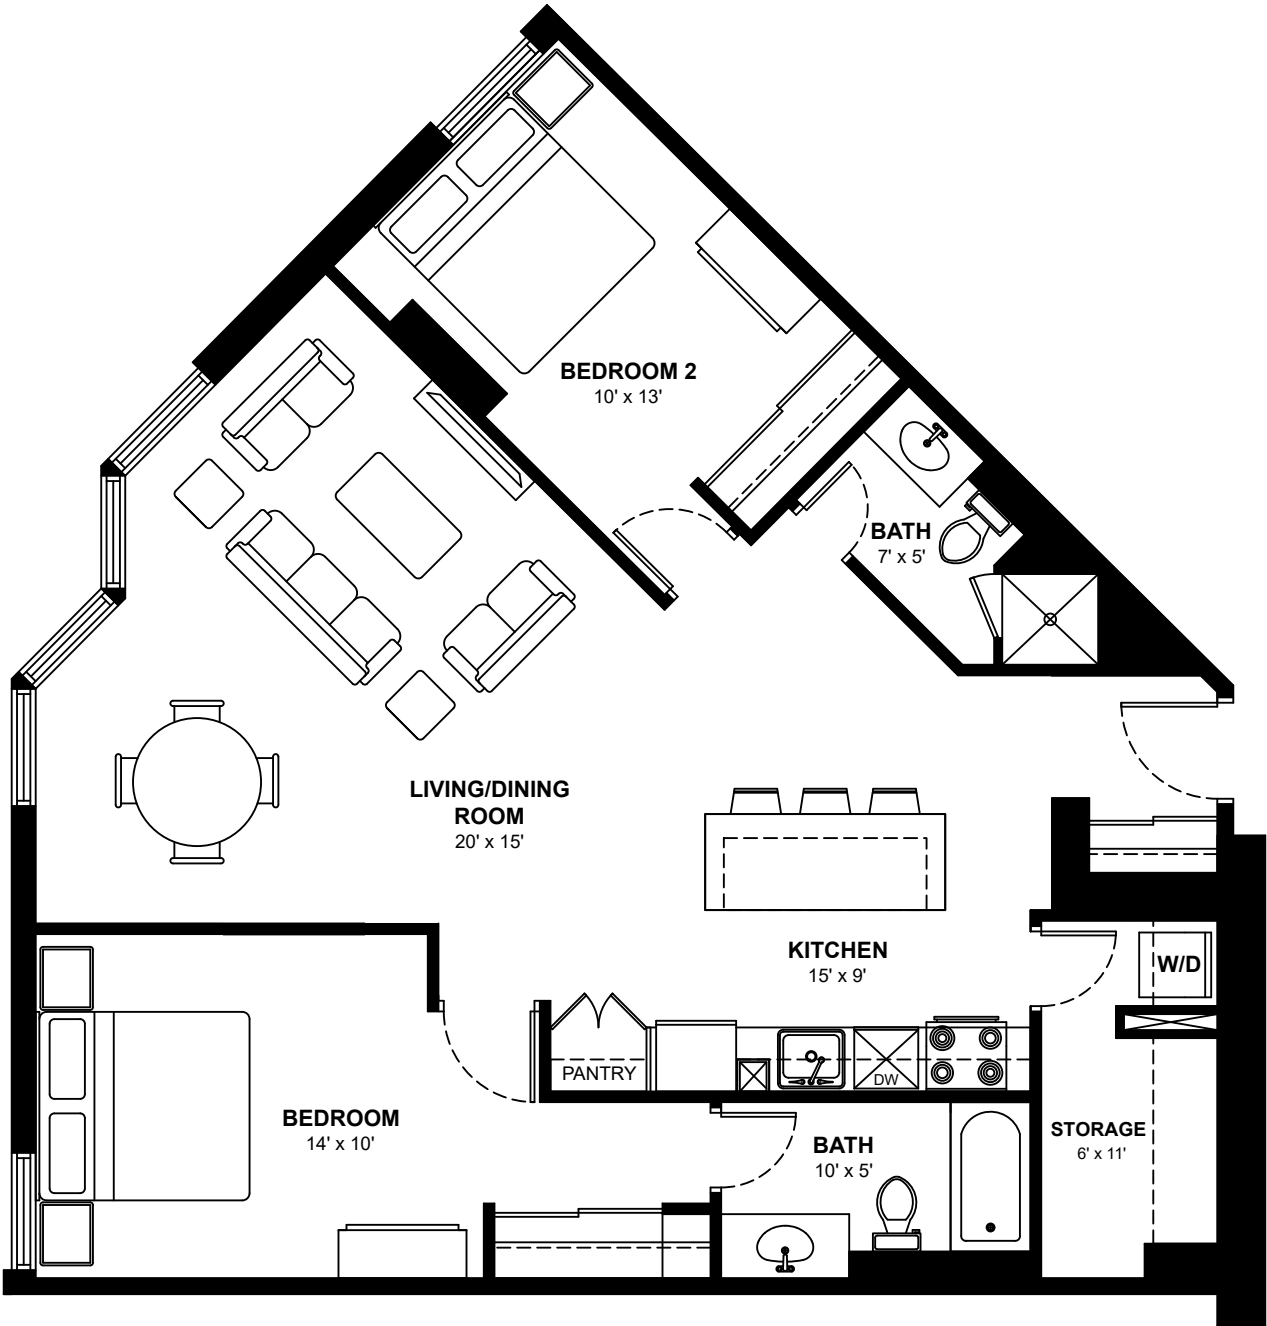

THE CARLISLE

221 Lyon St N, Ottawa

Two Bedroom Apartments

Approximately 1,136 sq. ft.

These floor plans are representative only. All dimensions are approximate.