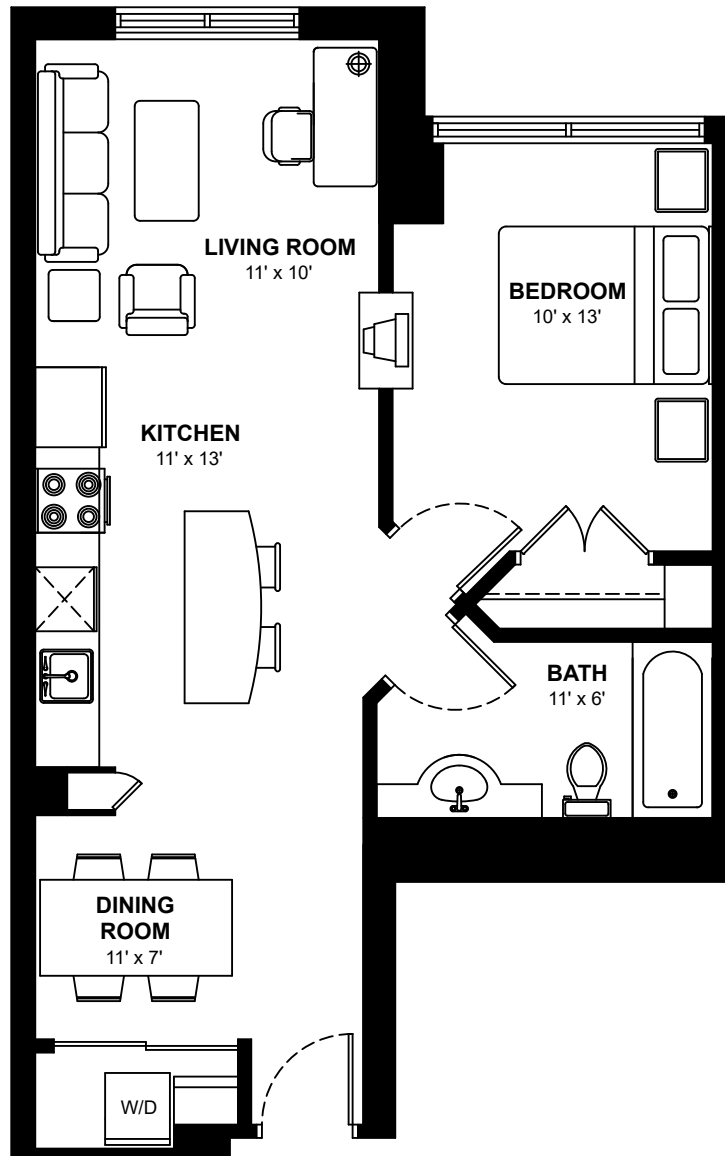

# MINTO YORKVILLE

61 Yorkville Ave, Toronto

## One Bedroom Apartments

Ranging from 645 to 685 sq. ft.

This floor plan represents a 645 sq. ft. apartment

These floor plans are representative only. All dimensions are approximate.