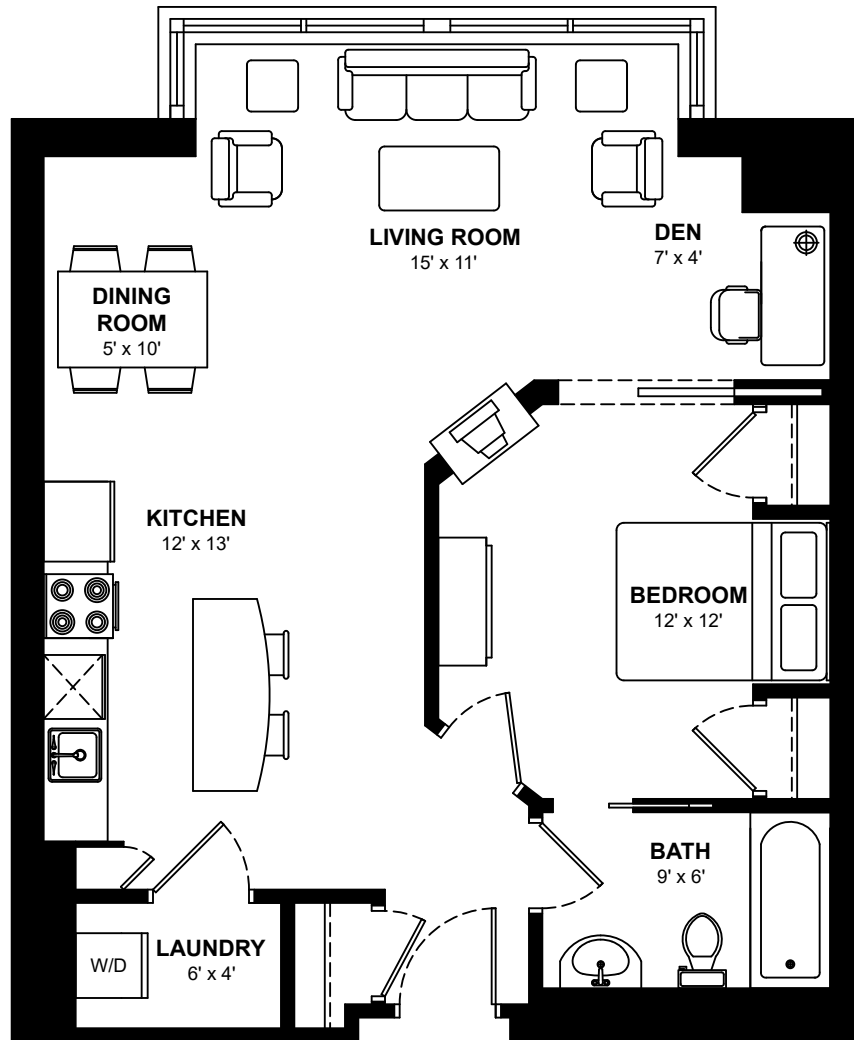

MINTO YORKVILLE

61 Yorkville Ave, Toronto

One Bedroom plus Den Apartments

Ranging from 645 to 685 sq. ft.

This floor plan represents a 685 sq. ft. apartment

These floor plans are representative only. All dimensions are approximate.