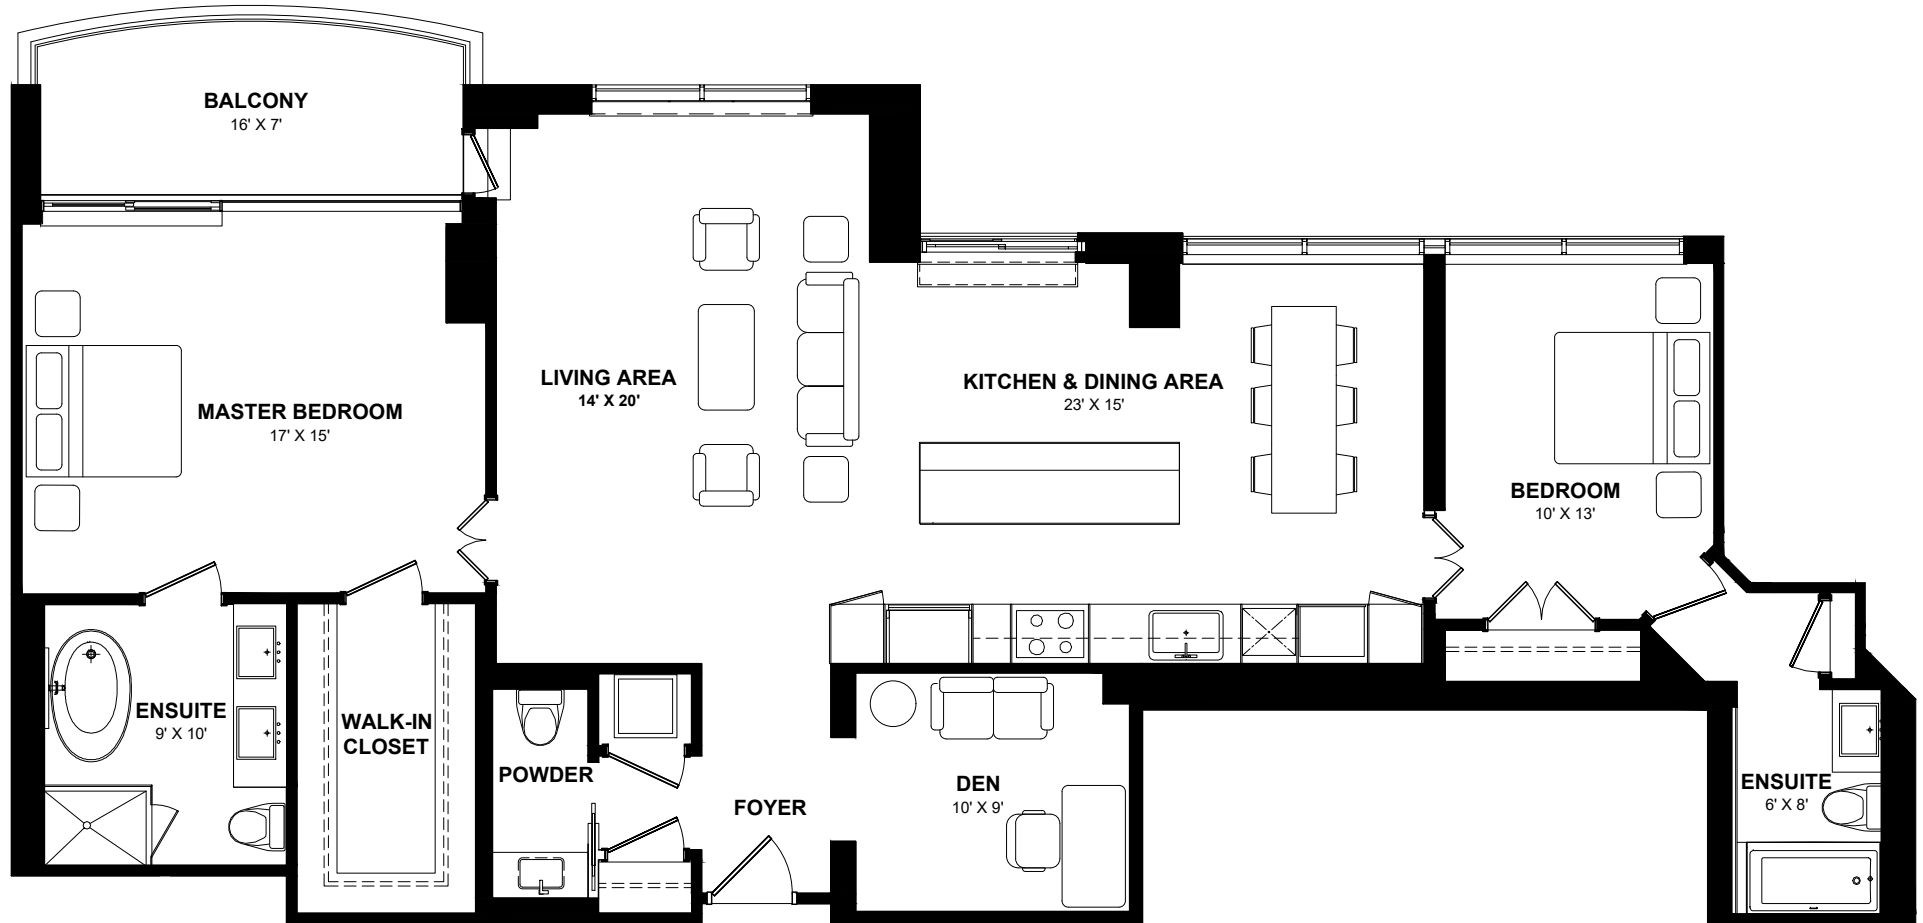

MINTO YORKVILLE

61 Yorkville Ave, Toronto

THE ELGIN

Two Bedroom with Den Apartments

This floor plan represents a 1,682 sq. ft. apartment

These floor plans are representative only. All dimensions are approximate.