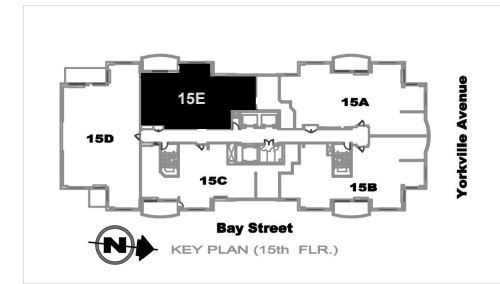

MINTO YORKVILLE

61 Yorkville Ave, Toronto

THE ELGIN

Two Bedroom with Den Apartments

This floor plan represents a 1,682 sq. ft. apartment

These floor plans are representative only. All dimensions are approximate.