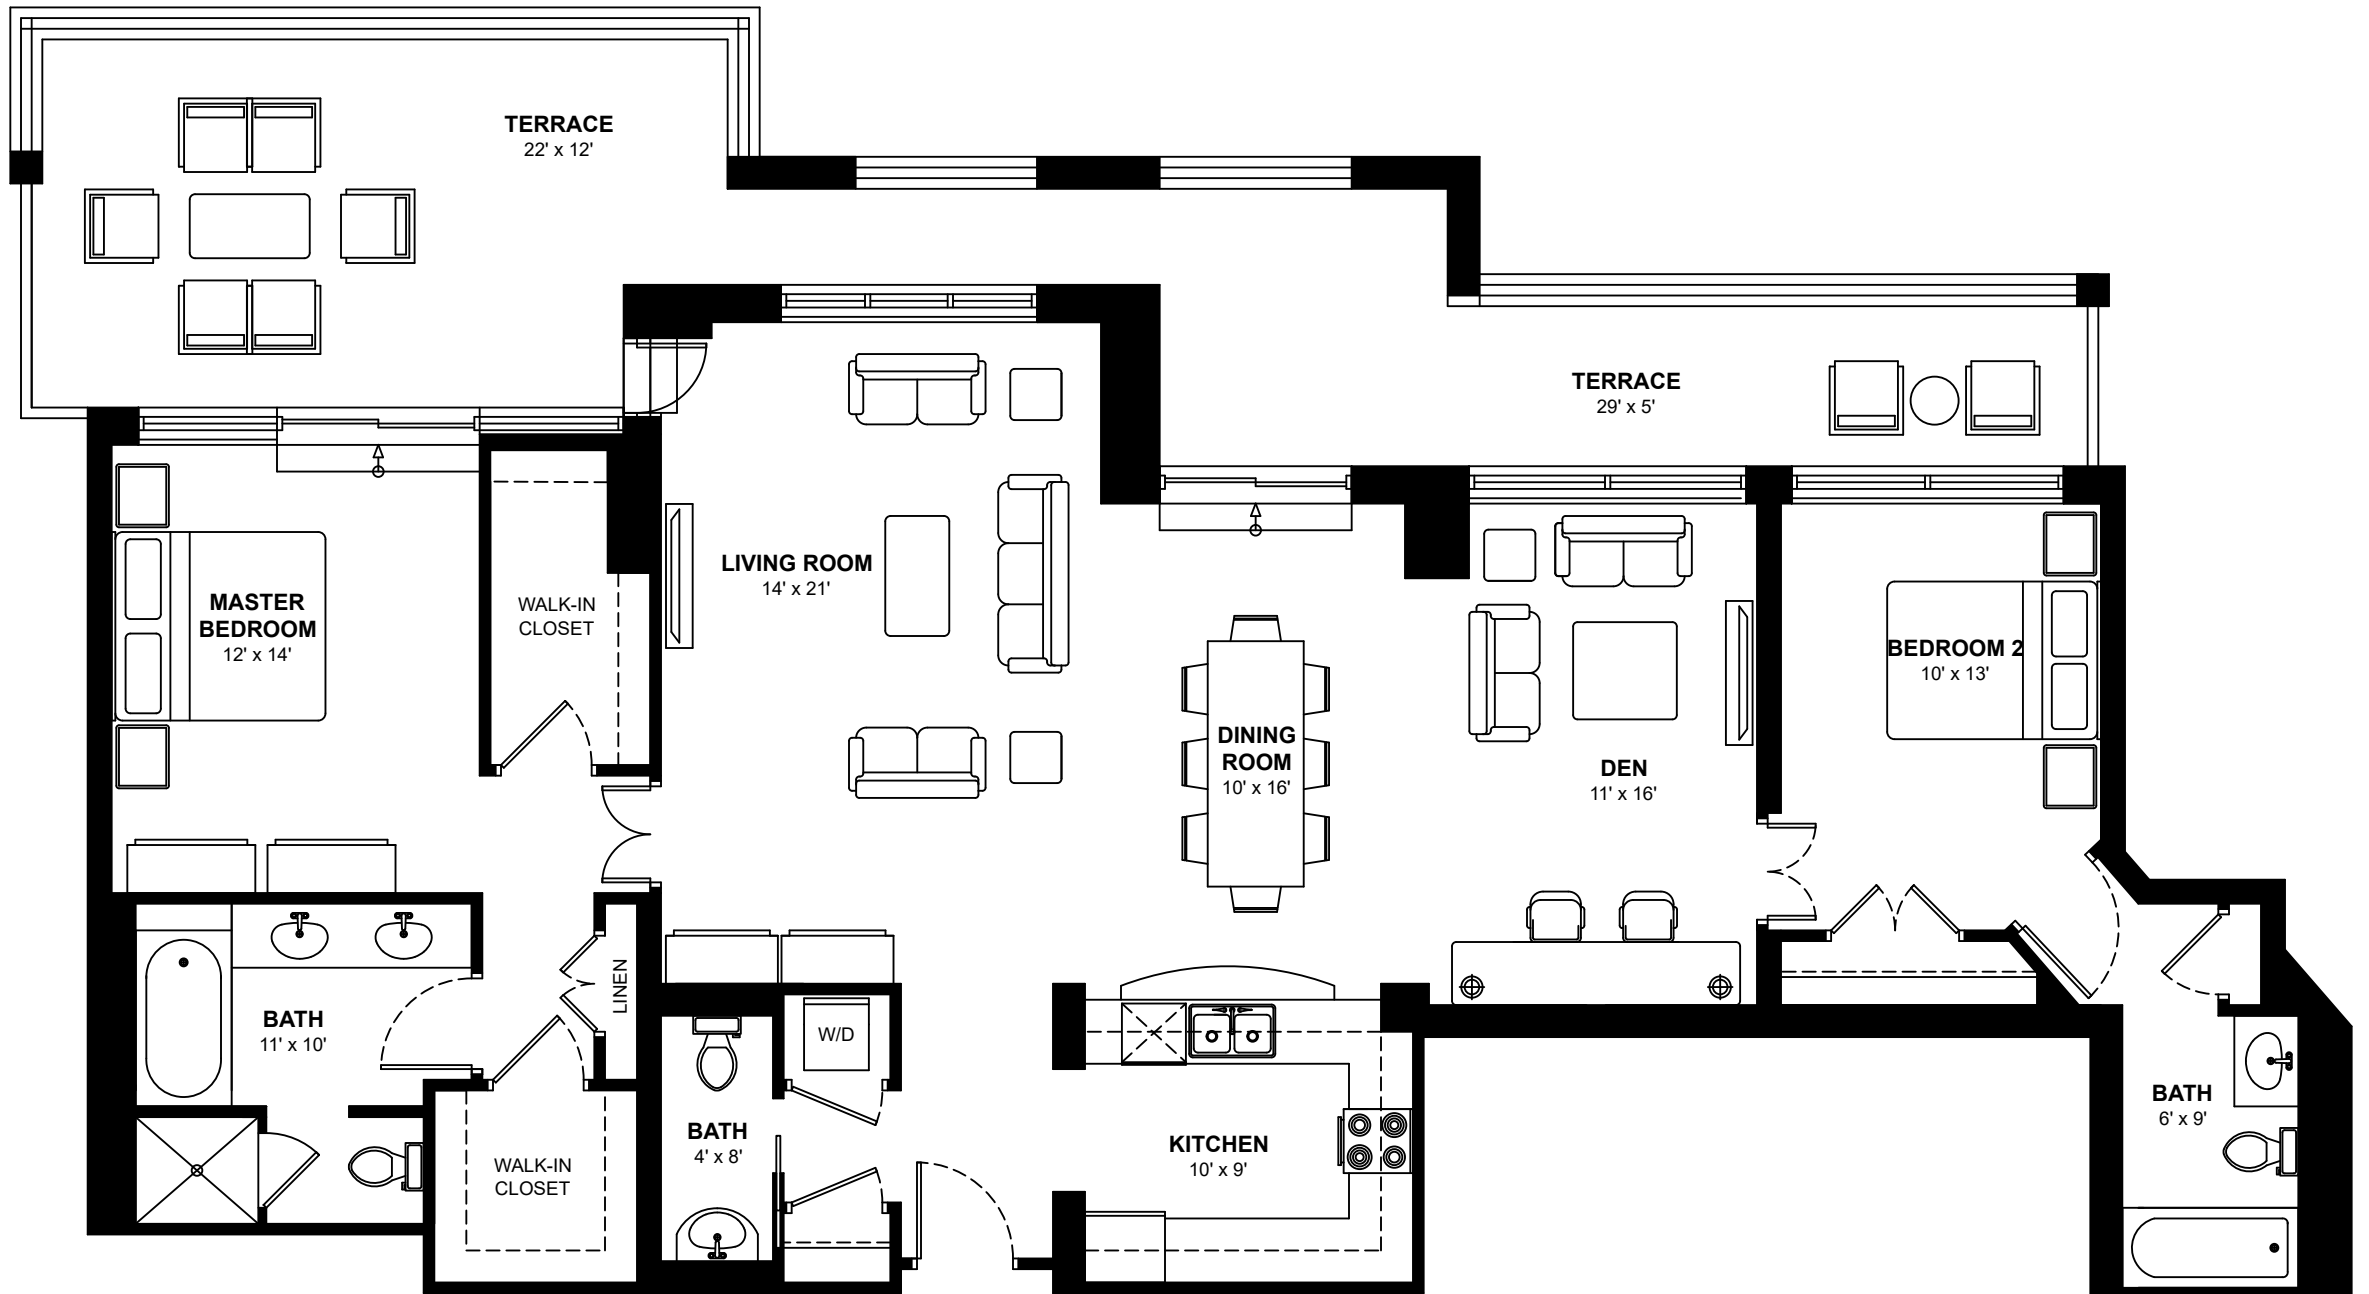

# MINTO YORKVILLE

61 Yorkville Ave, Toronto

## Two Bedroom plus Den Penthouses

Ranging from 1,540 to 2,115 sq. ft.

This floor plan represents a 1,667 sq. ft. penthouse

These floor plans are representative only. All dimensions are approximate.