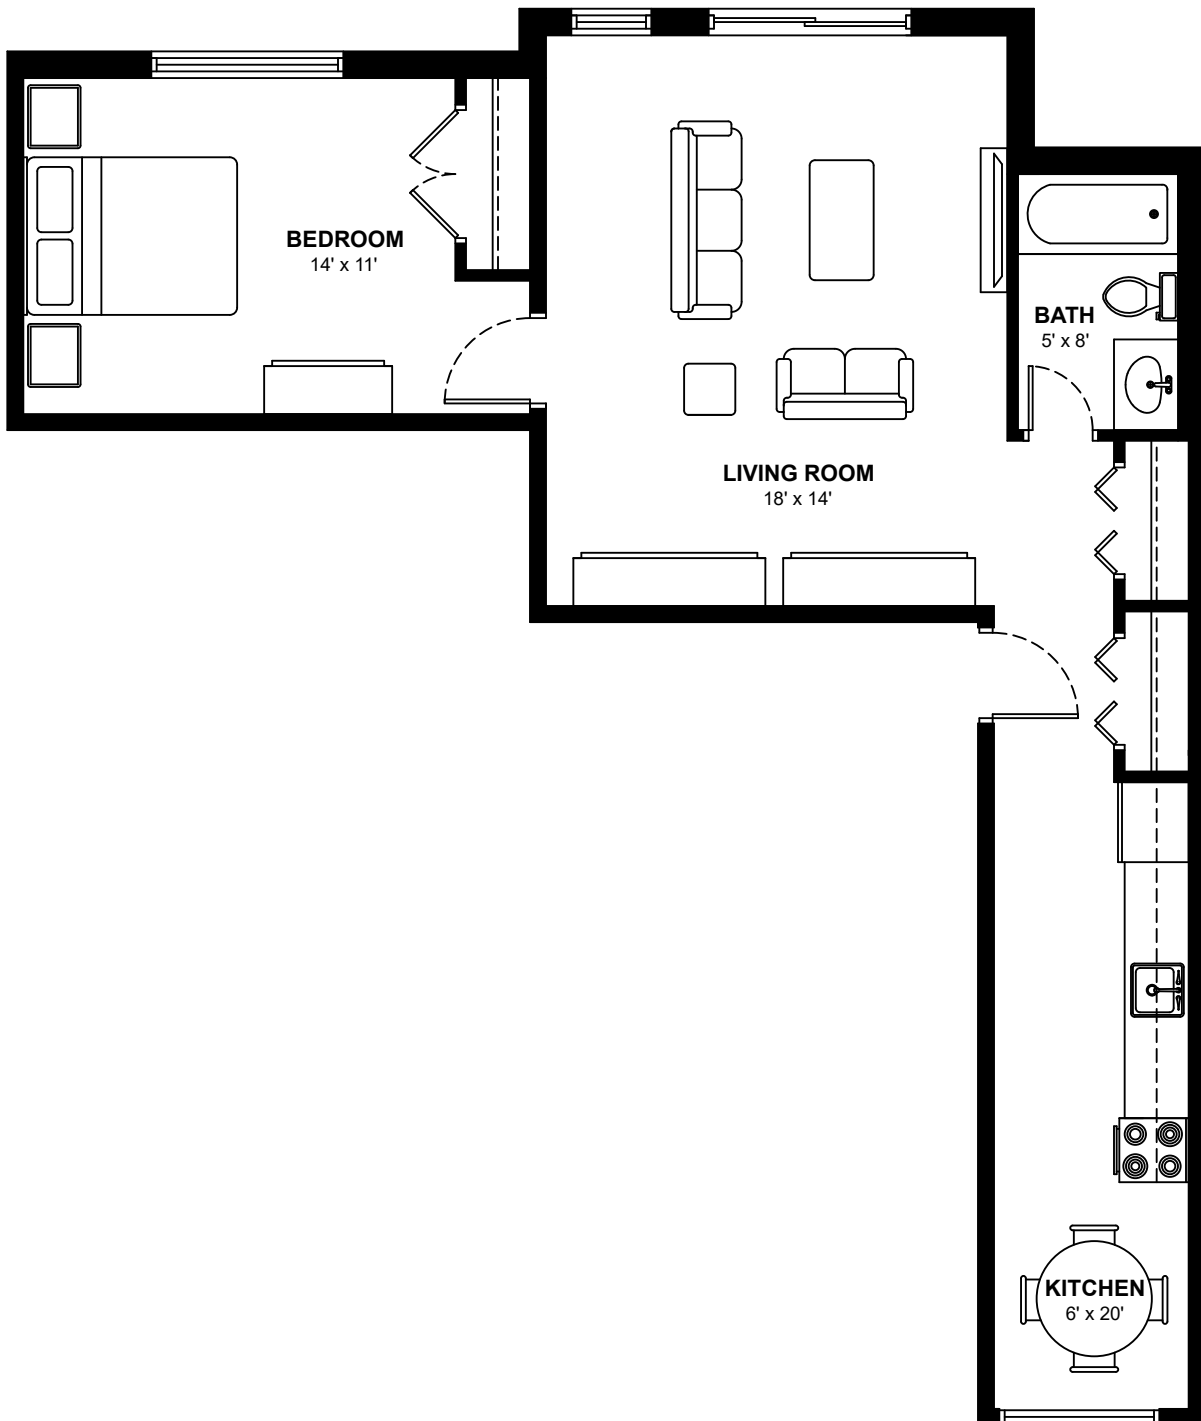

RICHGROVE

7 & 21 Richgrove Dr, Etobicoke

One Bedroom Apartments

Approximately 758 sq. ft.

These floor plans are representative only. All dimensions are approximate.