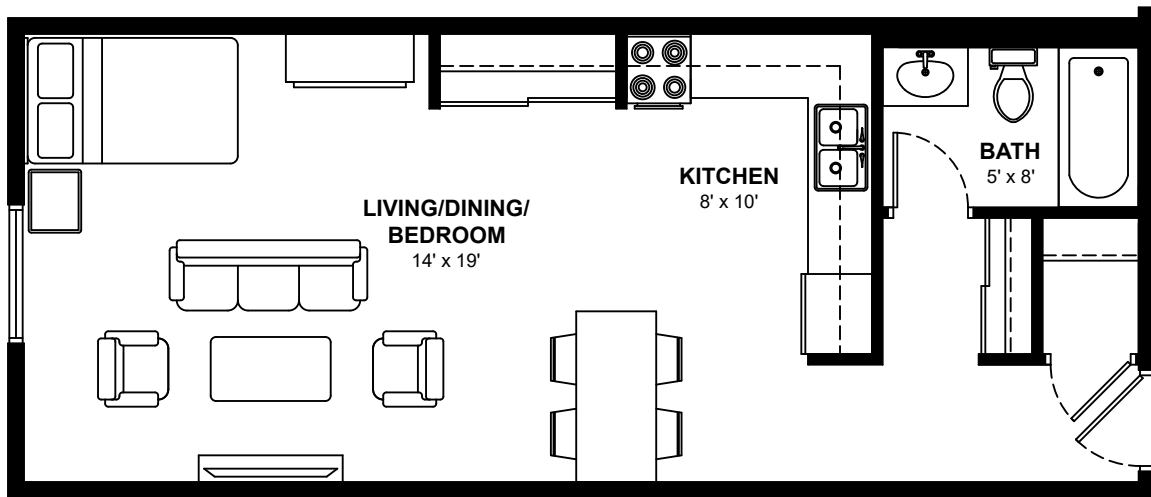

695 PROUDFOOT LANE

695 Proudfoot Lane, London

Bachelor Apartments

Approximately 500 sq. ft.

These floor plans are representative only. All dimensions are approximate.