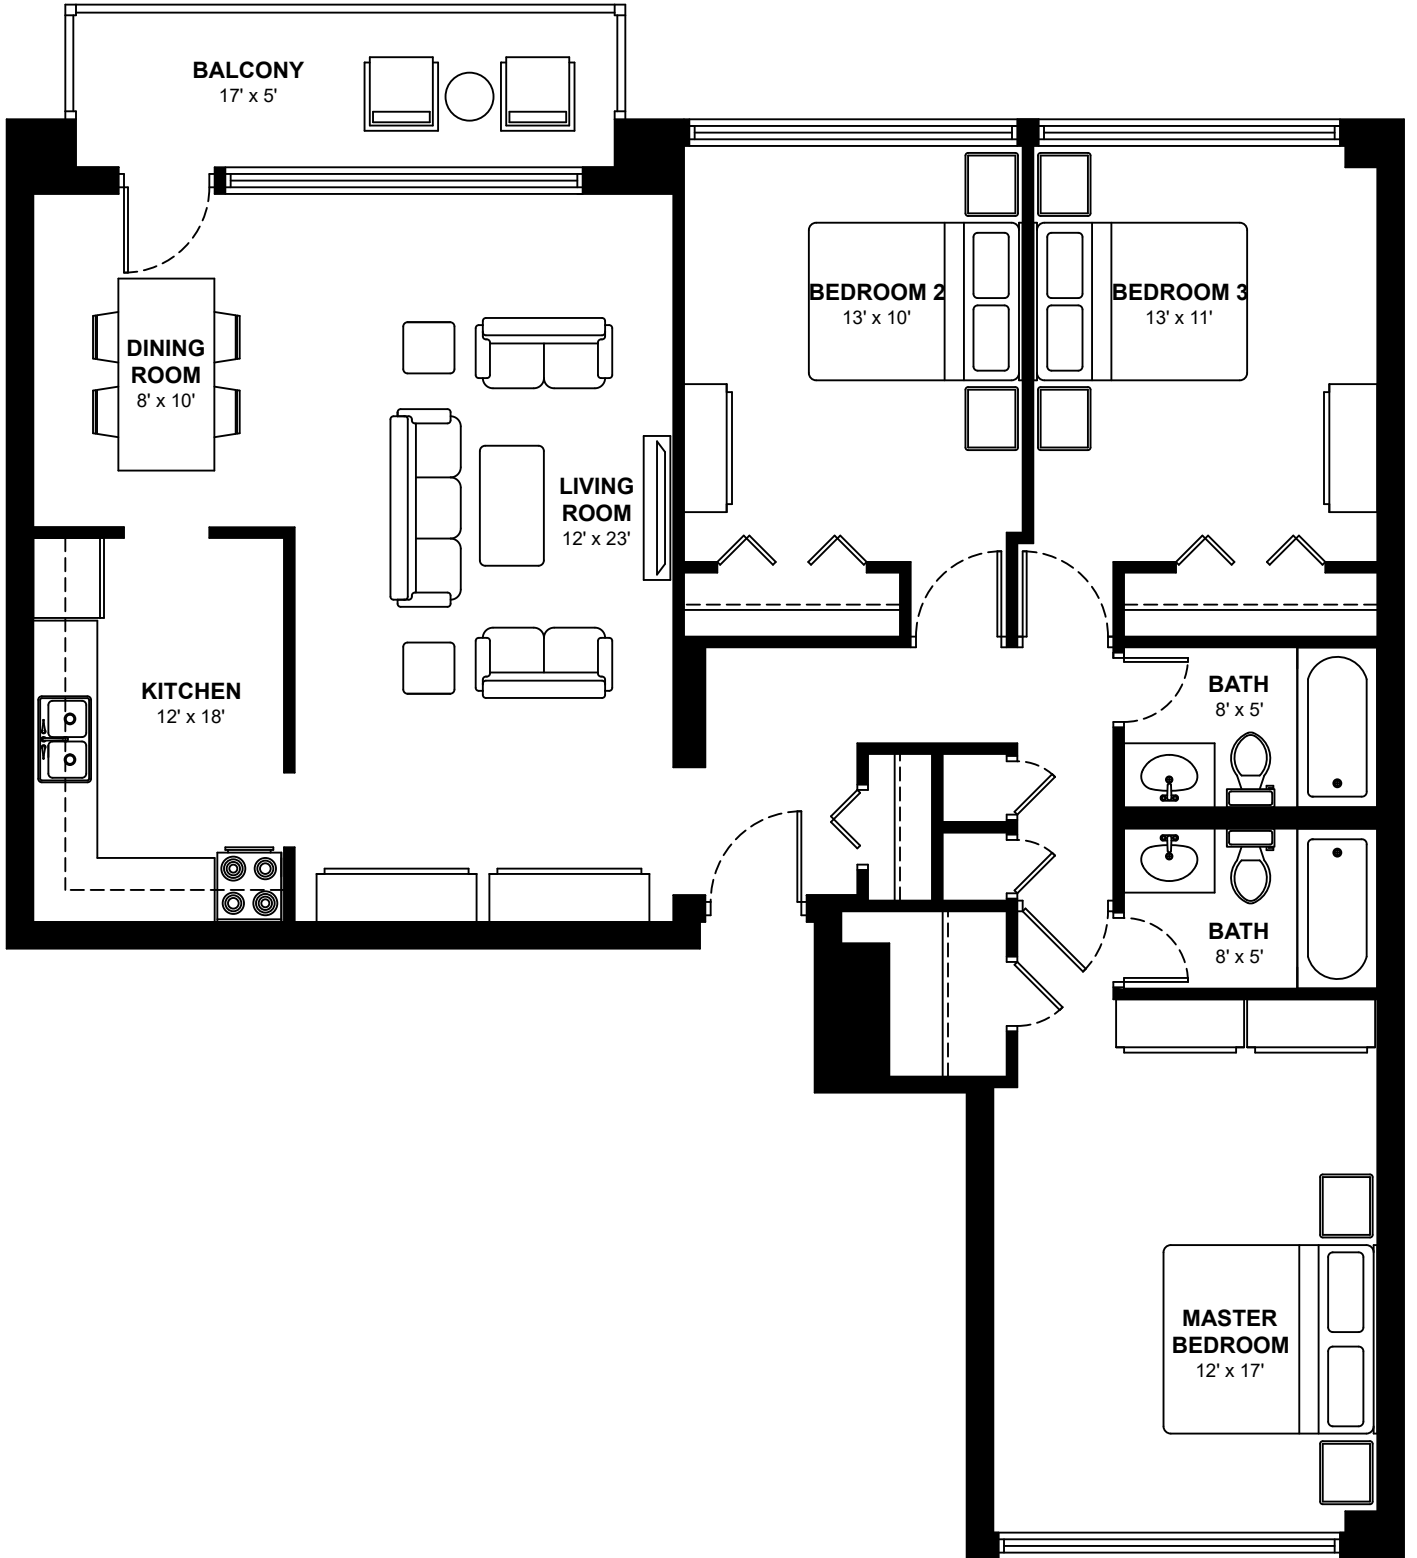

RICHGROVE

7 & 21 Richgrove Dr, Etobicoke

Three Bedroom Apartments

Approximately 1,209 sq. ft.

These floor plans are representative only. All dimensions are approximate.