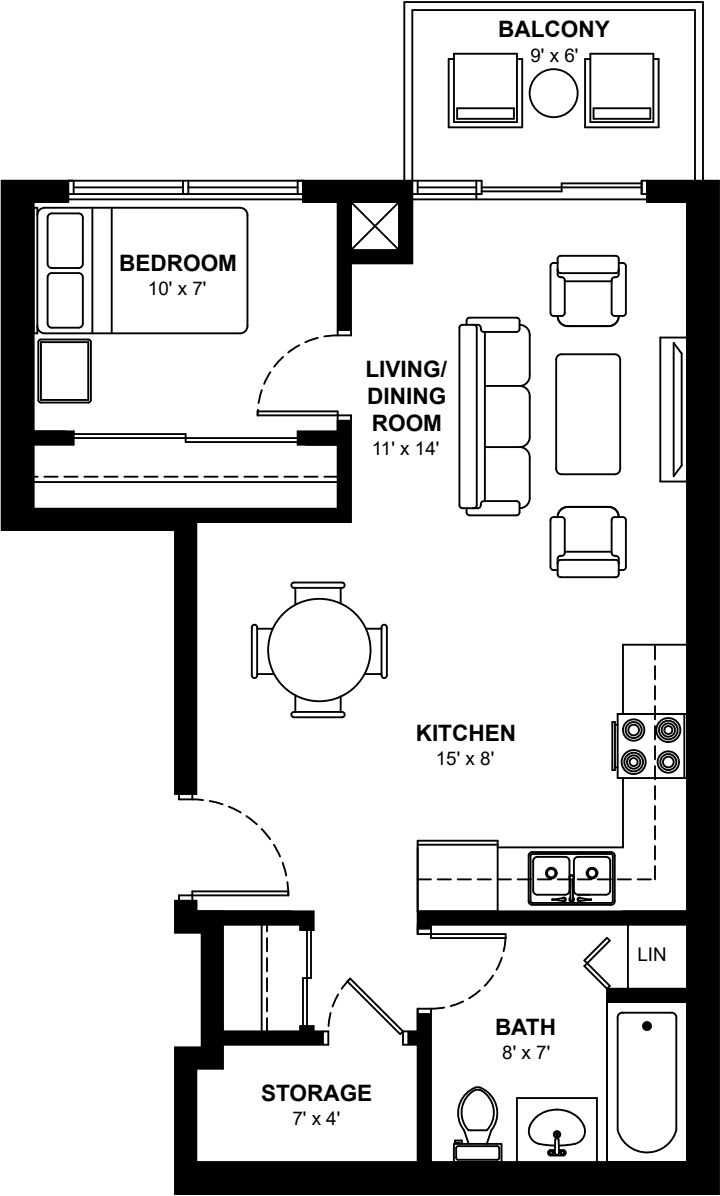

# 620 MARTIN GROVE

620 Martin Grove Rd, Etobicoke

## One Bedroom Apartments

Ranging from 546 to 766 sq. ft.

This floor plan represents a 594 sq. ft. apartment

These floor plans are representative only. All dimensions are approximate.