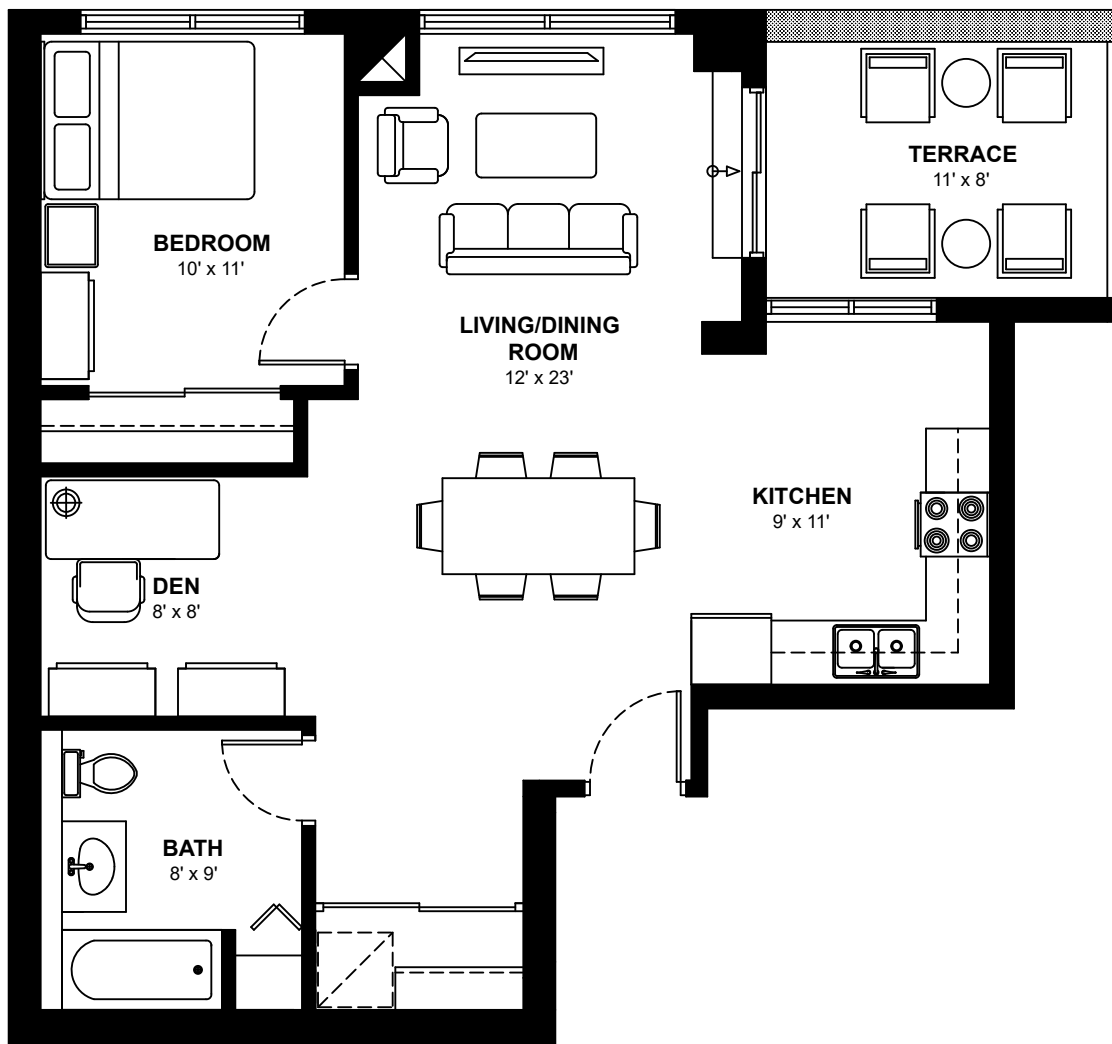

620 MARTIN GROVE

620 Martin Grove Rd, Etobicoke

One Bedroom plus Den Apartments

Ranging from 546 to 766 sq. ft.

This floor plan represents a 700 sq. ft. apartment

These floor plans are representative only. All dimensions are approximate.