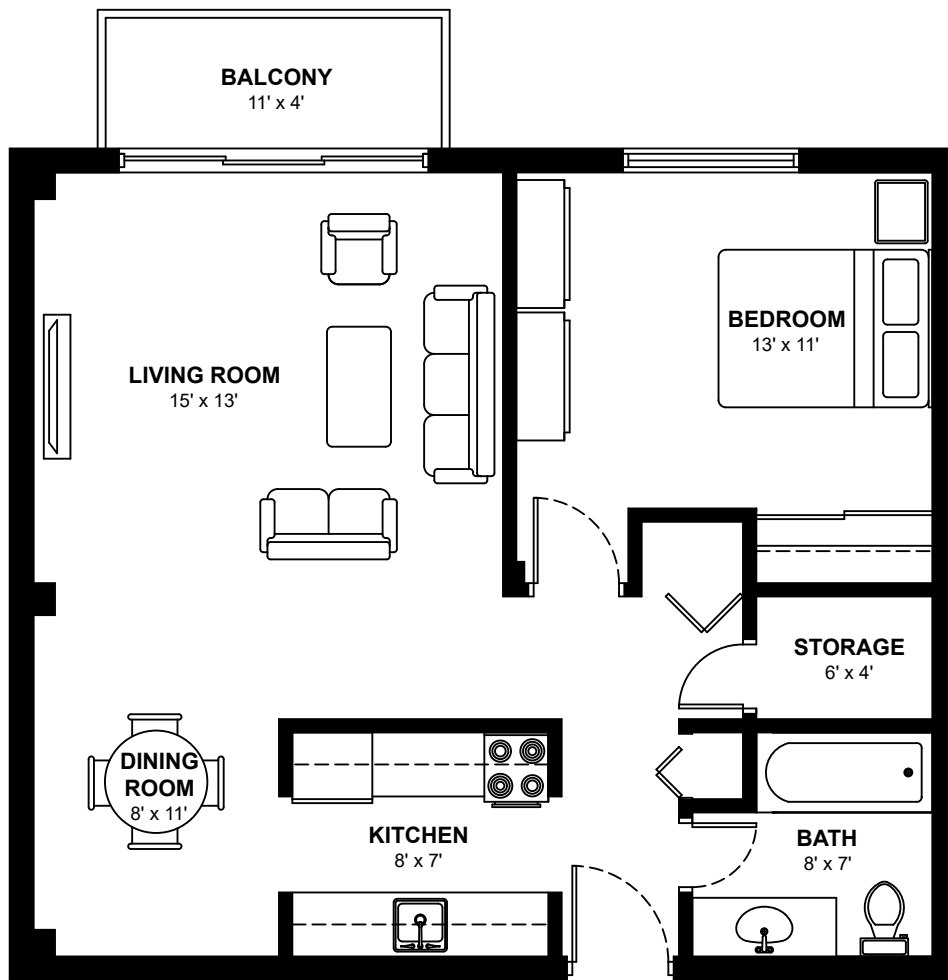

APPLEWOOD VILLAGE

3805 Marlborough Dr NE, Calgary

One Bedroom Apartments

Approximately 670 sq. ft.

These floor plans are representative only. All dimensions are approximate.