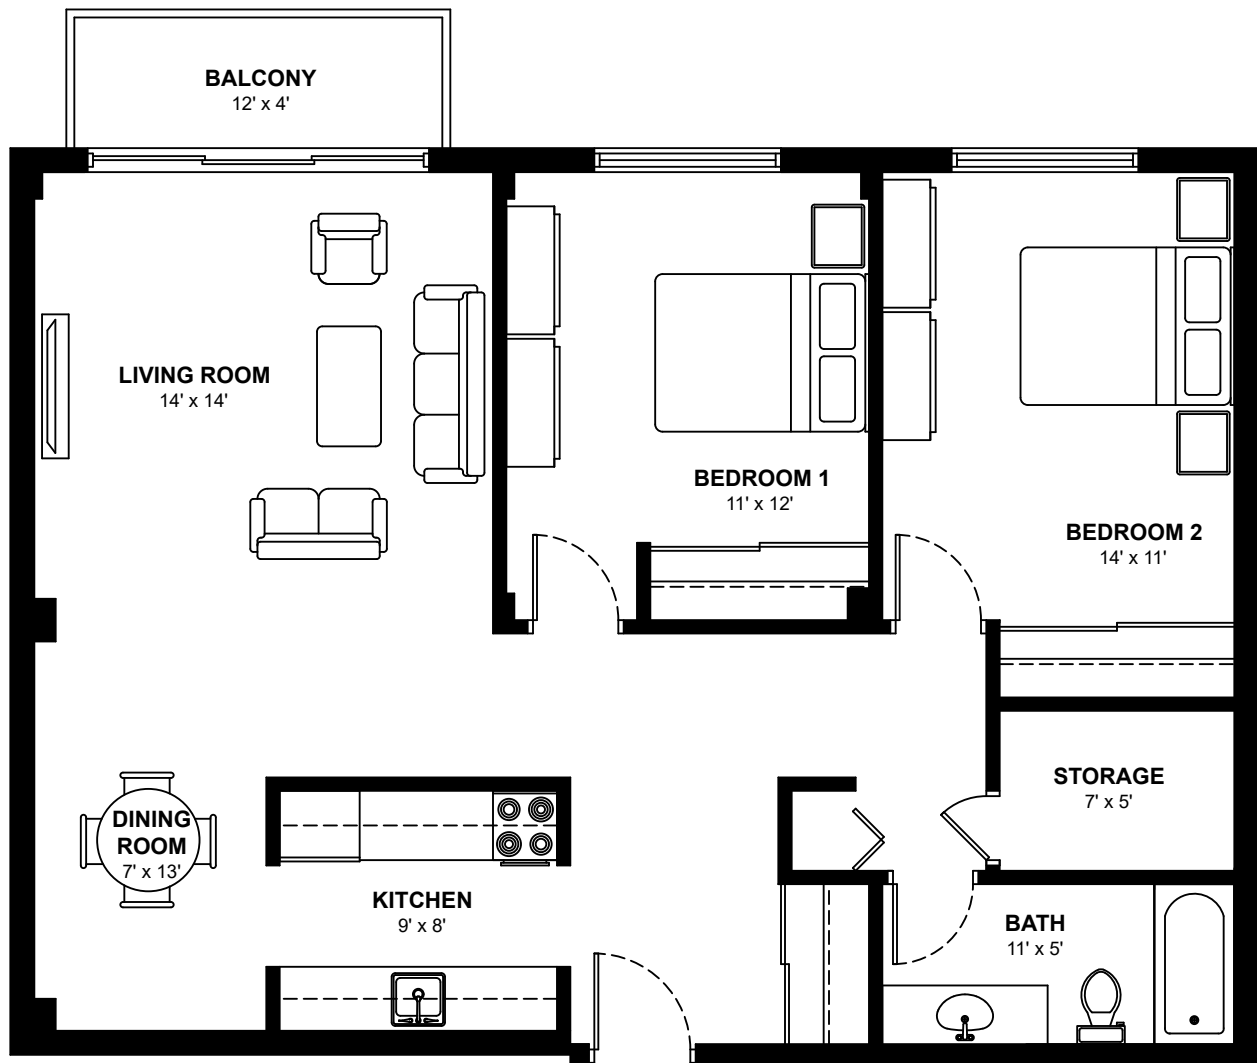

APPLEWOOD VILLAGE

3805 Marlborough Dr NE, Calgary

Two Bedroom Apartments

Approximately 865 sq. ft.

These floor plans are representative only. All dimensions are approximate.