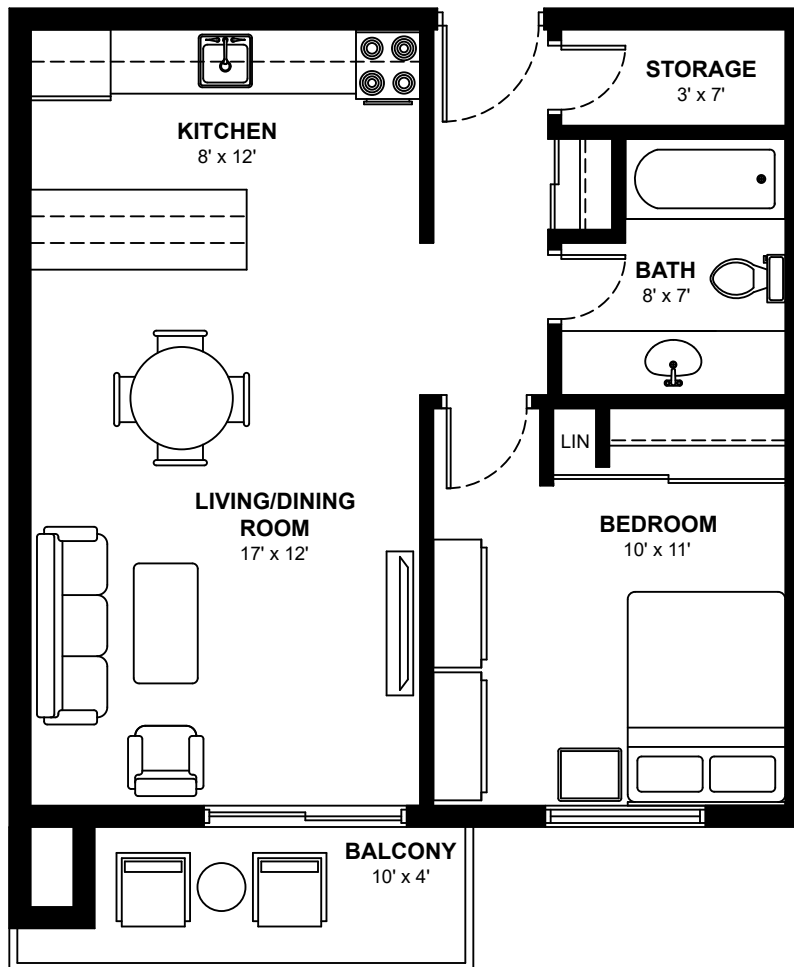

GLENMORE ESTATES

2120 Southland Dr SW, Calgary

One Bedroom Apartments

Approximately 616 sq. ft.

These floor plans are representative only. All dimensions are approximate.