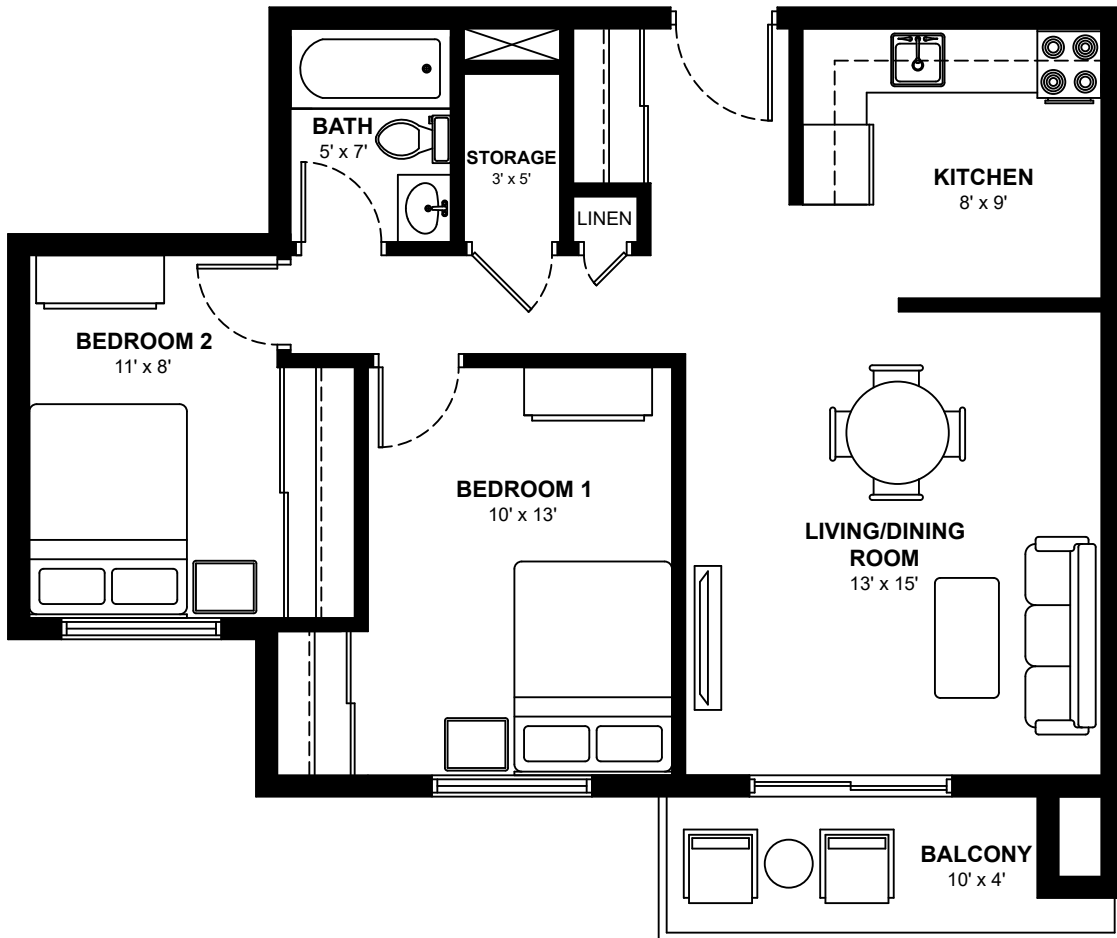

GLENMORE ESTATES

2120 Southland Dr SW, Calgary

Two Bedroom Apartments

Approximately 775 sq. ft.

These floor plans are representative only. All dimensions are approximate.