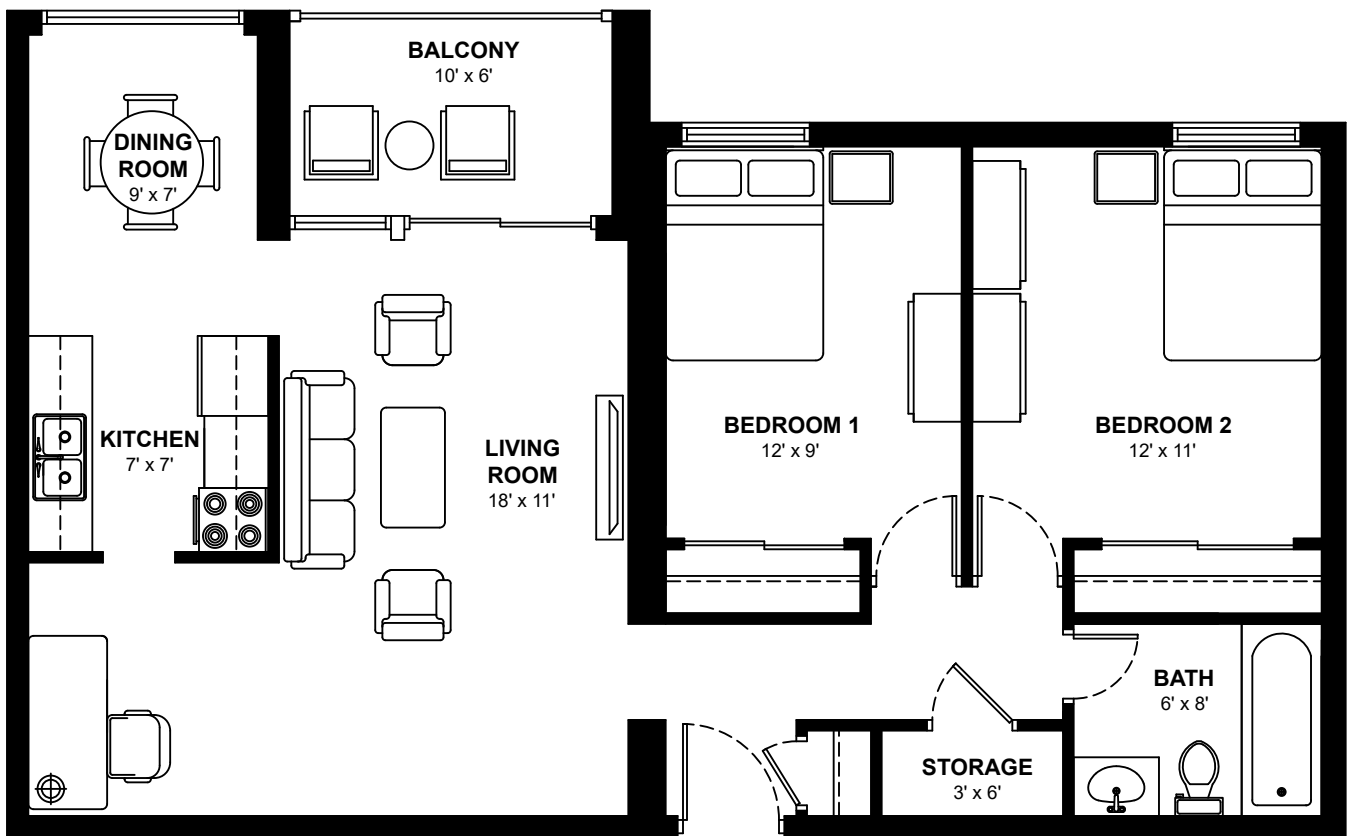

MARLBOROUGH COURT

1229 Marlborough Court, Oakville

Two Bedroom Apartments

Approximately 805 sq. ft.

These floor plans are representative only. All dimensions are approximate.