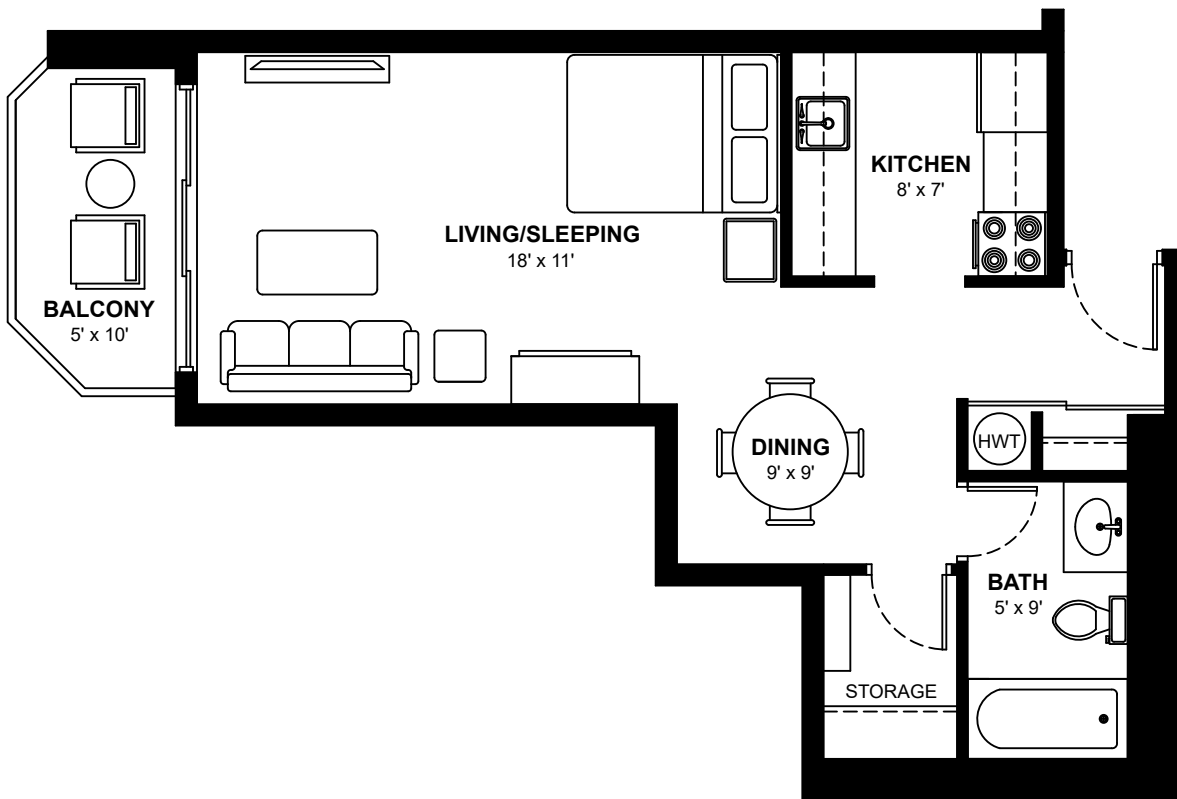

THE AVENTURA

18 & 20 Deerfield Dr, Nepean

Bachelor Apartments

Ranging from 432 to 462 sq. ft.

This floor plan represents a 435 sq. ft. apartment

These floor plans are representative only. All dimensions are approximate.