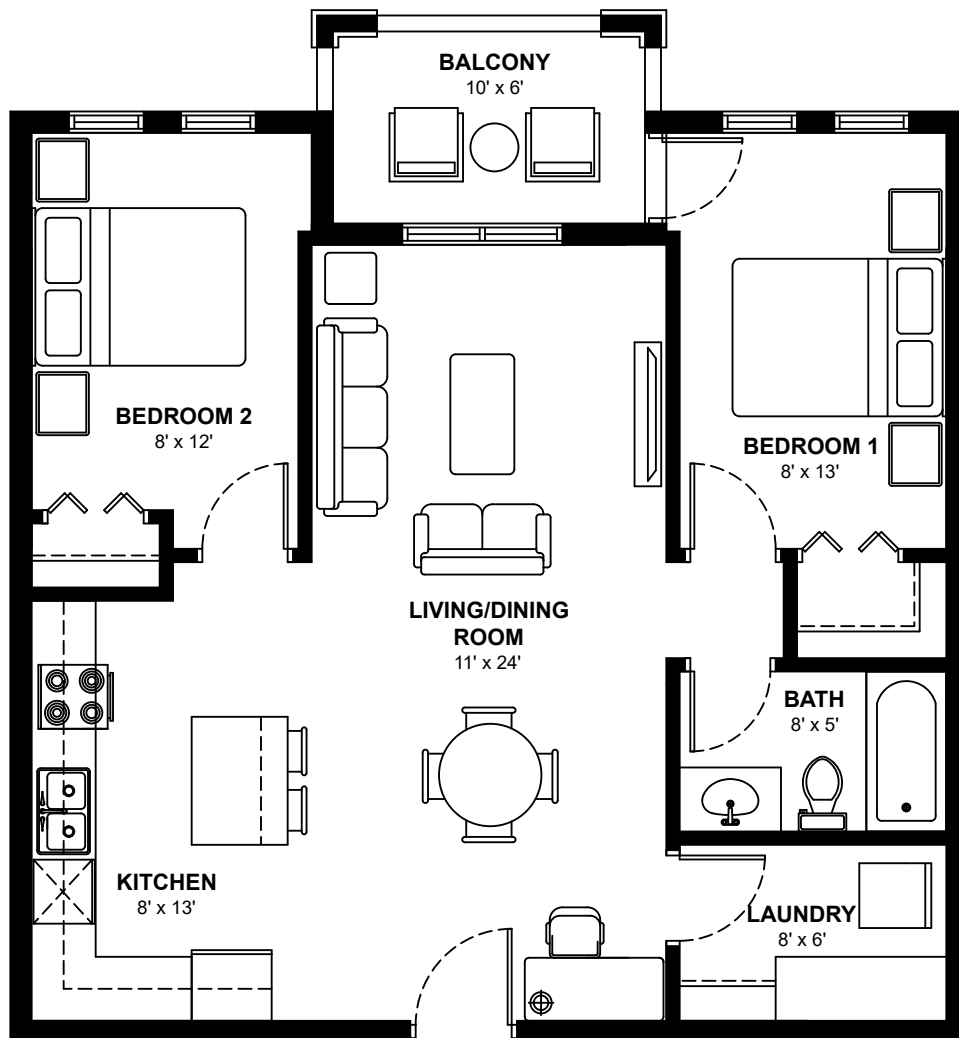

THE LAURIER

100 & 200 Quarry Villas SE, Calgary

Two Bedroom Apartments

Ranging from 836 to 1,028 sq. ft.

This floor plan represents a 836 sq. ft. apartment

These floor plans are representative only. All dimensions are approximate.