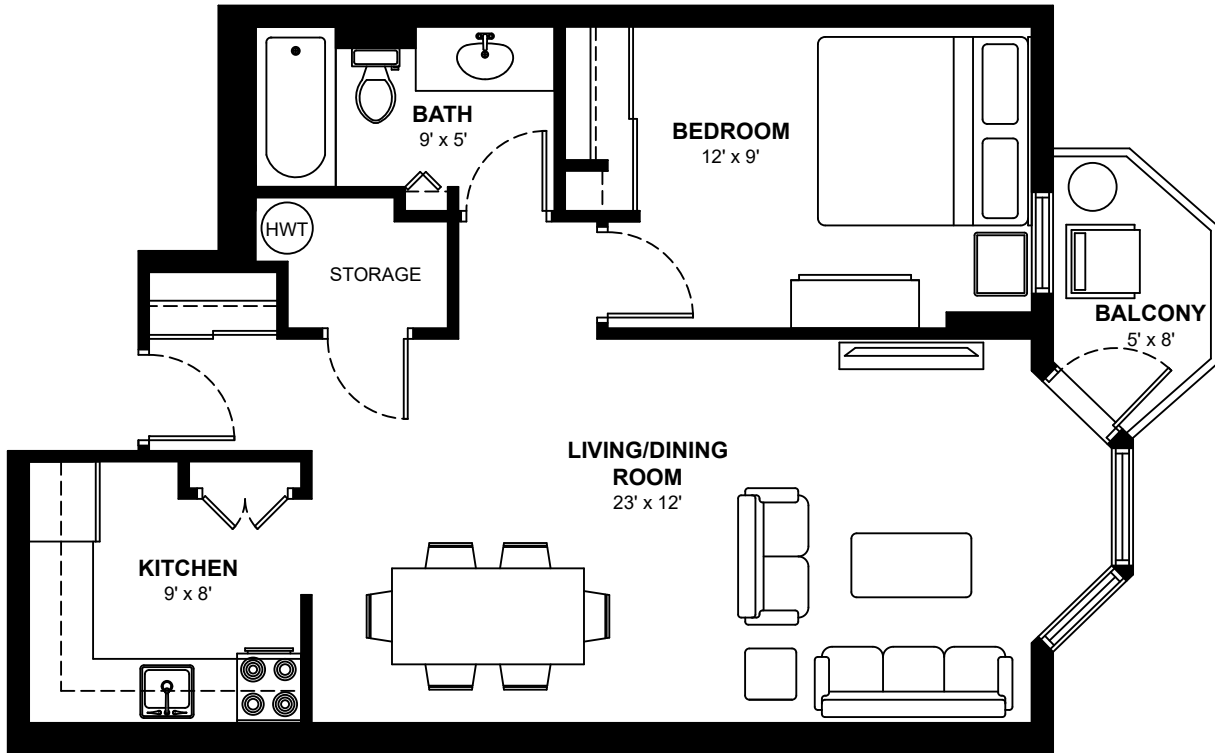

THE AVENTURA

18 & 20 Deerfield Dr, Nepean

One Bedroom Apartment

This floor plan represents a 622 sq. ft. apartment

These floor plans are representative only. All dimensions are approximate.