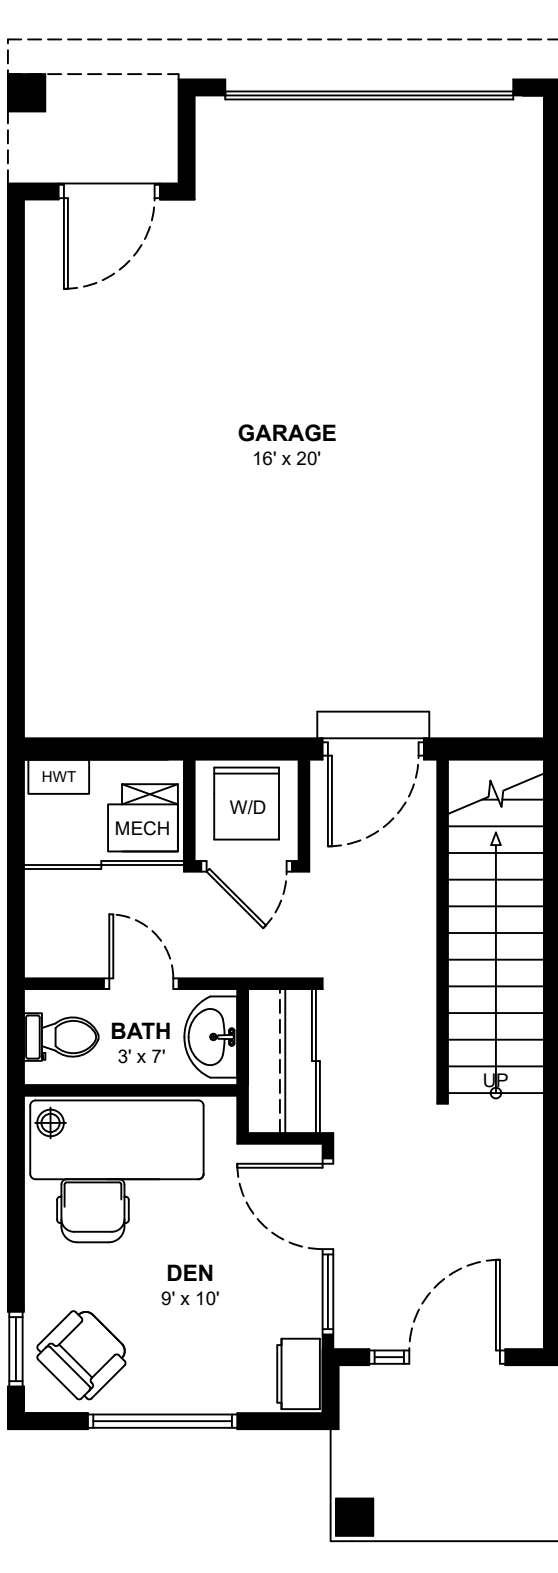

APPLEWOOD TOWNHOMES

3805 Marlborough Dr NE, Calgary

Three Bedroom Townhomes

Approximately 1,577 sq. ft.

BASEMENT FLOOR PLAN

GROUND FLOOR PLAN

SECOND FLOOR PLAN