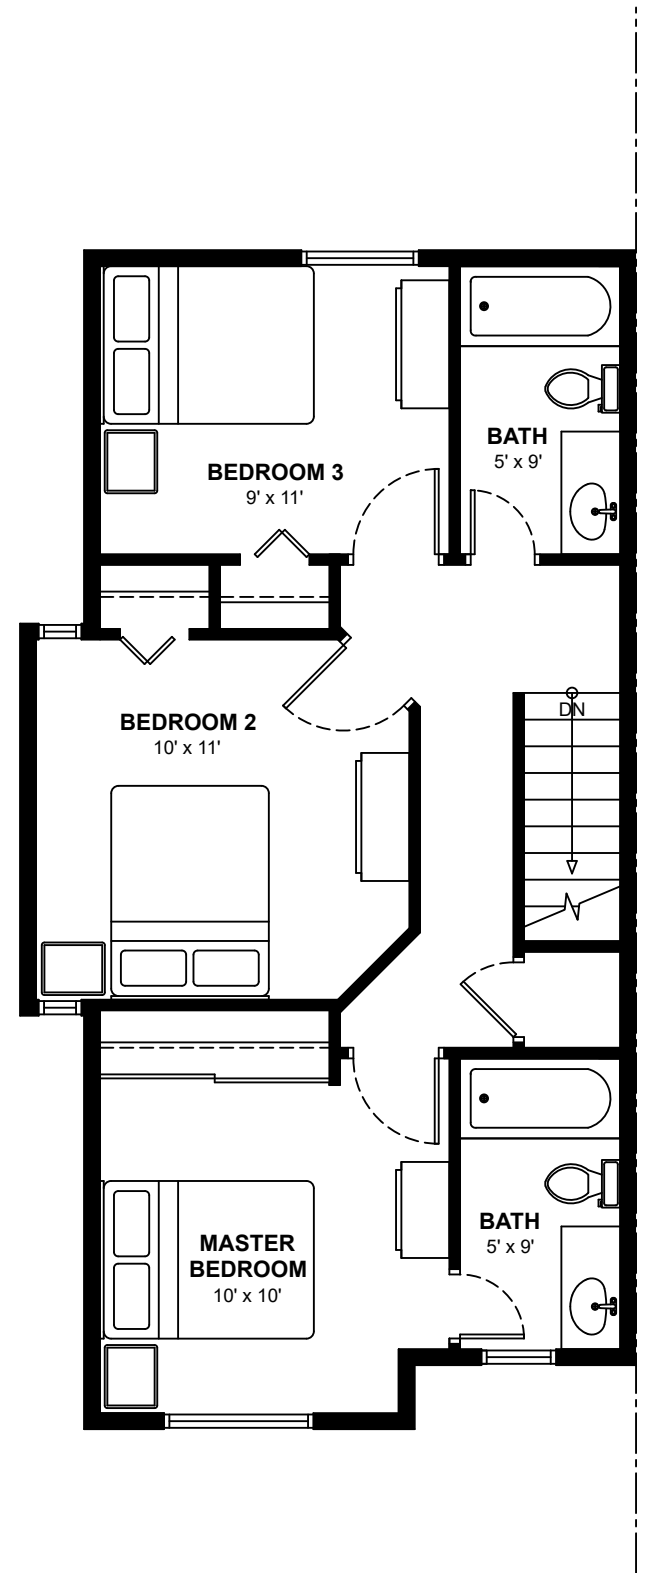

APPLEWOOD TOWNHOMES

3805 Marlborough Dr NE, Calgary

Three Bedroom Townhomes

Approximately 1,577 sq. ft.

BASEMENT FLOOR PLAN

GROUND FLOOR PLAN

SECOND FLOOR PLAN