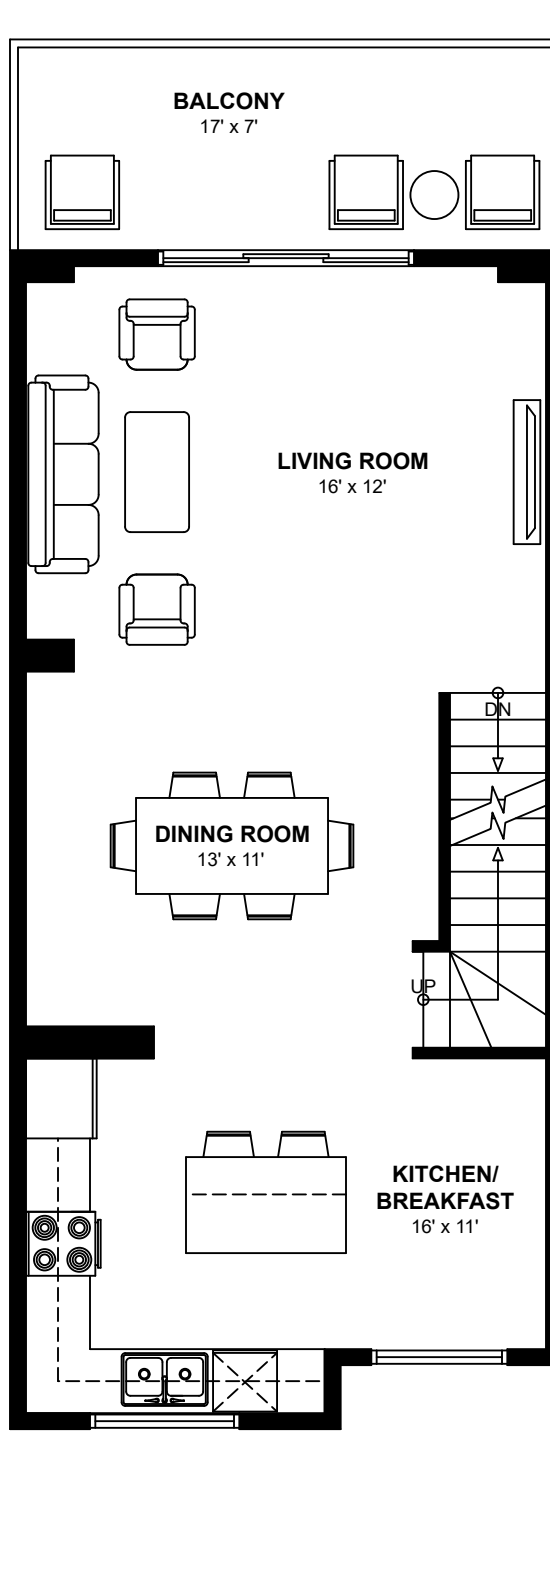

APPLEWOOD TOWNHOMES

3805 Marlborough Dr NE, Calgary

Three Bedroom Townhomes

Approximately 1,577 sq. ft.

BASEMENT FLOOR PLAN

GROUND FLOOR PLAN

SECOND FLOOR PLAN