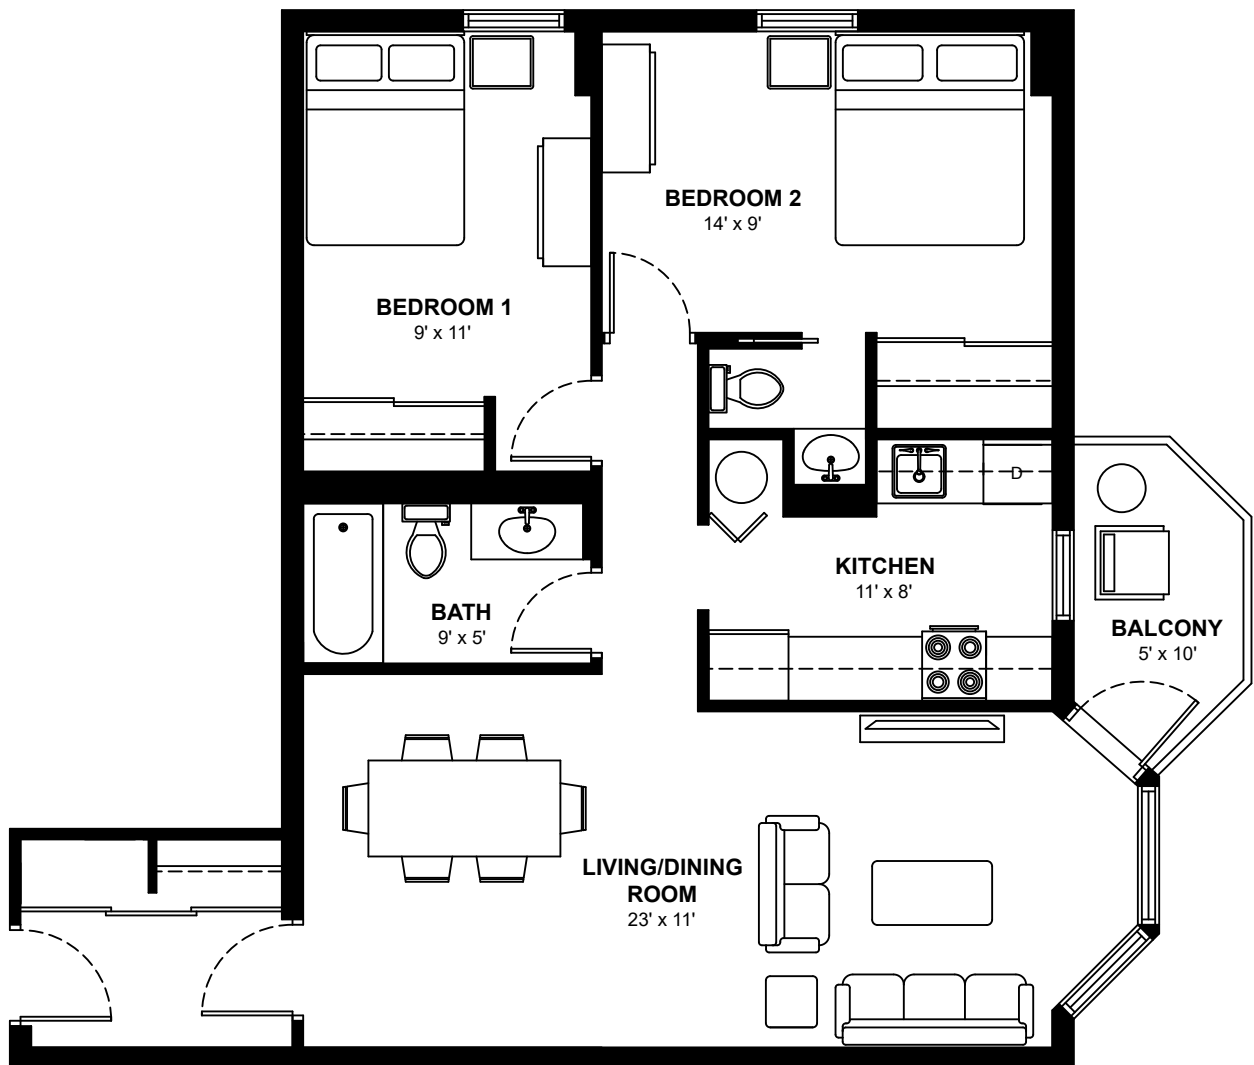

# THE AVENTURA

18 & 20 Deerfield Dr, Nepean

## Two Bedroom Apartments

Ranging from 770 to 818 sq. ft.

This floor plan represents a 817 sq. ft. apartment

These floor plans are representative only. All dimensions are approximate.