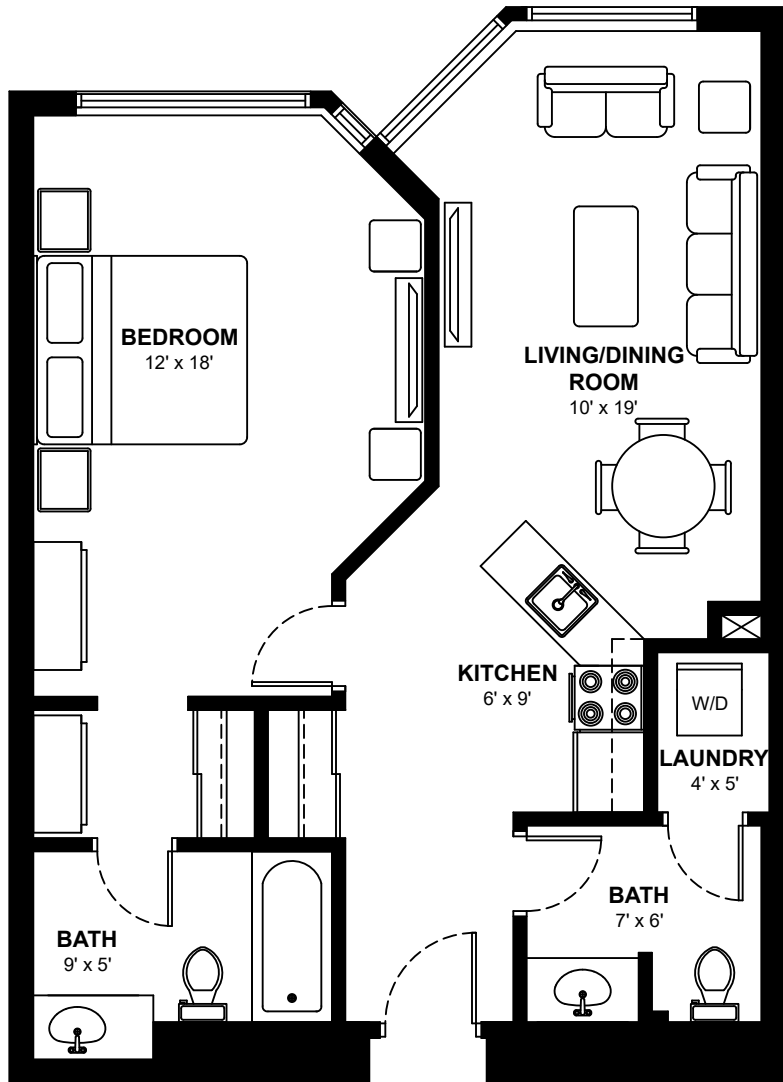

ONE80FIVE

185 Lyon St N, Ottawa

One Bedroom Apartments

Ranging from 650 to 800 sq. ft.

This floor plan represents a 670 sq. ft. apartment

These floor plans are representative only. All dimensions are approximate.