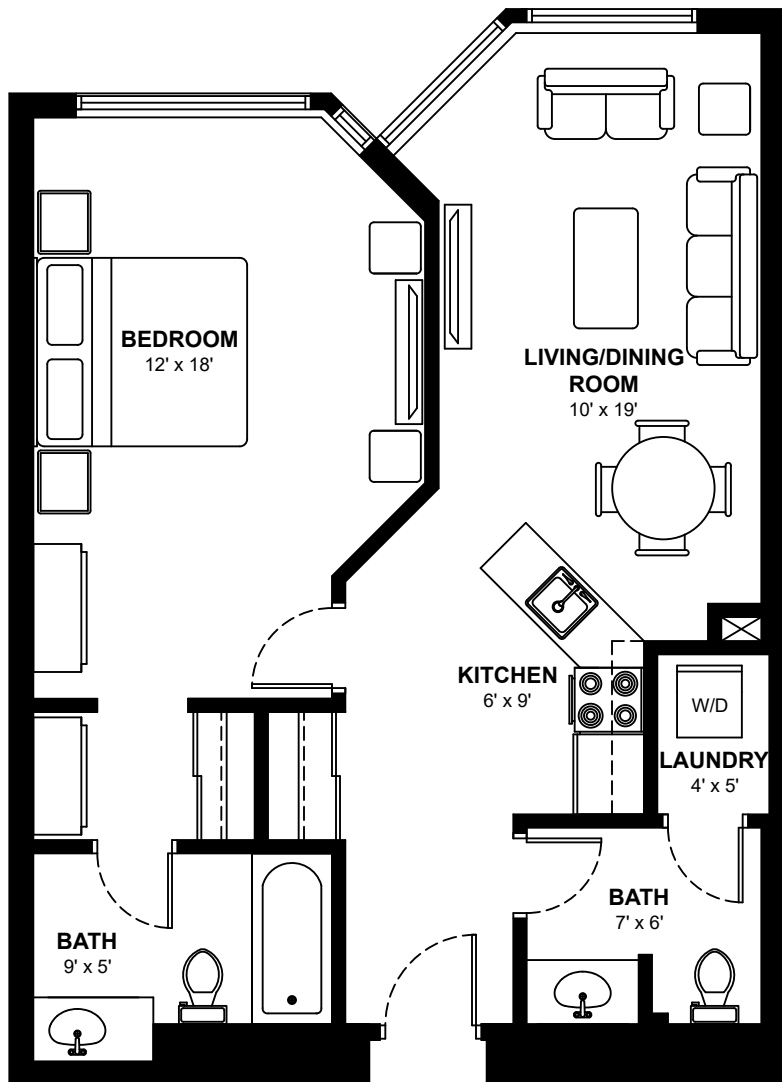

ONE80FIVE

185 Lyon St N, Ottawa

One Bedroom Apartments

Ranging from 650 to 800 sq. ft.

This floor plan represents a 670 sq. ft. apartment

These floor plans are representative only. All dimensions are approximate.

ONE80FIVE

185 Lyon St N, Ottawa

One Bedroom Apartments

Approximately 677 sq. ft.

These floor plans are representative only. All dimensions are approximate.