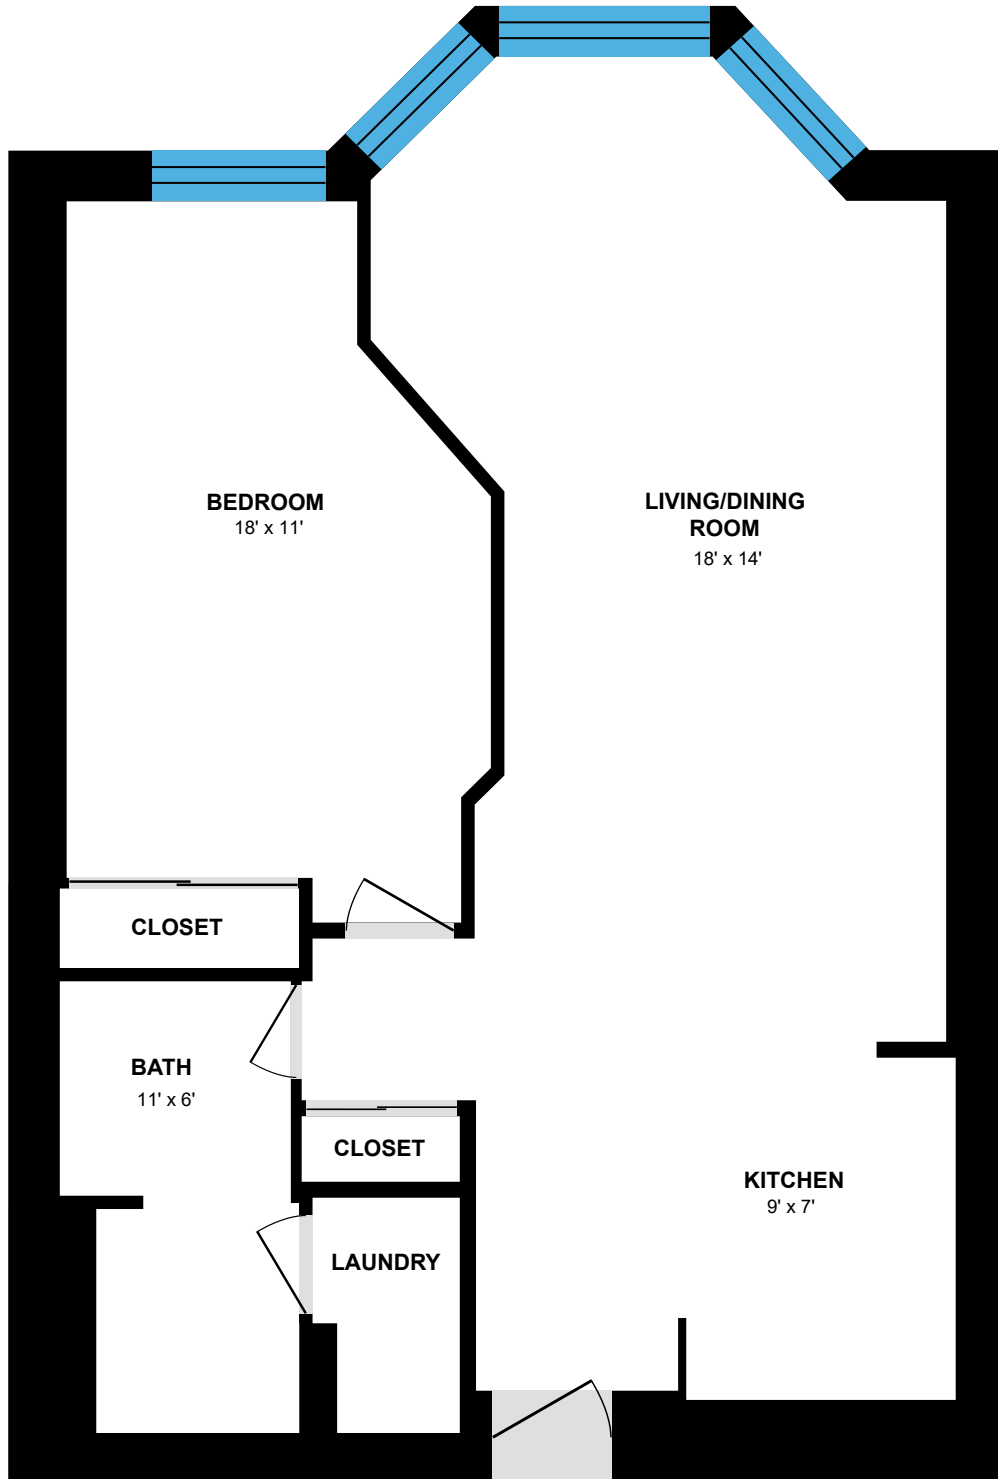

ONE80FIVE

185 Lyon St N, Ottawa

One Bedroom Apartments

Ranging from 650 to 800 sq. ft.

This floor plan represents a 670 sq. ft. apartment

These floor plans are representative only. All dimensions are approximate.

ONE80FIVE

185 Lyon St N, Ottawa

One Bedroom Apartments

Approximately 677 sq. ft.

These floor plans are representative only. All dimensions are approximate.