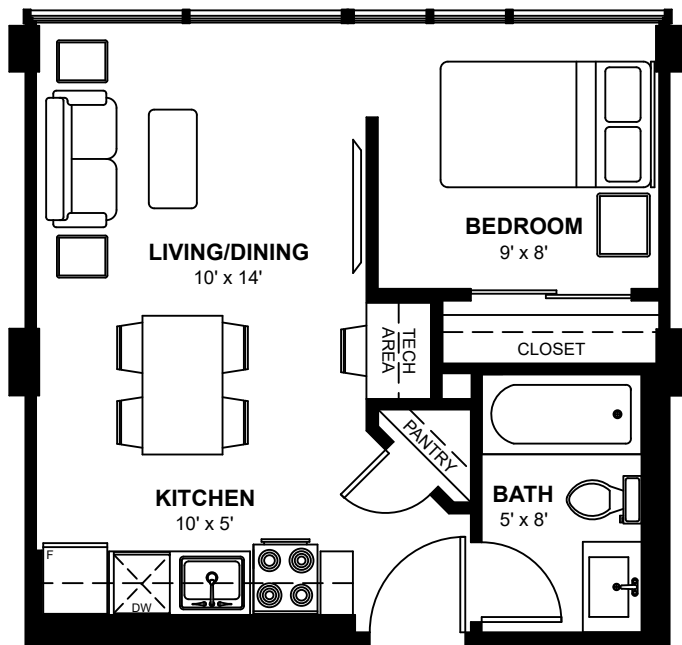

KALEIDOSCOPE

2520 Capitol Hill Crescent NW, Calgary, Alberta

One Bedroom Apartments

Approximately 400 sq. ft.

These floor plans are representative only. All dimensions are approximate.