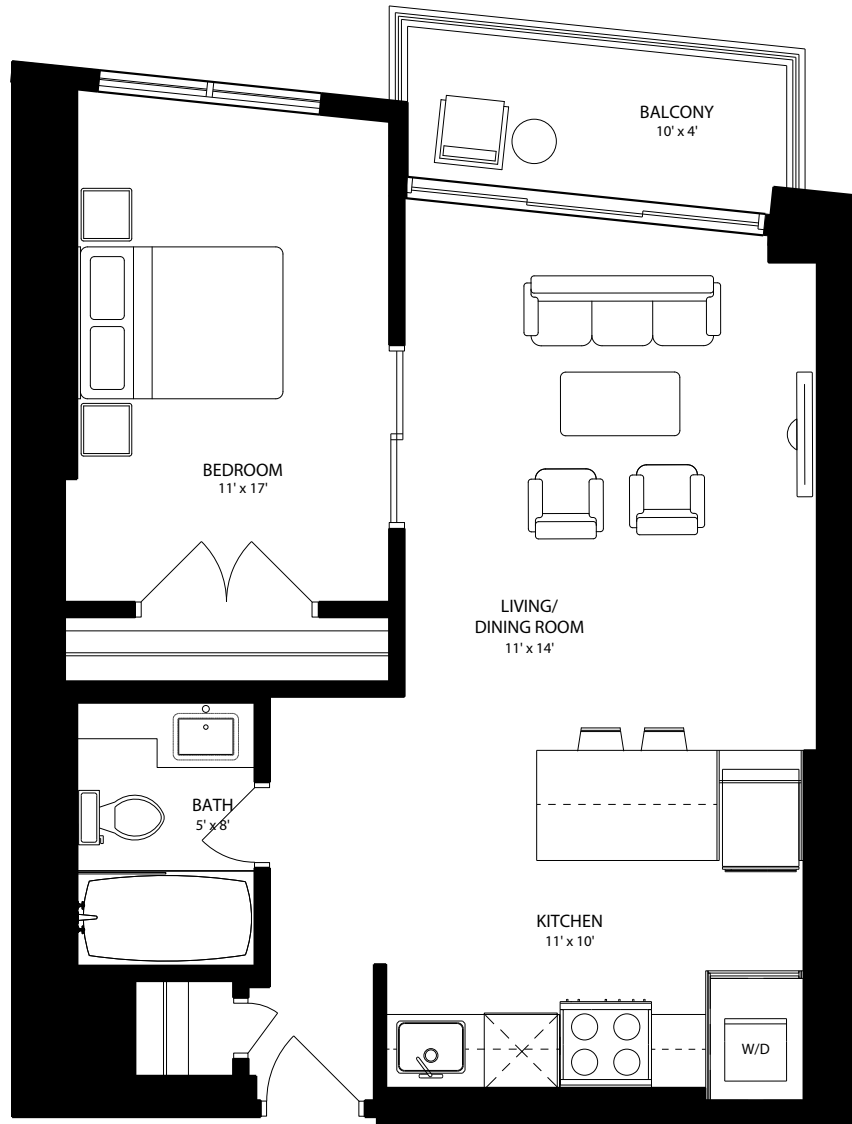

THE INTERNATIONAL

220 4 Ave SW, Calgary

One Bedroom A Apartments

This floor plan represents a 485 sq. ft. apartment

These floor plans are representative only. All dimensions are approximate.

minto
Apartments

THE INTERNATIONAL

220 4 Ave SW, Calgary

One Bedroom B Apartments

This floor plan represents a 462 sq. ft. apartment

These floor plans are representative only. All dimensions are approximate.

minto
Apartments

THE INTERNATIONAL

220 4 Ave SW, Calgary

One Bedroom D Apartments

This floor plan represents a 581 sq. ft. apartment

These floor plans are representative only. All dimensions are approximate.

minto
Apartments

THE INTERNATIONAL

220 4 Ave SW, Calgary

One Bedroom E Apartments

This floor plan represents a 548 sq. ft. apartment

These floor plans are representative only. All dimensions are approximate.

minto
Apartments