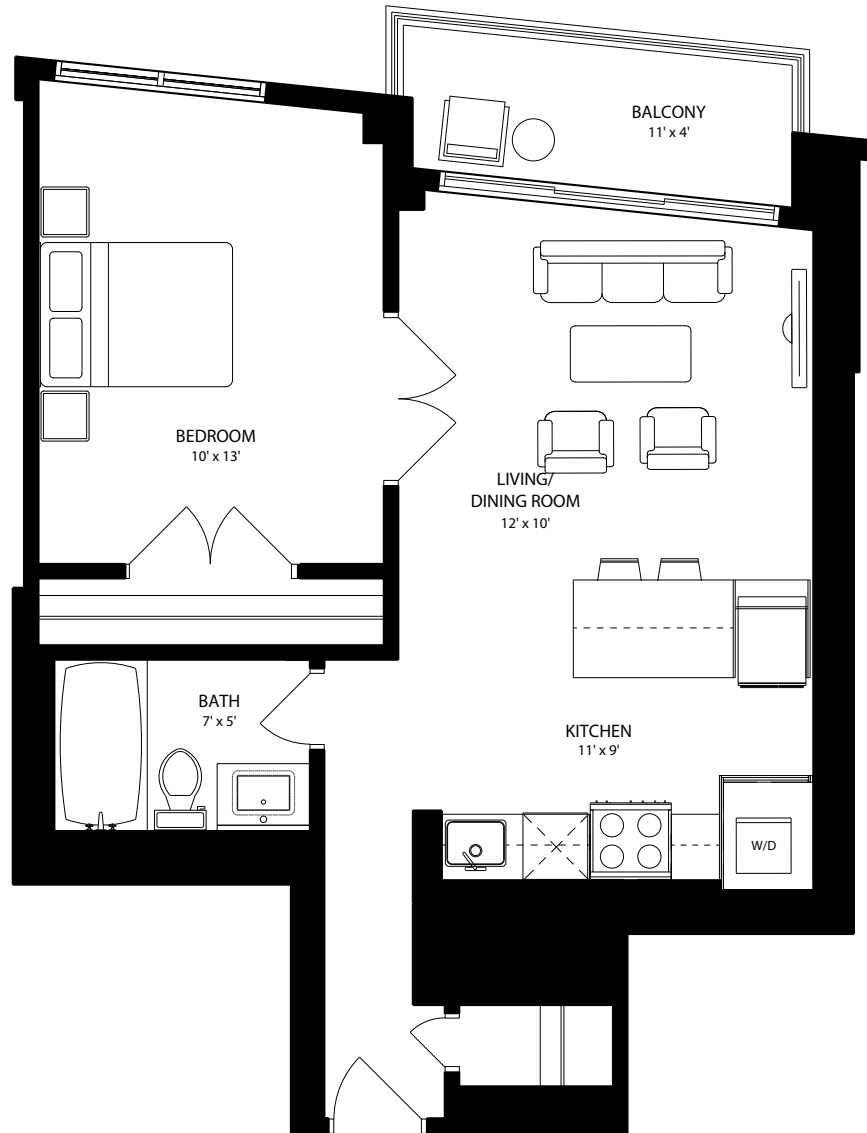

THE INTERNATIONAL

220 4 Ave SW, Calgary

One Bedroom A Apartments

This floor plan represents a 485 sq. ft. apartment

These floor plans are representative only. All dimensions are approximate.

minto
Apartments

THE INTERNATIONAL

220 4 Ave SW, Calgary

One Bedroom B Apartments

This floor plan represents a 462 sq. ft. apartment

These floor plans are representative only. All dimensions are approximate.

minto
Apartments

THE INTERNATIONAL

220 4 Ave SW, Calgary

One Bedroom D Apartments

This floor plan represents a 581 sq. ft. apartment

These floor plans are representative only. All dimensions are approximate.

minto
Apartments

THE INTERNATIONAL

220 4 Ave SW, Calgary

One Bedroom E Apartments

This floor plan represents a 548 sq. ft. apartment

These floor plans are representative only. All dimensions are approximate.

minto
Apartments