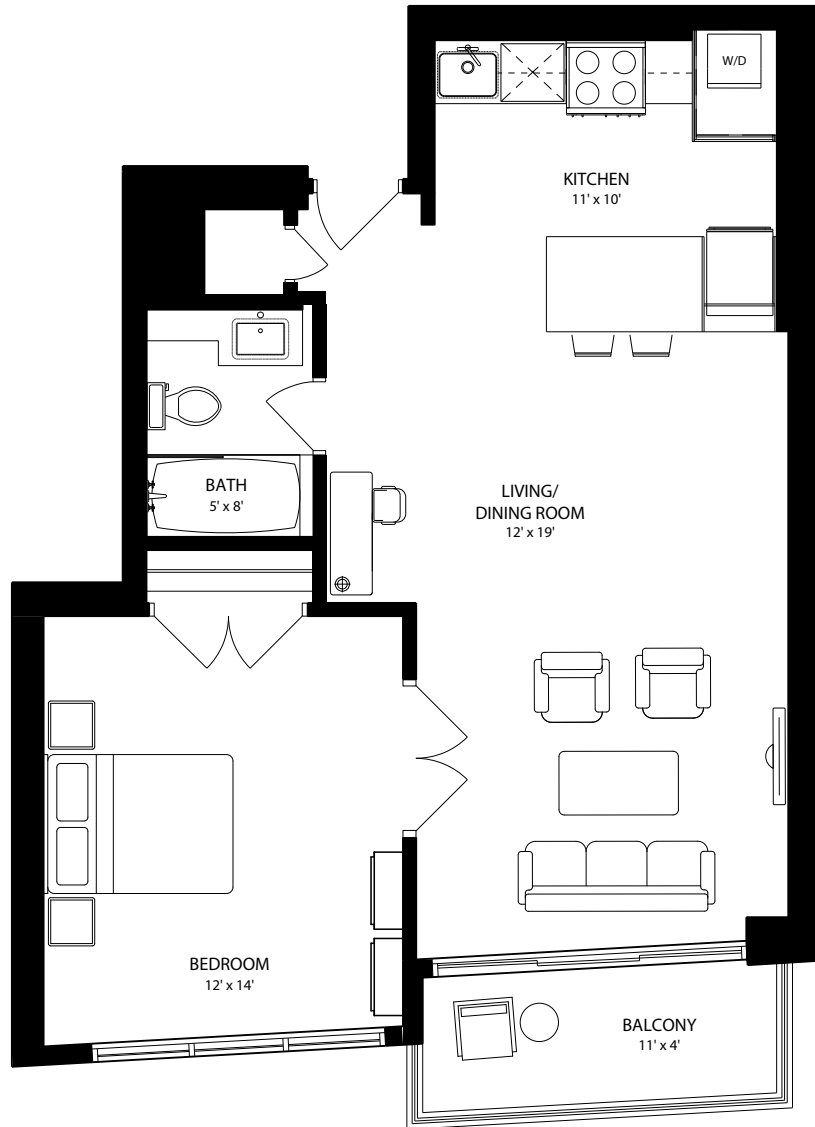

THE INTERNATIONAL

220 4 Ave SW, Calgary

One Bedroom A Apartments

This floor plan represents a 485 sq. ft. apartment

These floor plans are representative only. All dimensions are approximate.

minto
Apartments

THE INTERNATIONAL

220 4 Ave SW, Calgary

One Bedroom B Apartments

This floor plan represents a 462 sq. ft. apartment

These floor plans are representative only. All dimensions are approximate.

minto
Apartments

THE INTERNATIONAL

220 4 Ave SW, Calgary

One Bedroom D Apartments

This floor plan represents a 581 sq. ft. apartment

These floor plans are representative only. All dimensions are approximate.

minto
Apartments

THE INTERNATIONAL

220 4 Ave SW, Calgary

One Bedroom E Apartments

This floor plan represents a 548 sq. ft. apartment

These floor plans are representative only. All dimensions are approximate.

minto
Apartments