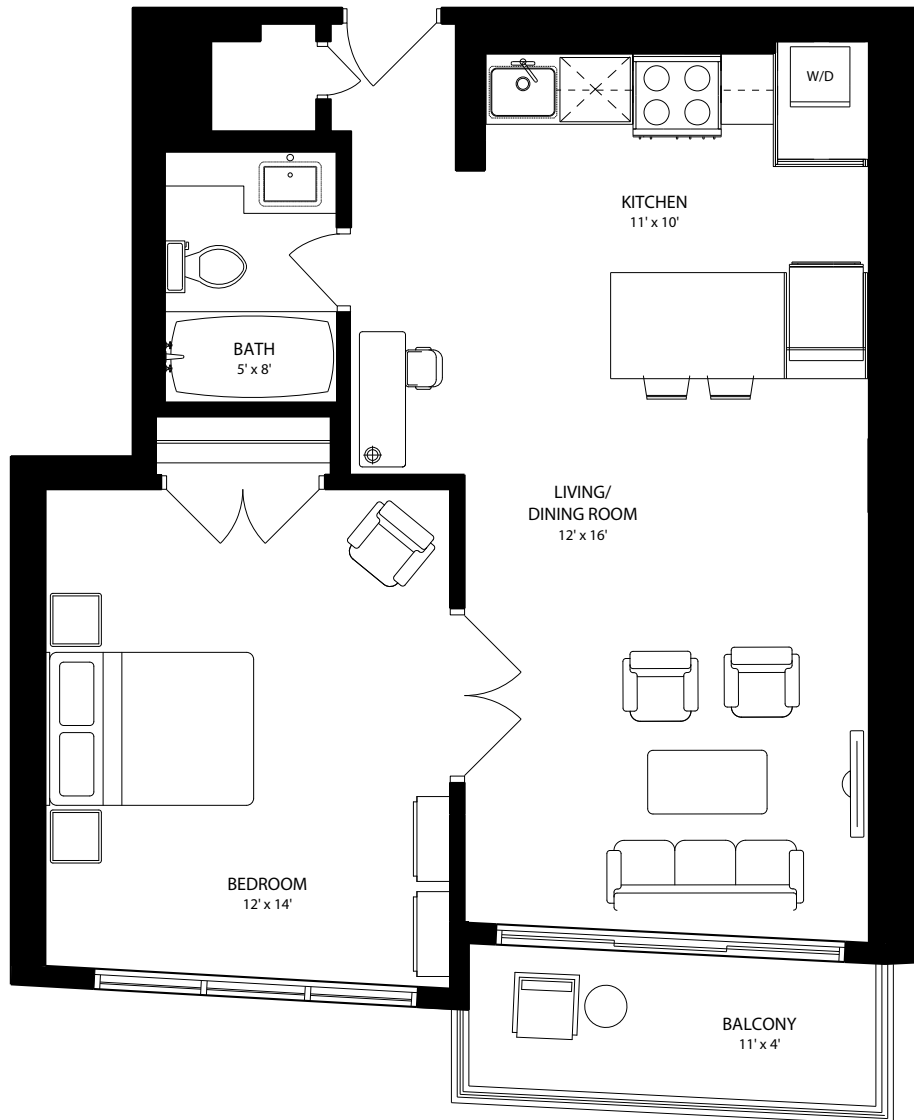

THE INTERNATIONAL

220 4 Ave SW, Calgary

One Bedroom A Apartments

This floor plan represents a 485 sq. ft. apartment

These floor plans are representative only. All dimensions are approximate.

minto
Apartments

THE INTERNATIONAL

220 4 Ave SW, Calgary

One Bedroom B Apartments

This floor plan represents a 462 sq. ft. apartment

These floor plans are representative only. All dimensions are approximate.

minto
Apartments

THE INTERNATIONAL

220 4 Ave SW, Calgary

One Bedroom D Apartments

This floor plan represents a 581 sq. ft. apartment

These floor plans are representative only. All dimensions are approximate.

minto
Apartments

THE INTERNATIONAL

220 4 Ave SW, Calgary

One Bedroom E Apartments

This floor plan represents a 548 sq. ft. apartment

These floor plans are representative only. All dimensions are approximate.

minto
Apartments