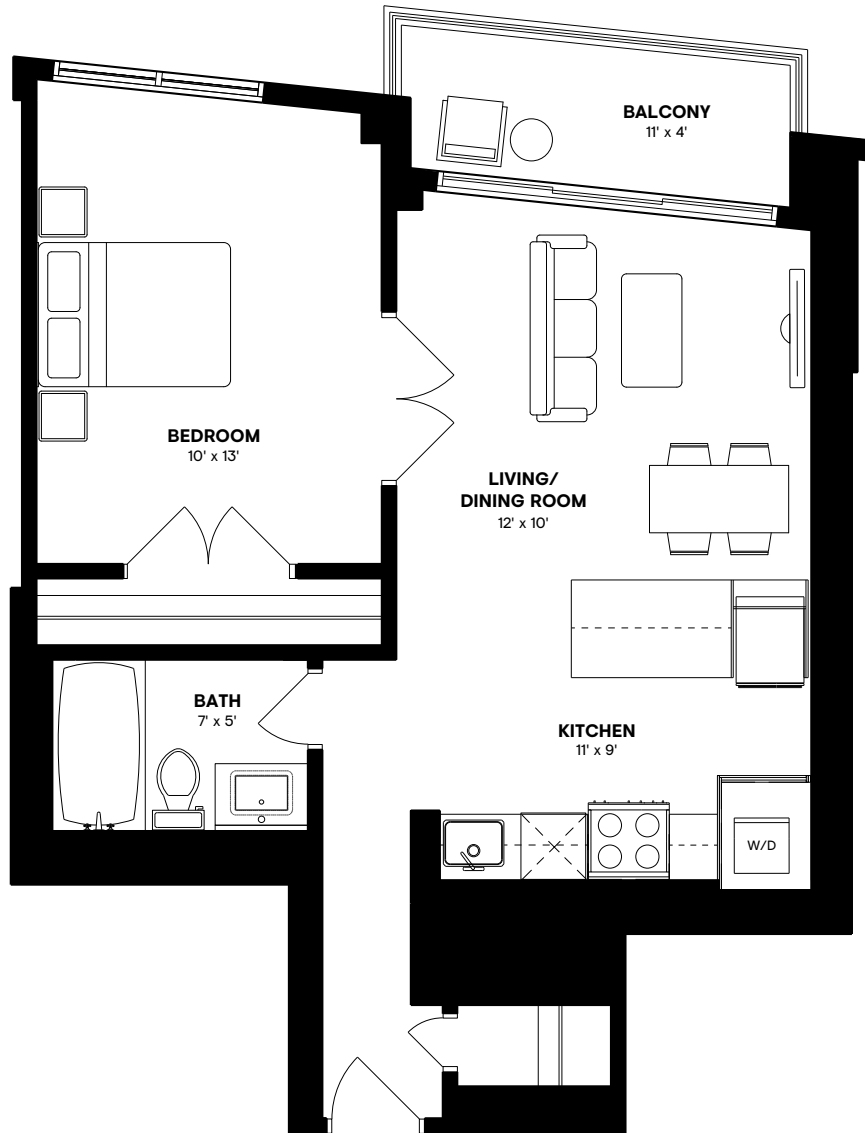

THE INTERNATIONAL

220 4 Ave SW, Calgary

One Bedroom A Apartments

This floor plan represents a 509 sq. ft. apartment

These floor plans are representative only. All dimensions are approximate.

minto
Apartments

THE INTERNATIONAL

220 4 Ave SW, Calgary

One Bedroom B Apartments

This floor plan represents a 478 sq. ft. apartment

These floor plans are representative only. All dimensions are approximate.

minto
Apartments

THE INTERNATIONAL

220 4 Ave SW, Calgary

One Bedroom D Apartments

This floor plan represents a 596 sq. ft. apartment

These floor plans are representative only. All dimensions are approximate.

minto
Apartments

THE INTERNATIONAL

220 4 Ave SW, Calgary

One Bedroom E Apartments

This floor plan represents a 574 sq. ft. apartment

These floor plans are representative only. All dimensions are approximate.

minto
Apartments