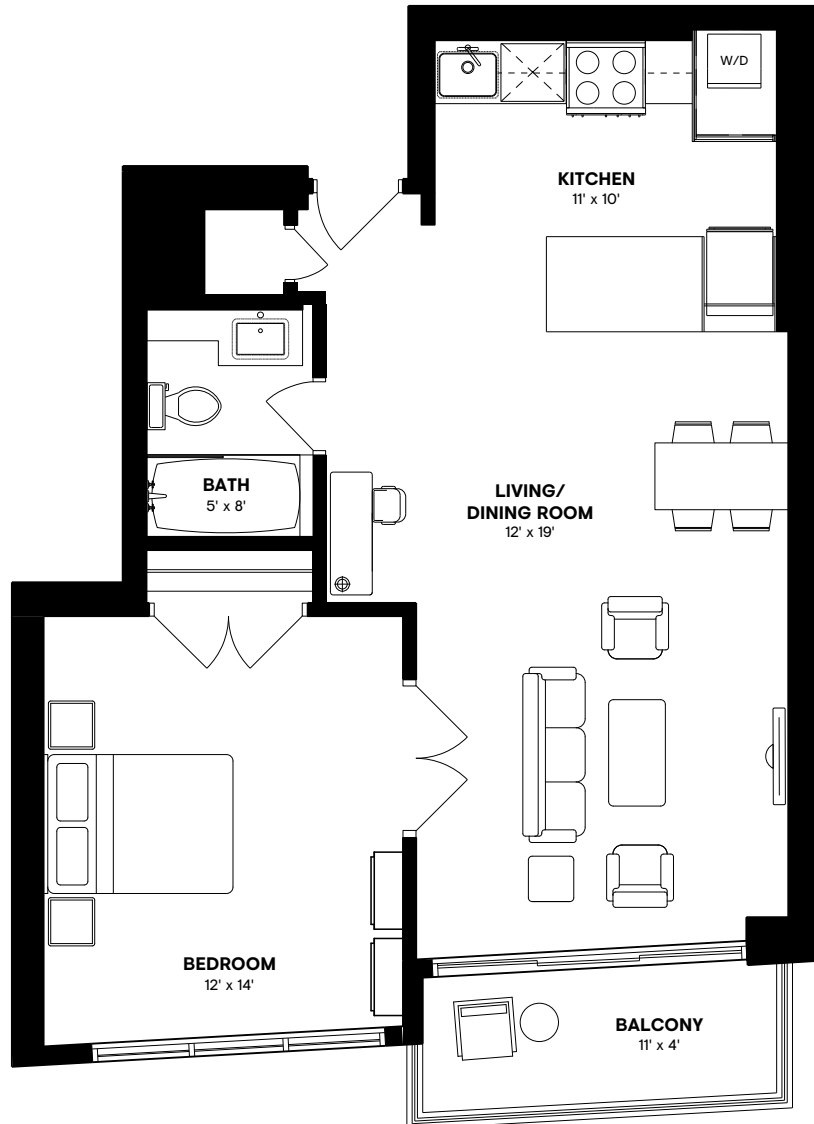

THE INTERNATIONAL

220 4 Ave SW, Calgary

One Bedroom A Apartments

This floor plan represents a 509 sq. ft. apartment

These floor plans are representative only. All dimensions are approximate.

minto
Apartments

THE INTERNATIONAL

220 4 Ave SW, Calgary

One Bedroom B Apartments

This floor plan represents a 478 sq. ft. apartment

These floor plans are representative only. All dimensions are approximate.

minto
Apartments

THE INTERNATIONAL

220 4 Ave SW, Calgary

One Bedroom D Apartments

This floor plan represents a 596 sq. ft. apartment

These floor plans are representative only. All dimensions are approximate.

minto
Apartments

THE INTERNATIONAL

220 4 Ave SW, Calgary

One Bedroom E Apartments

This floor plan represents a 574 sq. ft. apartment

These floor plans are representative only. All dimensions are approximate.

minto
Apartments