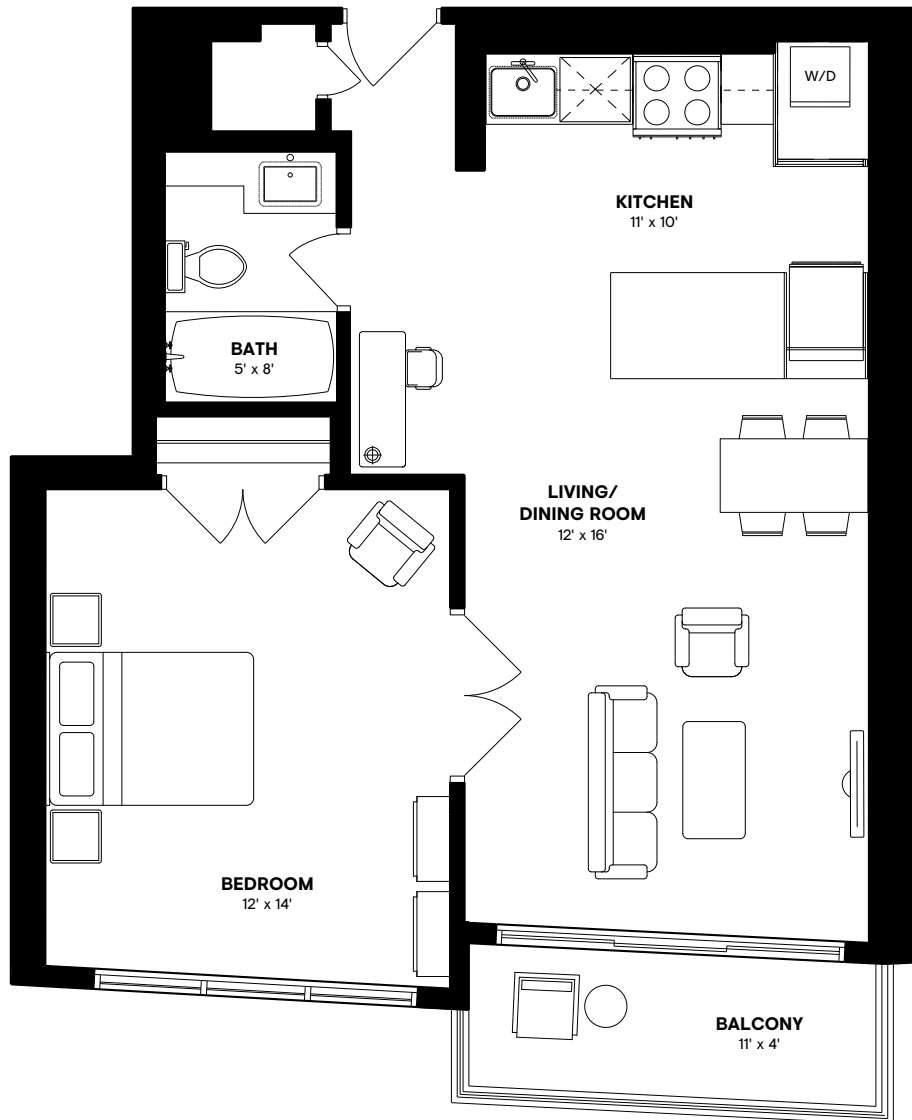

THE INTERNATIONAL

220 4 Ave SW, Calgary

One Bedroom A Apartments

This floor plan represents a 509 sq. ft. apartment

These floor plans are representative only. All dimensions are approximate.

minto
Apartments

THE INTERNATIONAL

220 4 Ave SW, Calgary

One Bedroom B Apartments

This floor plan represents a 478 sq. ft. apartment

These floor plans are representative only. All dimensions are approximate.

minto
Apartments

THE INTERNATIONAL

220 4 Ave SW, Calgary

One Bedroom D Apartments

This floor plan represents a 596 sq. ft. apartment

These floor plans are representative only. All dimensions are approximate.

minto
Apartments

THE INTERNATIONAL

220 4 Ave SW, Calgary

One Bedroom E Apartments

This floor plan represents a 574 sq. ft. apartment

These floor plans are representative only. All dimensions are approximate.

minto
Apartments