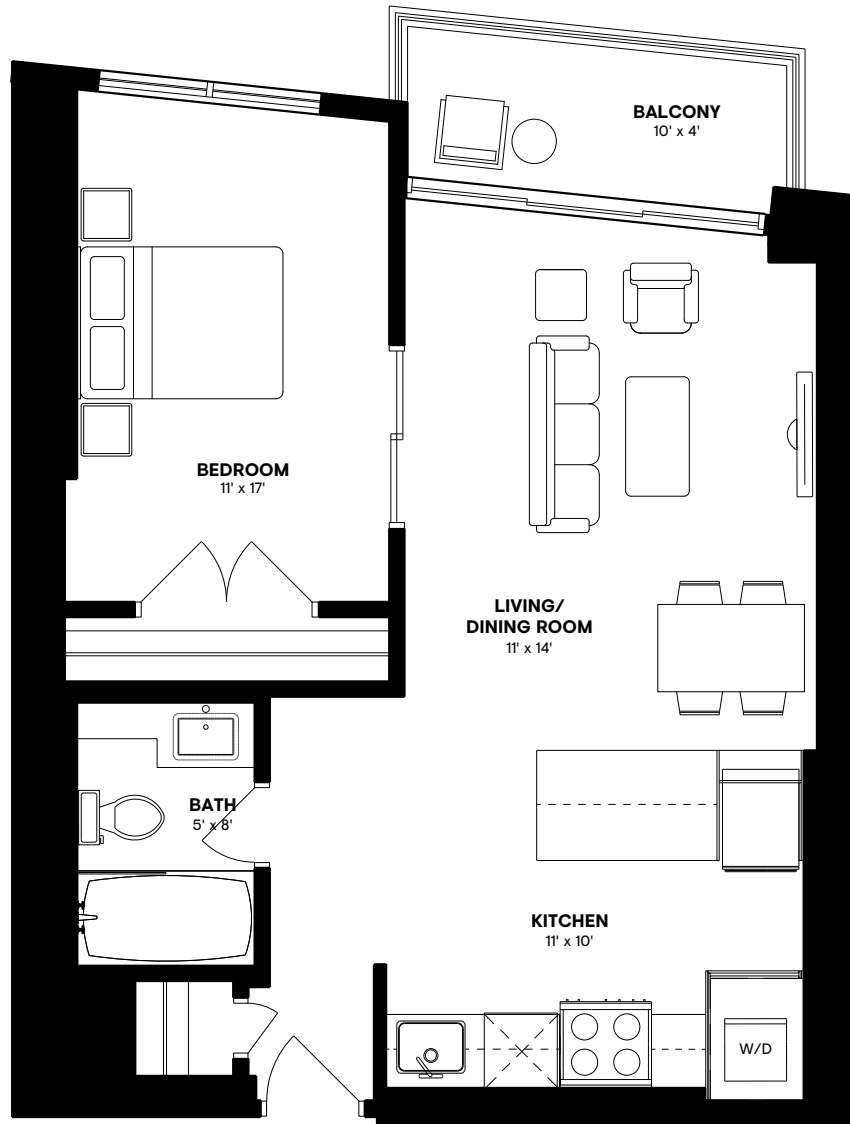

THE INTERNATIONAL

220 4 Ave SW, Calgary

One Bedroom A Apartments

This floor plan represents a 509 sq. ft. apartment

These floor plans are representative only. All dimensions are approximate.

minto
Apartments

THE INTERNATIONAL

220 4 Ave SW, Calgary

One Bedroom B Apartments

This floor plan represents a 478 sq. ft. apartment

These floor plans are representative only. All dimensions are approximate.

minto
Apartments

THE INTERNATIONAL

220 4 Ave SW, Calgary

One Bedroom D Apartments

This floor plan represents a 596 sq. ft. apartment

These floor plans are representative only. All dimensions are approximate.

minto
Apartments

THE INTERNATIONAL

220 4 Ave SW, Calgary

One Bedroom E Apartments

This floor plan represents a 574 sq. ft. apartment

These floor plans are representative only. All dimensions are approximate.

minto
Apartments