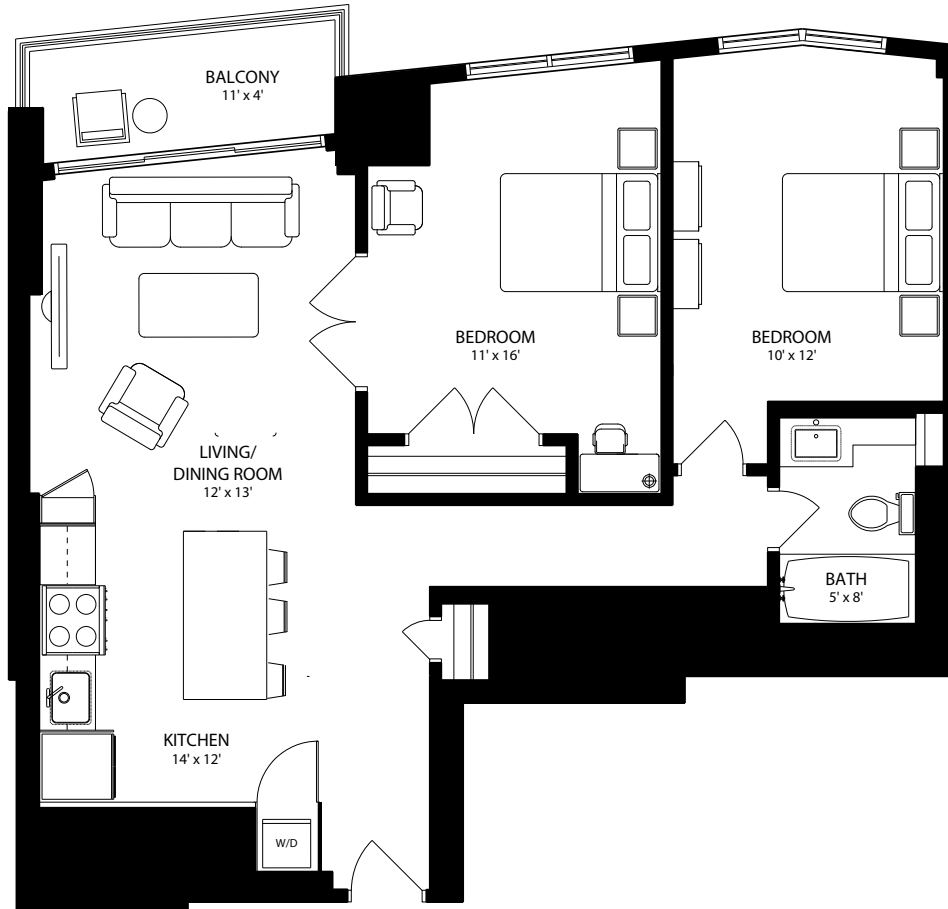

# THE INTERNATIONAL

220 4 Ave SW, Calgary

Two Bedroom C Apartments  
This floor plan represents a 710 sq. ft. apartment

These floor plans are representative only. All dimensions are approximate.

**minto**  
Apartments