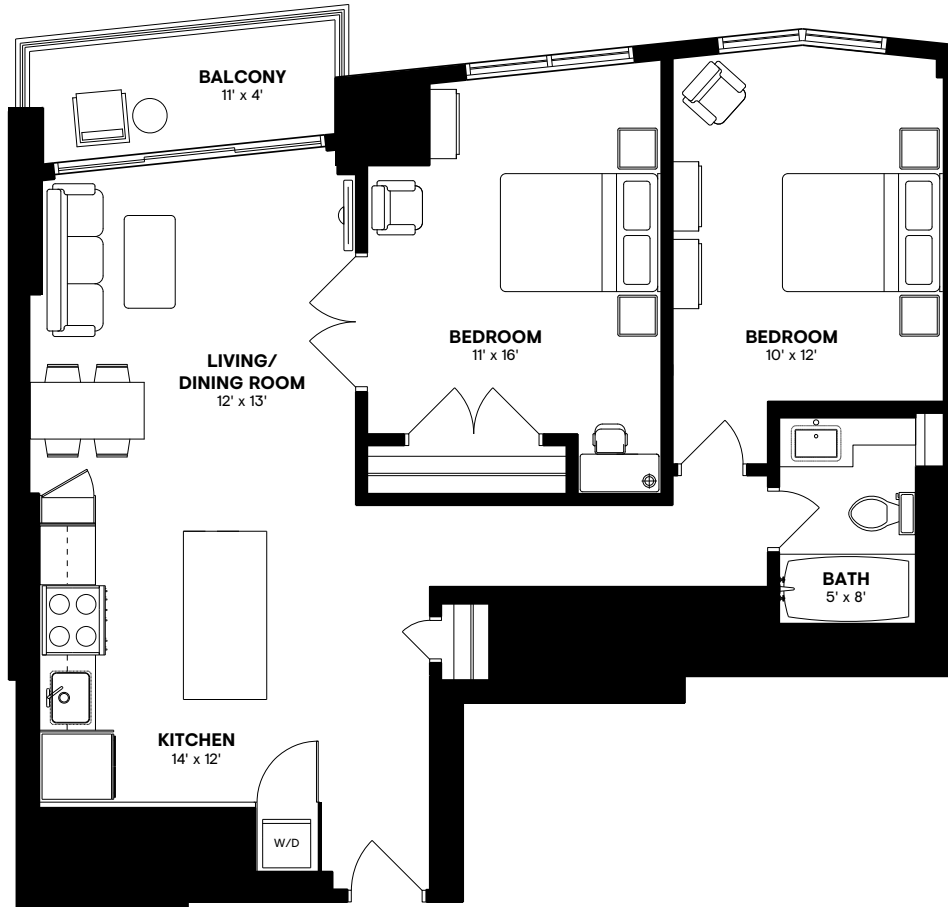

THE INTERNATIONAL

220 4 Ave SW, Calgary

Two Bedroom C Apartments

This floor plan represents a 719 sq. ft. apartment

These floor plans are representative only. All dimensions are approximate.

minto
Apartments