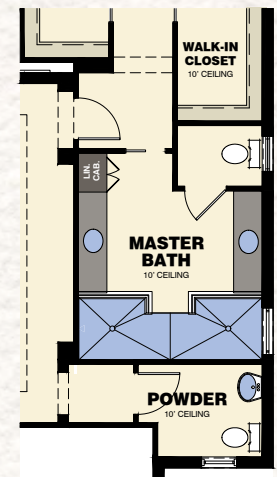

BANYAN COLLECTION

AMARYLLIS

3 Bedrooms / 2.5 Baths / Study / Great Room / 3-Car Garage

Elevation A

Elevation B

AVAILABLE CABANA BATH/
OUTDOOR KITCHEN
VARIATION

AVAILABLE OUTDOOR KITCHEN
VARIATION

Total Living Area	2,741 S.F.
3-Car Garage	778 S.F.
Entry	36 S.F.
Lanai	569 S.F.
Total	4,124 S.F.
Opt. Cabana Bath	49 S.F.
Opt. Bath 3	60 S.F.
Opt. Bath 3 / Cabana Bath	98 S.F.

AVAILABLE
ENSUITE BATH
VARIATION

AVAILABLE
ENSUITE BATH W/
CABANA BATH
VARIATION

FLOOR PLAN

AVAILABLE
ELEVATION B
WINDOW VARIATION

AVAILABLE MASTER BATH
VARIATION