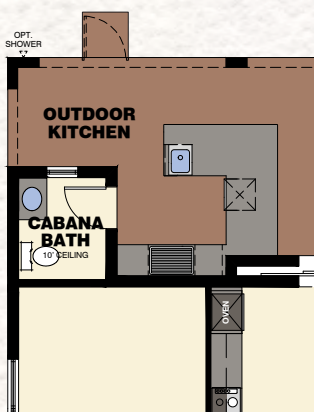

BANYAN COLLECTION

AMARYLLIS

3 Bedrooms / 2.5 Baths / Study / Great Room / 3-Car Garage

Elevation A

Elevation B

AVAILABLE CABANA BATH/
OUTDOOR KITCHEN
VARIATION

AVAILABLE OUTDOOR KITCHEN
VARIATION

Total Living Area	2,741 S.F.
3-Car Garage	778 S.F.
Entry	36 S.F.
Lanai	569 S.F.
Total	4,124 S.F.
Opt. Cabana Bath	49 S.F.
Opt. Bath 3	60 S.F.
Opt. Bath 3 / Cabana Bath	98 S.F.

AVAILABLE
ENSUITE BATH
VARIATION

AVAILABLE
ENSUITE BATH W/
CABANA BATH
VARIATION

FLOOR PLAN

AVAILABLE
ELEVATION B
WINDOW VARIATION

AVAILABLE MASTER BATH
VARIATION