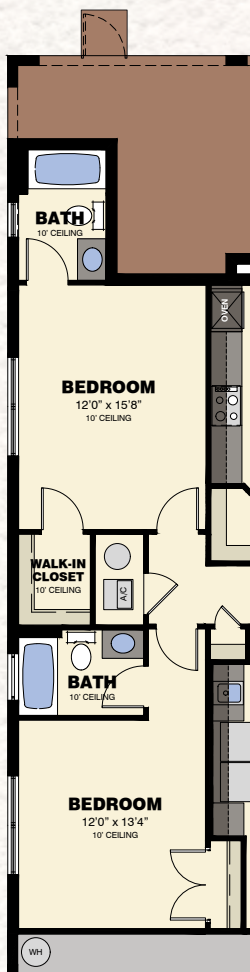

BANYAN COLLECTION

AMARYLLIS

3 Bedrooms / 2.5 Baths / Study / Great Room / 3-Car Garage

Elevation A

Elevation B

AVAILABLE CABANA BATH/
OUTDOOR KITCHEN
VARIATION

AVAILABLE OUTDOOR KITCHEN
VARIATION

Total Living Area	2,741 S.F.
3-Car Garage	778 S.F.
Entry	36 S.F.
Lanai	569 S.F.
Total	4,124 S.F.
Opt. Cabana Bath	49 S.F.
Opt. Bath 3	60 S.F.
Opt. Bath 3 / Cabana Bath	98 S.F.

AVAILABLE
ENSUITE BATH
VARIATION

AVAILABLE
ENSUITE BATH W/
CABANA BATH
VARIATION

FLOOR PLAN

AVAILABLE
ELEVATION B
WINDOW VARIATION

AVAILABLE MASTER BATH
VARIATION