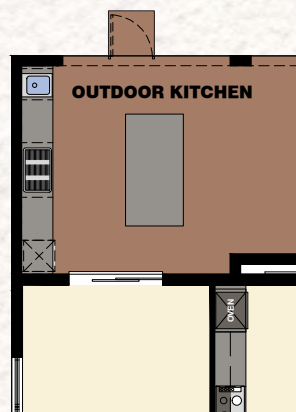

BANYAN COLLECTION

AMARYLLIS

3 Bedrooms / 2.5 Baths / Study / Great Room / 3-Car Garage

Elevation A

Elevation B

AVAILABLE CABANA BATH/
OUTDOOR KITCHEN
VARIATION

AVAILABLE OUTDOOR KITCHEN
VARIATION

Total Living Area	2,741 S.F.
3-Car Garage	778 S.F.
Entry	36 S.F.
Lanai	569 S.F.
Total	4,124 S.F.
Opt. Cabana Bath	49 S.F.
Opt. Bath 3	60 S.F.
Opt. Bath 3 / Cabana Bath	98 S.F.

AVAILABLE
ENSUITE BATH
VARIATION

AVAILABLE
ENSUITE BATH W/
CABANA BATH
VARIATION

FLOOR PLAN

AVAILABLE
ELEVATION B
WINDOW VARIATION

AVAILABLE MASTER BATH
VARIATION