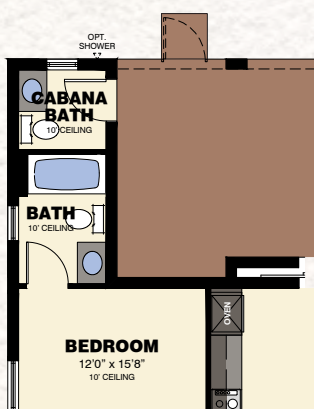

BANYAN COLLECTION

AMARYLLIS

3 Bedrooms / 2.5 Baths / Study / Great Room / 3-Car Garage

Elevation A

Elevation B

AVAILABLE CABANA BATH/
OUTDOOR KITCHEN
VARIATION

AVAILABLE OUTDOOR KITCHEN
VARIATION

Total Living Area	2,741 S.F.
3-Car Garage	778 S.F.
Entry	36 S.F.
Lanai	569 S.F.
Total	4,124 S.F.
Opt. Cabana Bath	49 S.F.
Opt. Bath 3	60 S.F.
Opt. Bath 3 / Cabana Bath	98 S.F.

AVAILABLE
ENSUITE BATH
VARIATION

AVAILABLE
ENSUITE BATH W/
CABANA BATH
VARIATION

FLOOR PLAN

AVAILABLE
ELEVATION B
WINDOW VARIATION

AVAILABLE MASTER BATH
VARIATION