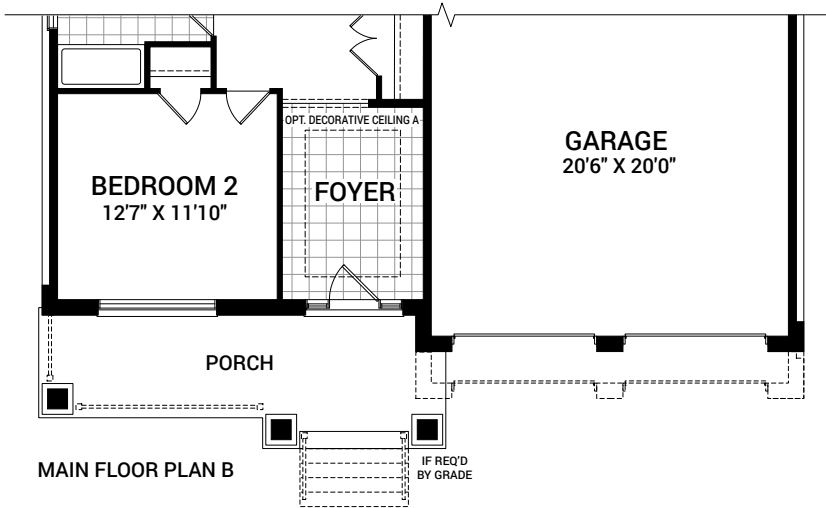

MAHOGANY

Evergreen

Elevation A - 1966 sq. ft.

Elevation B - 1981 sq. ft.

Elevation C - 1981 sq. ft.

All plans, dimensions and specifications are subject to change without notice. Actual usable floor space may vary from the stated floor area. Column locations (not shown), window locations and size may vary and are subject to change without notice. Renderings are artists concept and will change if required by site conditions. Plans, specifications and materials are subject to availability, substitution, modification without notice at sole discretion of Minto Communities Inc. E. & O.E. Nov 27/18