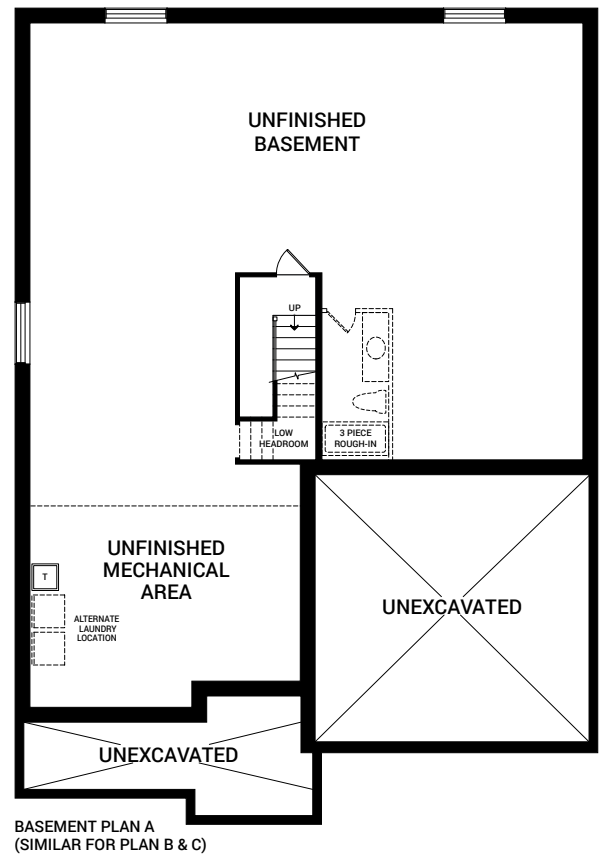

MAHOGANY

Evergreen

Elevation A - 1966 sq. ft.

Elevation B - 1981 sq. ft.

Elevation C - 1981 sq. ft.

All plans, dimensions and specifications are subject to change without notice. Actual usable floor space may vary from the stated floor area. Column locations (not shown), window locations and size may vary and are subject to change without notice. Renderings are artists concept and will change if required by site conditions. Plans, specifications and materials are subject to availability, substitution, modification without notice at sole discretion of Minto Communities Inc. E. & O.E. Nov 27/18