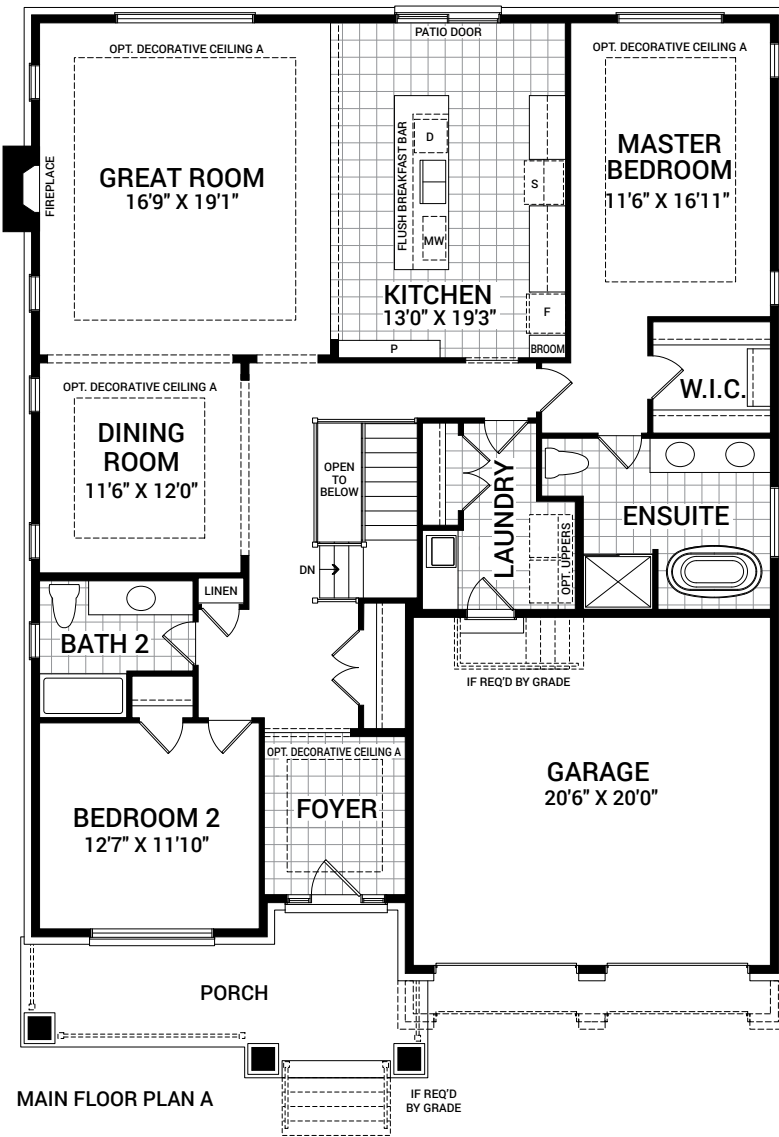

MAHOGANY

Evergreen

Elevation A - 1966 sq. ft.

Elevation B - 1981 sq. ft.

Elevation C - 1981 sq. ft.

All plans, dimensions and specifications are subject to change without notice. Actual usable floor space may vary from the stated floor area. Column locations (not shown), window locations and size may vary and are subject to change without notice. Renderings are artists concept and will change if required by site conditions. Plans, specifications and materials are subject to availability, substitution, modification without notice at sole discretion of Minto Communities Inc. E. & O.E. Nov 27/18