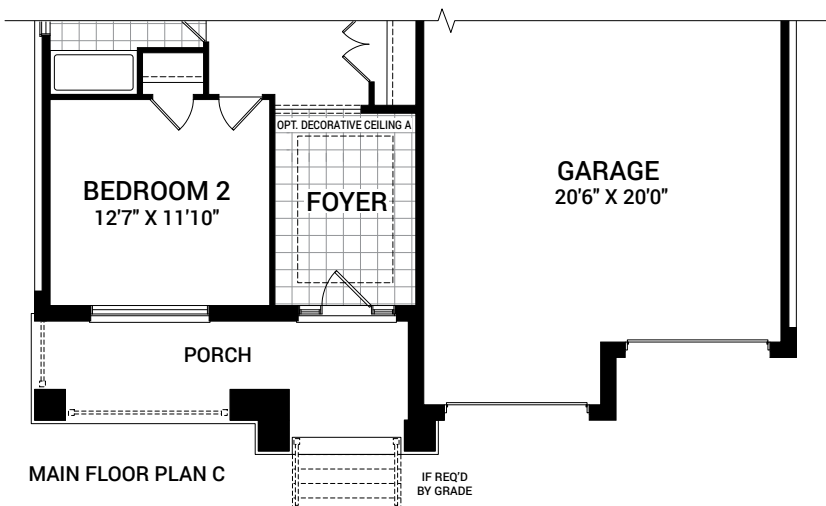

MAHOGANY

Evergreen

Elevation A - 1966 sq. ft.

Elevation B - 1981 sq. ft.

Elevation C - 1981 sq. ft.

All plans, dimensions and specifications are subject to change without notice. Actual usable floor space may vary from the stated floor area. Column locations (not shown), window locations and size may vary and are subject to change without notice. Renderings are artists concept and will change if required by site conditions. Plans, specifications and materials are subject to availability, substitution, modification without notice at sole discretion of Minto Communities Inc. E. & O.E. Nov 27/18