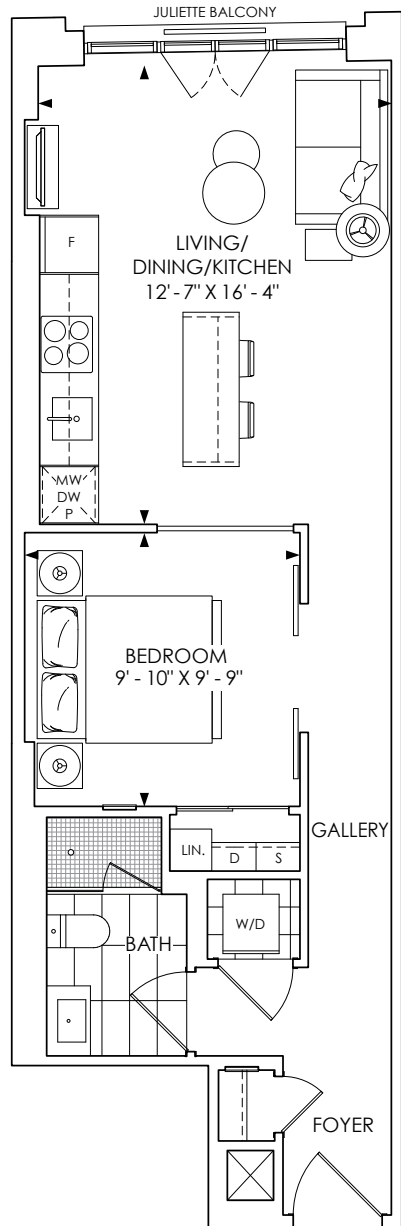

545 SQ.FT. 1 BEDROOM + 1 BATH

TOTAL LIVING - 545 SQ. FT.

All plans, dimensions and specifications are subject to change without notice. Actual usable floor space may vary from the stated floor area. Column locations, window locations and sizes may vary and are subject to change without notice. Furniture not included. Renderings are artist's concept only. E. & O. E