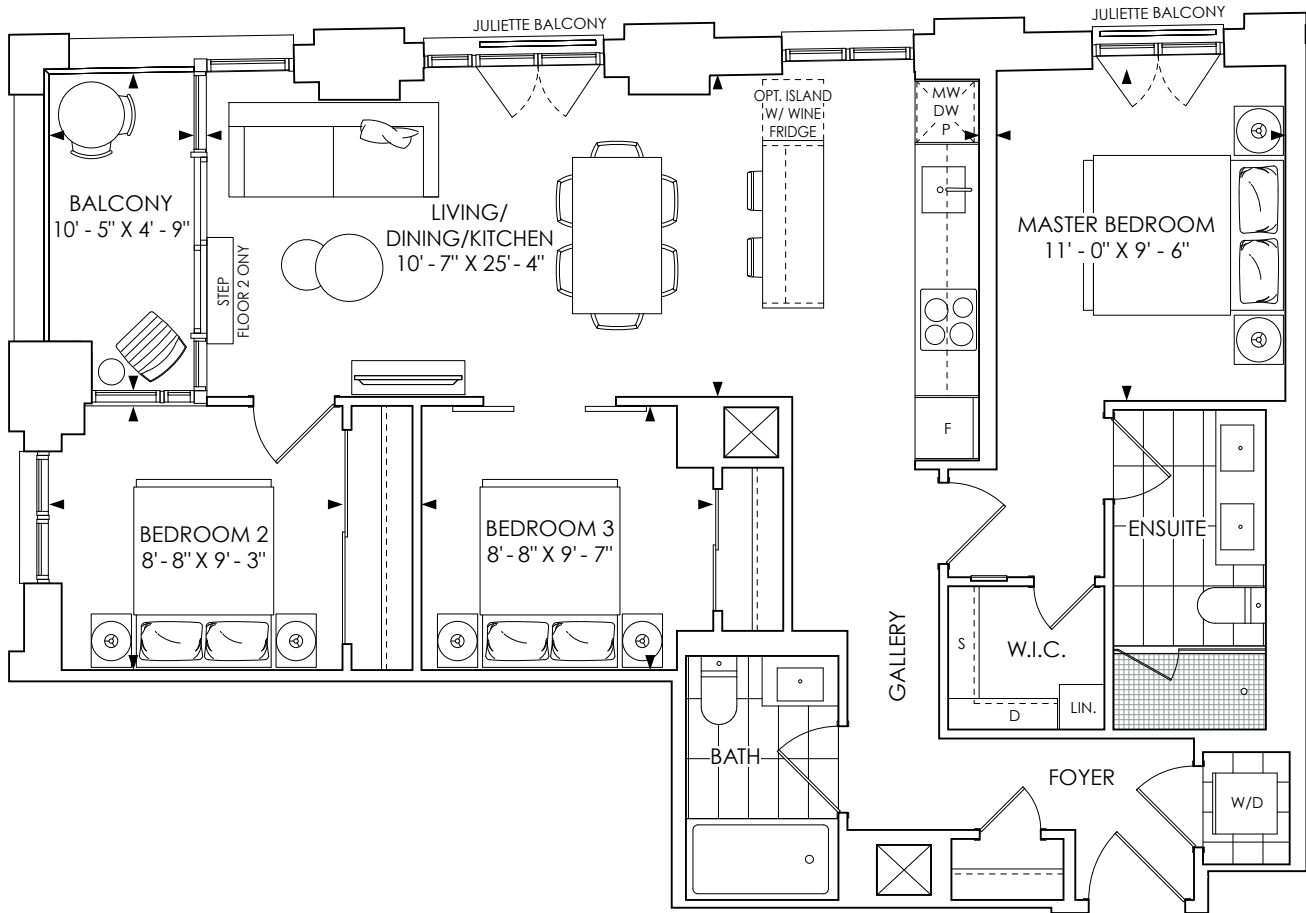

972 SQ.FT. 3 BEDROOM + 2 BATH + BALCONY

INDOOR LIVING - 972 SQ. FT. | OUTDOOR LIVING - 47 SQ. FT. | TOTAL LIVING - 1019 SQ. FT.

All plans, dimensions and specifications are subject to change without notice. Actual usable floor space may vary from the stated floor area. Column locations, window locations and sizes may vary and are subject to change without notice. Furniture not included. Renderings are artist's concept only. E. & O. E