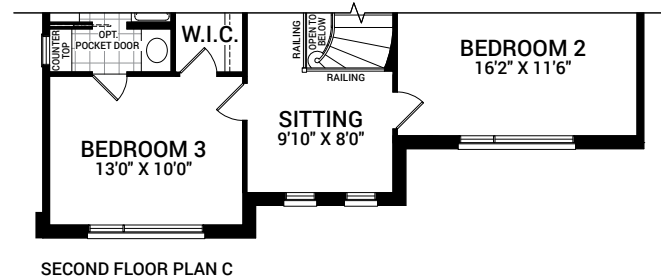

## Redwood 4

Elevation A - 3521 sq. ft.

Elevation B - 3551 sq. ft.

Elevation C - 3540 sq. ft.

All plans, dimensions and specifications are subject to change without notice. Actual usable floor space may vary from the stated floor area. Column locations (not shown), window locations and size may vary and are subject to change without notice. Renderings are artists concept and will change if required by site conditions. Plans, specifications and materials are subject to availability, substitution, modification without notice at sole discretion of Minto Communities Inc. E. & O.E. Jan 21/20