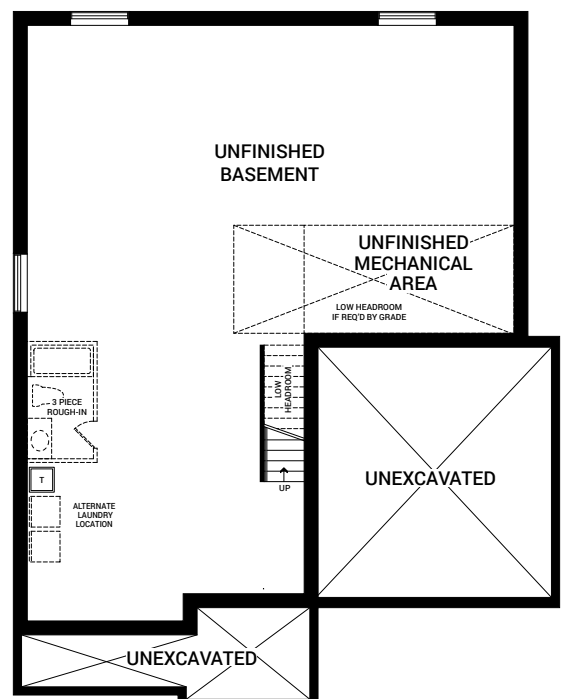

# MAHOGANY

## Redwood 4

Elevation A - 3521 sq. ft.

Elevation B - 3551 sq. ft.

Elevation C - 3540 sq. ft.

All plans, dimensions and specifications are subject to change without notice. Actual usable floor space may vary from the stated floor area. Column locations (not shown), window locations and size may vary and are subject to change without notice. Renderings are artists concept and will change if required by site conditions. Plans, specifications and materials are subject to availability, substitution, modification without notice at sole discretion of Minto Communities Inc. E. & O.E. Jan 21/20