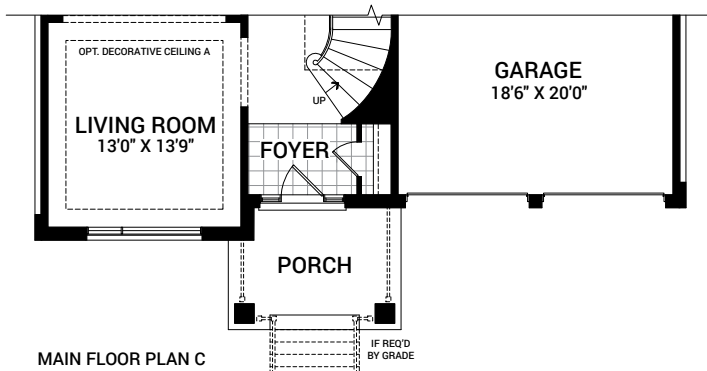

## Redwood 4

Elevation A - 3521 sq. ft.

Elevation B - 3551 sq. ft.

Elevation C - 3540 sq. ft.

All plans, dimensions and specifications are subject to change without notice. Actual usable floor space may vary from the stated floor area. Column locations (not shown), window locations and size may vary and are subject to change without notice. Renderings are artists concept and will change if required by site conditions. Plans, specifications and materials are subject to availability, substitution, modification without notice at sole discretion of Minto Communities Inc. E. & O.E. Jan 21/20