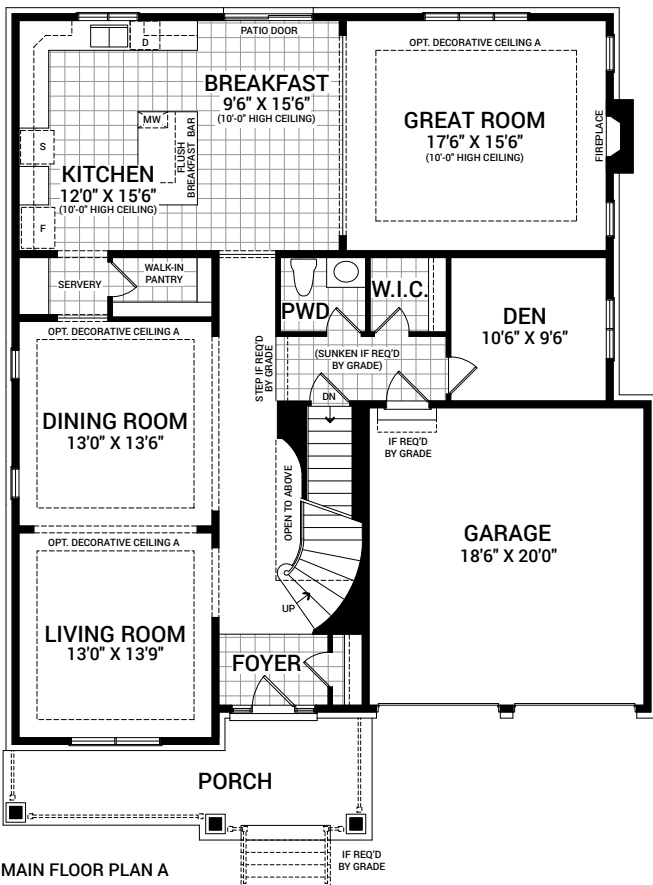

# MAHOGANY

## Redwood 4

Elevation A - 3521 sq. ft.

Elevation B - 3551 sq. ft.

Elevation C - 3540 sq. ft.

All plans, dimensions and specifications are subject to change without notice. Actual usable floor space may vary from the stated floor area. Column locations (not shown), window locations and size may vary and are subject to change without notice. Renderings are artists concept and will change if required by site conditions. Plans, specifications and materials are subject to availability, substitution, modification without notice at sole discretion of Minto Communities Inc. E. & O.E. Jan 21/20