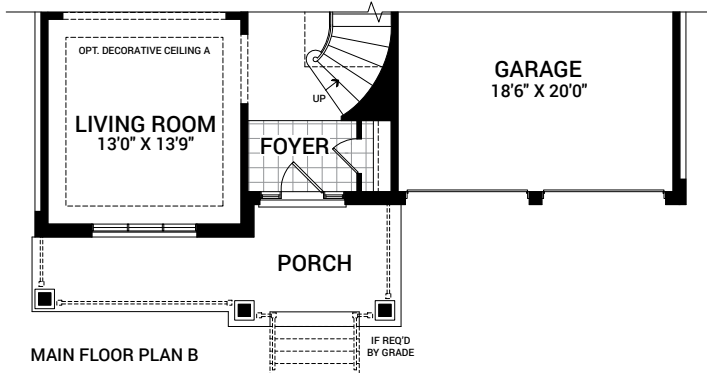

## Redwood 4

Elevation A - 3521 sq. ft.

Elevation B - 3551 sq. ft.

Elevation C - 3540 sq. ft.

All plans, dimensions and specifications are subject to change without notice. Actual usable floor space may vary from the stated floor area. Column locations (not shown), window locations and size may vary and are subject to change without notice. Renderings are artists concept and will change if required by site conditions. Plans, specifications and materials are subject to availability, substitution, modification without notice at sole discretion of Minto Communities Inc. E. & O.E. Jan 21/20