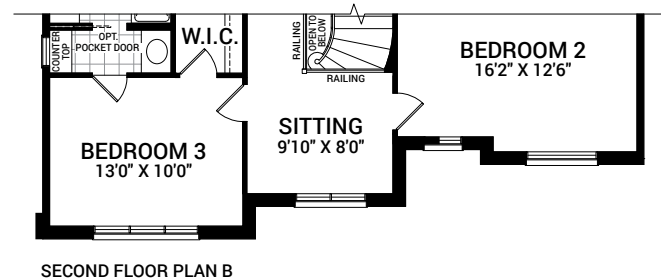

## Redwood 4

Elevation A - 3521 sq. ft.

Elevation B - 3551 sq. ft.

Elevation C - 3540 sq. ft.

All plans, dimensions and specifications are subject to change without notice. Actual usable floor space may vary from the stated floor area. Column locations (not shown), window locations and size may vary and are subject to change without notice. Renderings are artists concept and will change if required by site conditions. Plans, specifications and materials are subject to availability, substitution, modification without notice at sole discretion of Minto Communities Inc. E. & O.E. Jan 21/20