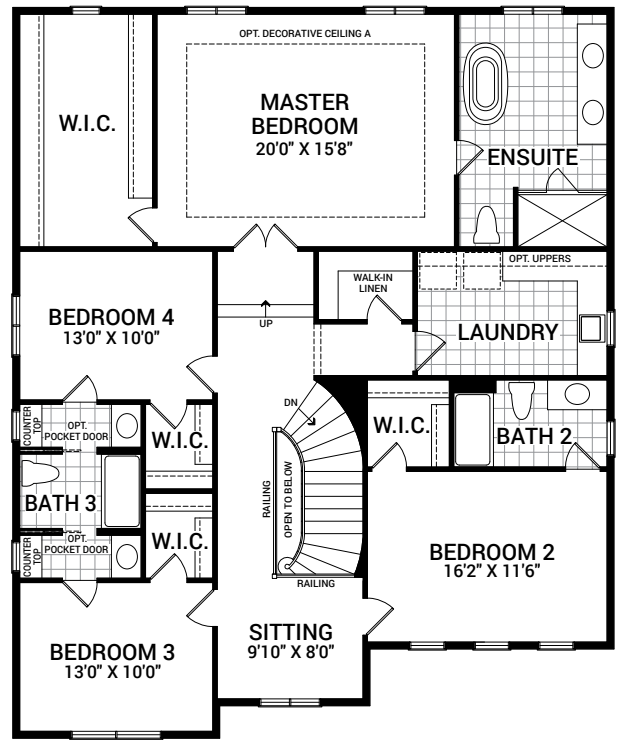

# MAHOGANY

## Redwood 4

Elevation A - 3521 sq. ft.

Elevation B - 3551 sq. ft.

Elevation C - 3540 sq. ft.

All plans, dimensions and specifications are subject to change without notice. Actual usable floor space may vary from the stated floor area. Column locations (not shown), window locations and size may vary and are subject to change without notice. Renderings are artists concept and will change if required by site conditions. Plans, specifications and materials are subject to availability, substitution, modification without notice at sole discretion of Minto Communities Inc. E. & O.E. Jan 21/20