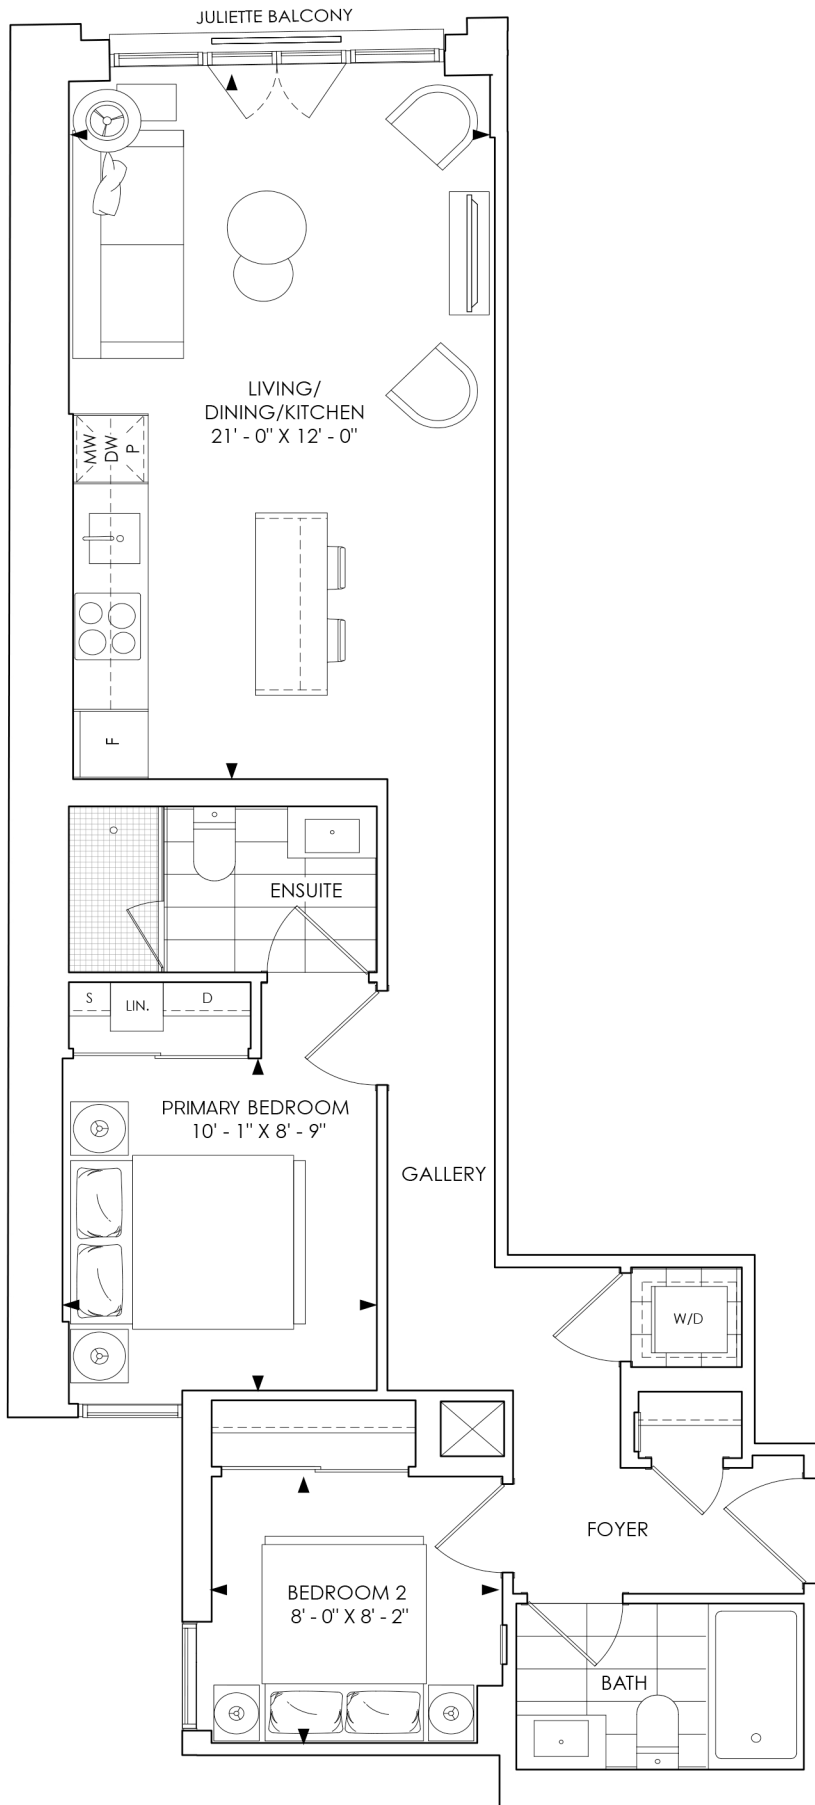

Suite 805

2 Bedroom + 2 Bath

805 sq. ft.

All plans, dimensions and specifications are subject to change without notice. Actual usable floor space may vary from the stated floor area. Column locations, window locations and size may vary and are subject to change without notice. Renderings are artists concept and will change if required by site conditions. Plans, specifications and materials are subject to availability, substitution, modification without notice at sole discretion of Minto Communities Inc. E. & O.E. 10/19