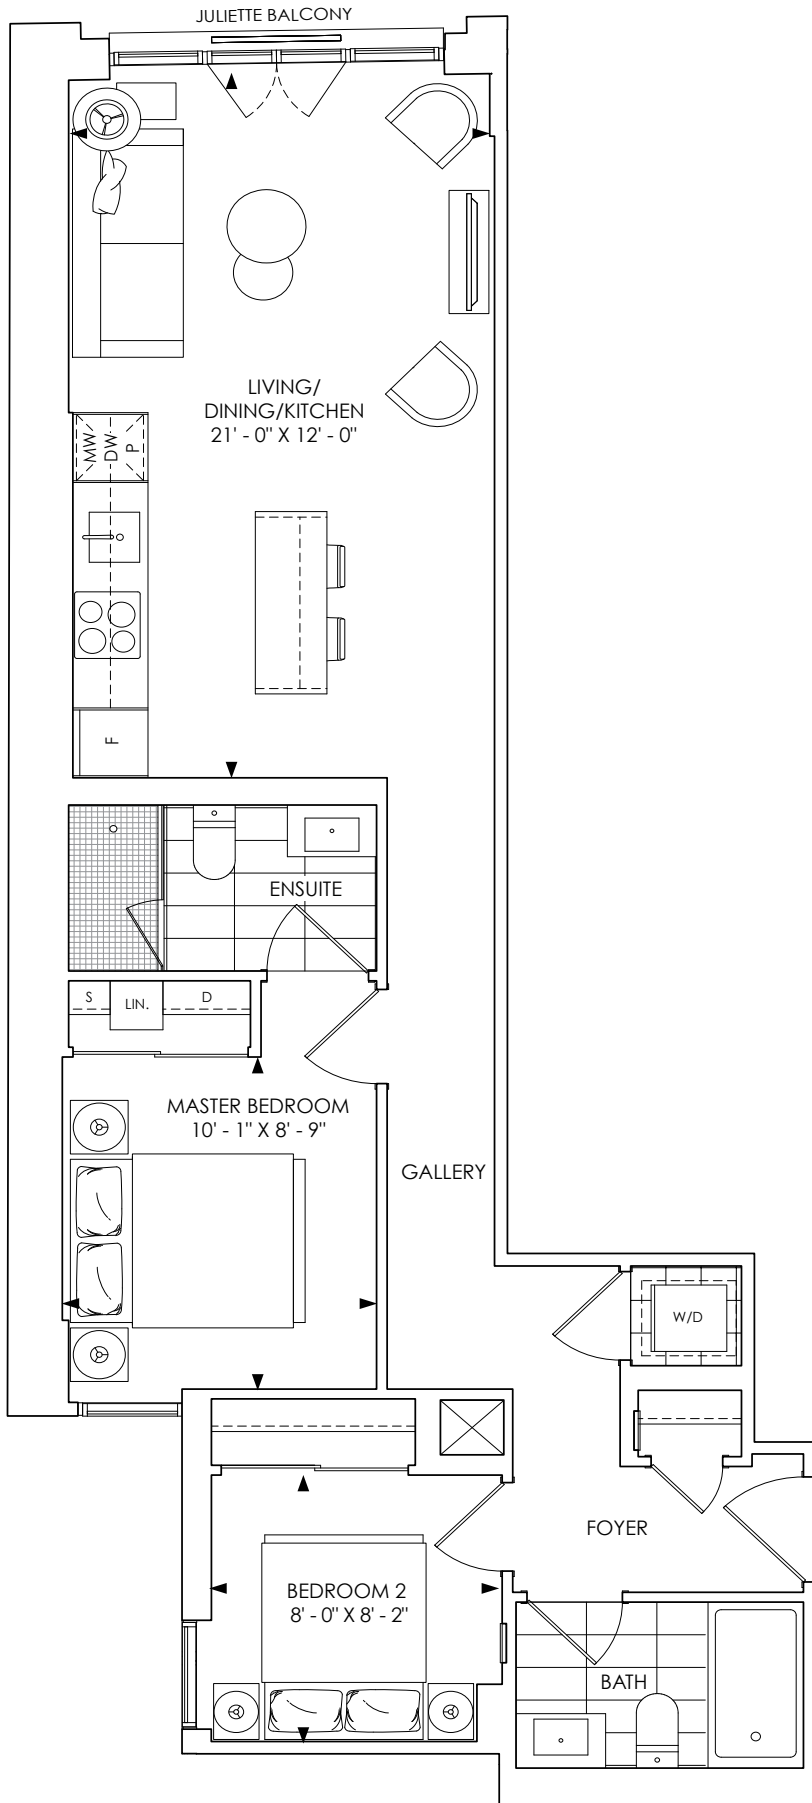

Suite 805

2 Bedroom + 2 Bath

805 sq. ft.

All plans, dimensions and specifications are subject to change without notice. Actual usable floor space may vary from the stated floor area. Column locations, window locations and size may vary and are subject to change without notice. Renderings are artists concept and will change if required by site conditions. Plans, specifications and materials are subject to availability, substitution, modification without notice at sole discretion of Minto Communities Inc. E. & O.E. 10/19